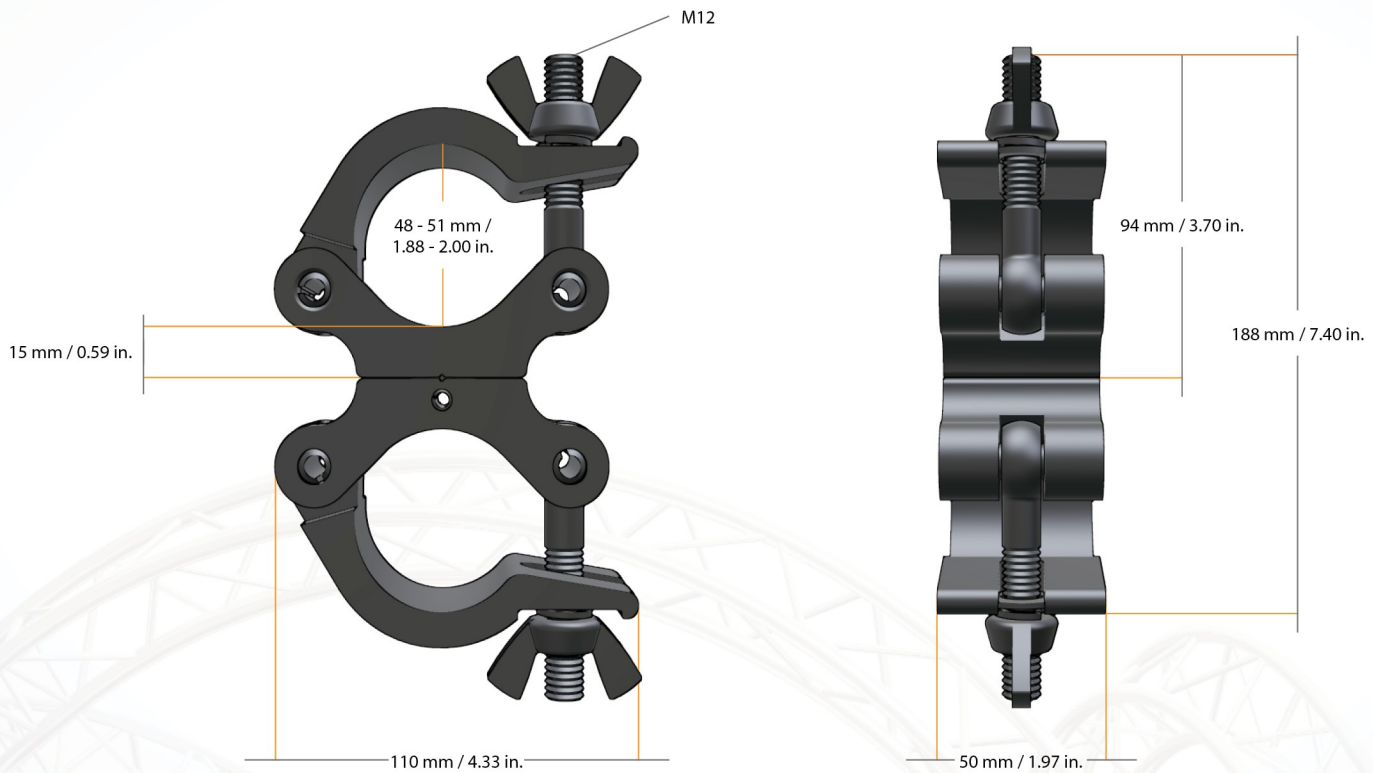

## Black Pro Swivel Clamp

Heavy Duty Dual Swivel Clamp  
For 50mm Tubing

- Black Powder Coat Finish
- Max: 1100 lbs. (500Kgs)
- TUV Approved
- List Price: \$42.95

Compatible With