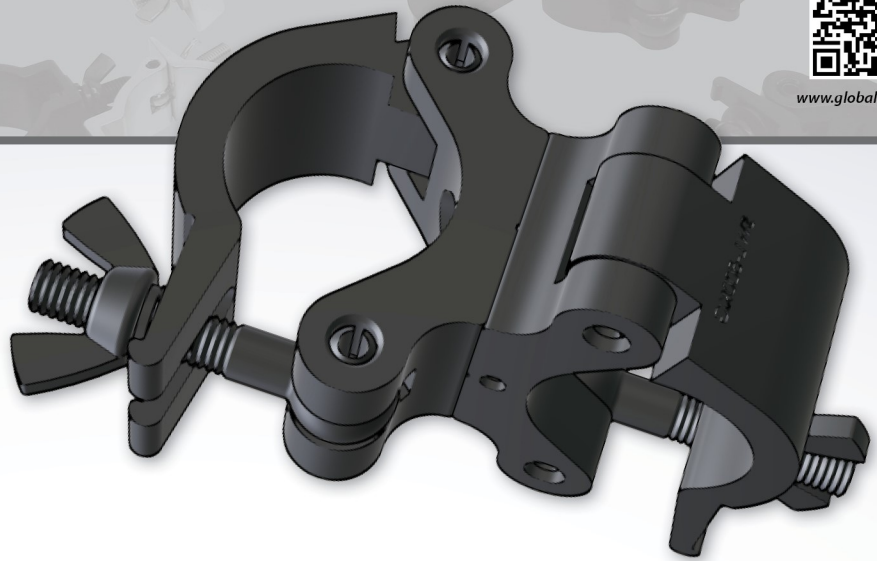

## Black Pro Swivel Clamp

Heavy Duty Dual Swivel Clamp  
For 50mm Tubing

- Black Powder Coat Finish
- Max: 1100 lbs. (500Kgs)
- TUV Approved
- List Price: \$42.95

Compatible With