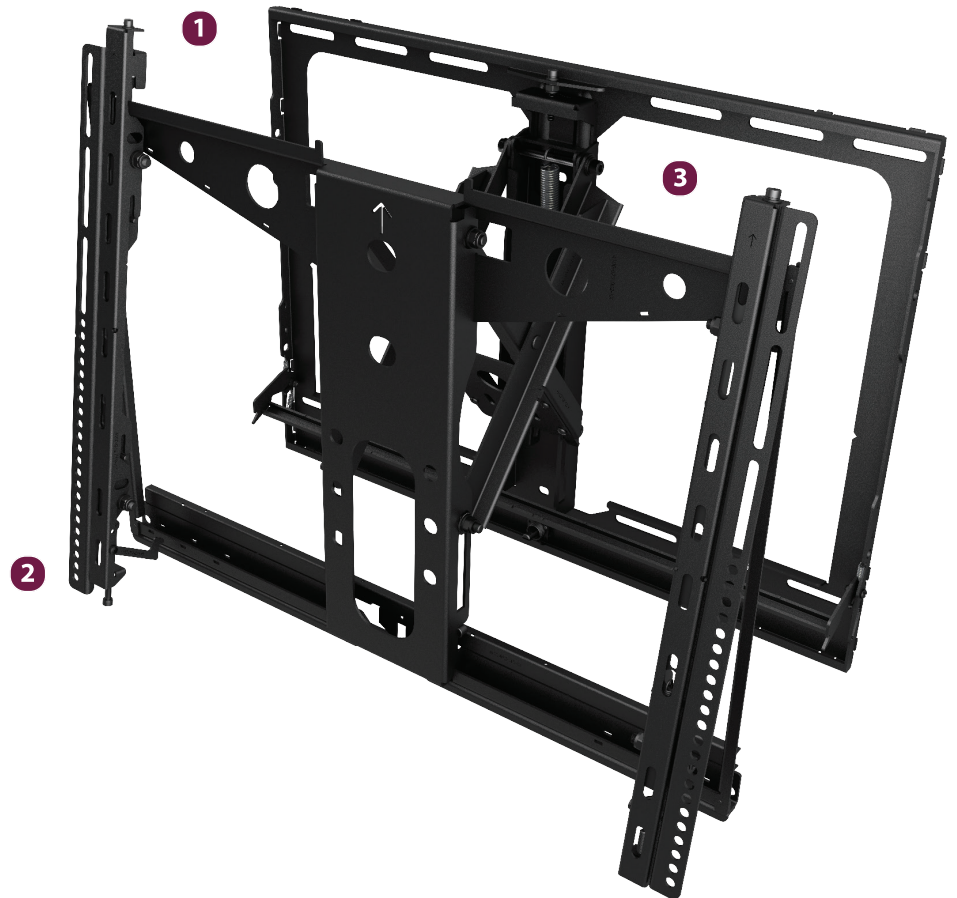

**3** Scissor-design with compact mounting arms allows for extension in one smooth motion with a slight press to the display edge

- Top-adjustable fine-tune mounting brackets ensure post-installation alignment using the included Comfort-Grip Ball-Nose Allen driver

- Service-Position Kickstand offers 7° of clear access to the rear of the display

- "Click-It" locking feature confirms display is secure through an audible noise

- Perfect for a variety of recessed wall or picture-framed digital signage applications

The LMVS Press & Release™ Pop Out Ultra-Slim Mount meets ADA compliance for a variety of recessed wall of picture-framed digital signage applications. It works for displays weighing up to 100 lb./45.4 kg with a mounting pattern of 200 x 200mm (min) to 600 x 400mm (max). The LMVS features the industry's first Press & Release™ Design, custom spacers, top adjustable mounting brackets and scissor-design for smooth extension.

Press & Release™ Design offers easy service access in under 5 seconds

ADA compliant with only 1.98" from the wall in the closed position

Features a spring-loaded mechanism for flat panel maintenance