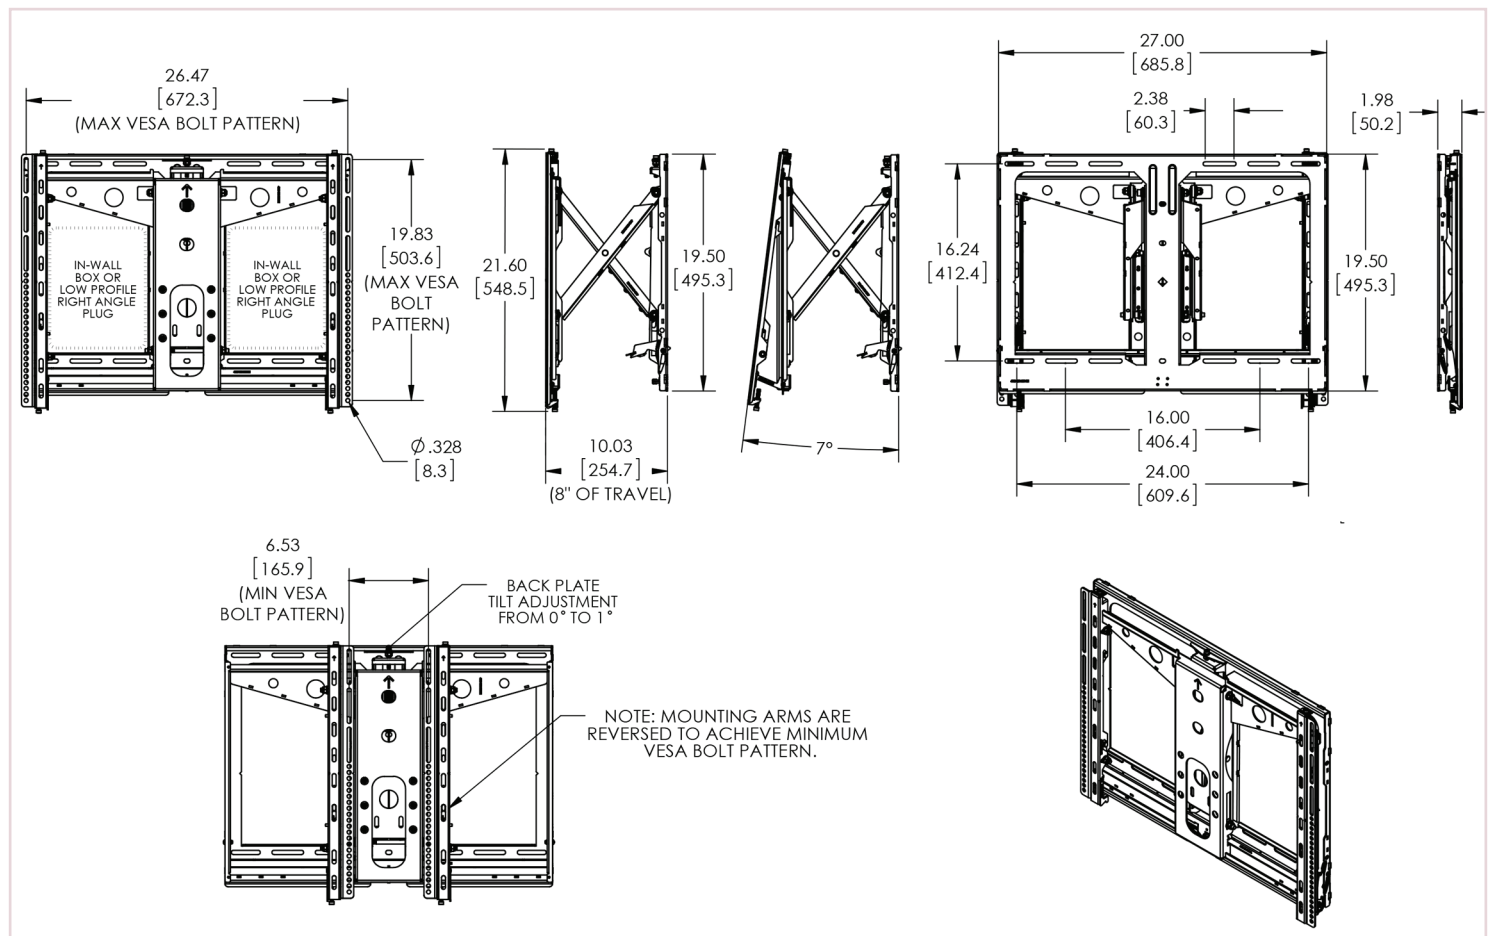

Press & Release Pop Out Ultra-Slim Mount LMVS

Specifications

Weight 44.38 lb. | 20.2 kg	Color Black	Weight Capacity / Mount 100 lb. | 45.4 kg	Mounting Pattern 200 x 200 mm (Min) - 600 x 400 mm (Max)
Width x Height x Depth 27 x 21.6 x 1.98-10.03 in. | 686 x 549 x 50-255 mm		Total Weight Capacity 100 lb. | 45.4 kg	Warranty Lifetime

Packaging

Width x Height x Depth 31.31 x 23.5 x 4.25 in. | 795 x 597 x 108 mm	Contents Mount (x1), Adapter Arms (x2), Universal Hardware Pack (x1)

Accessories

In-wall A/V and Power GearBox™ GB-INWAVPB	Model-Specific Video Wall Spacer LMV-345	Model-Specific Video Wall Spacer LMV-406

Architectural Drawing

Specifications subject to change without notice