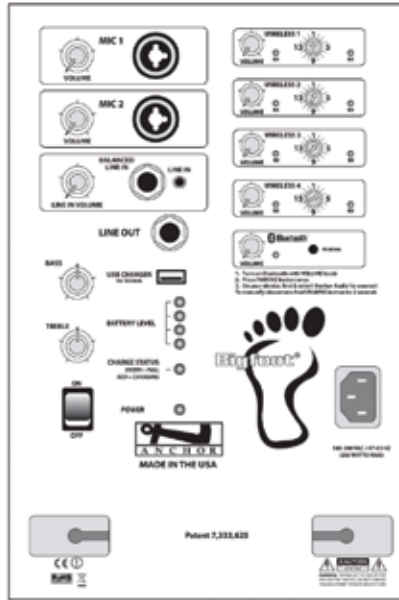

Bigfoot® Sound System

MADE IN USA

SIX YEAR WARRANTY

Technical Specifications

The Bigfoot® is the newest, biggest, and most powerful Portable Sound System on the market. Designed to cover a football field, this thunderous battery powered system is up to any challenge. With a line array consisting of five 8" neodymium speakers and one high efficiency neodymium compression driver, this bad boy packs a punch - yet easily sets up in seconds.

The Bigfoot is the first Anchor Audio Portable Sound System that offers four built-in wireless receivers - allowing everyone to be involved! It also boasts standard built-in Bluetooth® and an optional built-in CD/MP3 combo player to easily connect to anything you'll need for an all-inclusive sound coverage.

(BIG-8000U4 Back Panel Shown)

Features

- Reach Crowds of 5,000+
- 400 Watts AC/DC
- Five 8" Neodymium Woofers
- One High Efficiency Neodymium Compression Driver
- True AC/DC - 110/220V Power Supply
- Two Universal Microphone Input Jacks
- Up to 4 Built-in UHF Wireless with 16 User Selectable Channels
- Operates 6-8 Hours on a Single Charge
- Comes with Standard Built-in Bluetooth
- Optional Built-In CD/MP3 Combo Player
- 3.5mm AUX Line Input
- Patented Durable all-in-one Portable Design
- Contoured Handle Grip and Heavy-Duty 8" Wheels for Easy Transport
- USB Charging Port for MP3/Phone
- High-Efficiency Class D Amplifier
- Battery Level Indicator
- No Stand Required
- UV Resistant Case
- User Replaceable Batteries

Warning: If you are reading this warning within a few feet of the Bigfoot at maximum volume, please step away from this thunderous beast. Hearing protection is recommended. Your ears will thank you.

BIGFOOT MODELS

BIG-8000	Bigfoot with Bluetooth
BIG-8000U1	Bigfoot with Bluetooth & 1 wireless receiver
BIG-8000U2	Bigfoot with Bluetooth & 2 wireless receivers
BIG-8000U3	Bigfoot with Bluetooth & 3 wireless receivers
BIG-8000U4	Bigfoot with Bluetooth & 4 wireless receivers
BIG-8000C	Bigfoot with Bluetooth, CD/MP3 combo player
BIG-8000CU1	Bigfoot with Bluetooth, CD/MP3 combo player & 1 wireless receiver
BIG-8000CU2	Bigfoot with Bluetooth, CD/MP3 combo player & 2 wireless receivers
BIG-8000CU3	Bigfoot with Bluetooth, CD/MP3 combo player & 3 wireless receivers
BIG-8000CU4	Bigfoot with Bluetooth, CD/MP3 combo player & 4 wireless receivers

UHF WIRELESS

- WH-8000 Wireless handheld microphone/transmitter (540-570 MHz)
- WB-8000 Wireless body-pack transmitter (540-570 MHz) (requires handsfree microphone) Microphone options include:
  Over-the-Ear/EM-TA4F, Lapel/LM-60, Collar/CM-60, Headband/HBM-TA4F

TECHNICAL SPECIFICATIONS

Rated Power Output	400 Watts AC/DC	Microphone Inputs:	Lo-Z (1 KΩ), balanced, XLR
Max SPL @ Rated Power	130 dB @ 1 meter		12 VDC condenser mic (phantom) power
Battery	Three 12 V rechargeable, 9.0 Ah Full recharge: approx 8 hrs		Hi-Z (10 KΩ), unbalanced, 1/4" phone balanced, 1/4" & 1/8" stereo
Frequency Response	100 Hz - 15 kHz $\pm$ 3dB	Line In	
Line Output (post fader)	isolated, 600 Ω, 1/4" phone	Sensitivity For Rated Output	
AC Power Reqs.	100 - 240 VAC, 50/60 Hz, 300W max	Lo-Z Microphone	-52 dBV (2.5 mVrms)
USB Power Out	5V 500mA	Hi-Z Microphone	-43 dBV (7.5 mVrms)
Dimensions Closed (HWD)	42.3" x 15.3" x 24.0" (107 x 39 x 61cm)	Auxiliary (line)	-14 dBV (200 mVrms)
Dimensions Opened (HWD)	68.6" x 15.3" x 24.0" (174 x 39 x 61cm)		
Weight	75 lbs / 34 Kg		

(Features & Specifications Subject to Change Without Notice)

Anchor Audio, Inc.
Portable Sound Systems • Carlsbad, California

800.262.4671
www.anchoraudio.com