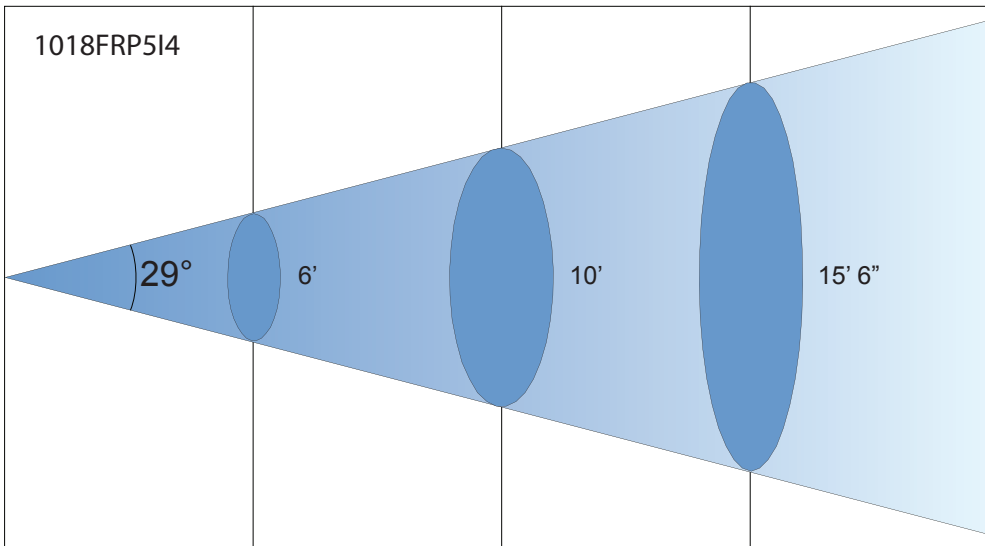

FXLD1018FRP5I
LED LIGHTING FIXTURE

SPECIFICATIONS

DMX Channels: 5/9
 DMX In/Out: 3-Pin XLR and 5-Pin XLR
 Power Supply: 120 - 240 VAC 50/60Hz
 Cooling: Internal Fan
 Power Consumption: Max. 200W

Power Connectors: 20A Powercon
 Refresh Rate: >400 Hz
 IP Rating: IP20
 Size: 13.3"L x 11.81"W x 4.56"H
 Weight: 16.5 lbs (7kg)

PHOTOMETRICS

Distance	Beam Diameter	Foot Candles (fc)	Lux
6'	6' Beam Dia.	148 fc	5190 lux
10'	10.5' Beam Dia.	38 fc	415 lux
15.6'	15.5' Beam Dia.	19 fc	218 lux

To view and/or download the Owner's Manual click here: www.lightronics.com/manuals/fxld1018frp5im.pdf