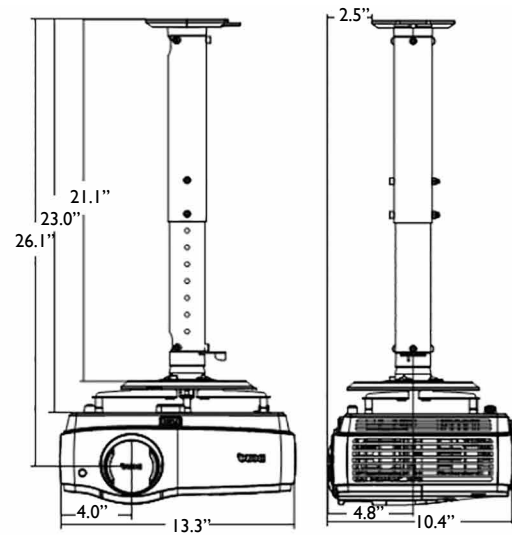

Because it matters

SU917 Digital Projector

Distance Chart

Screen Size				Distance from screen (inch)			Vertical offset (inch) 120% / 145%
Diagonal	Width	Height	Min distance (max. zoom)	Average	Max distance (min. zoom)		
40	1016	34	21	46.1	58.8	71.5	2.1/4.7
60	1524	50	32	70.1	89.2	108.2	3.1/7.1
80	2032	67	42	94.3	119.6	145.0	4.2/9.5
100	2540	84	53	118.4	150.0	181.7	5.3/11.9
120	3048	101	63	142.5	180.5	218.5	6.3/14.2
150	3810	127	79	178.7	226.1	273.5	7.9/17.8
200	5080	169	106	238.9	302.2	365.4	10.5/23.8
250	6350	212	132	299.9	378.2	457.2	13.2/29.8
300	7620	254	159	359.4	454.3	549.1	15.9/35.7

Ceiling Mount Chart

Units: inch

Dimensions

Units: mm

Because it matters