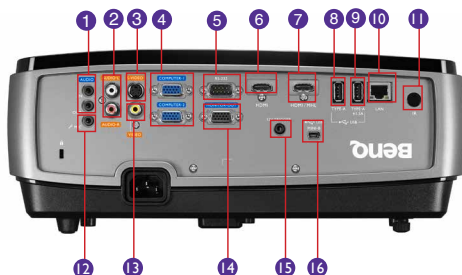

Input and Output Terminals

1 Audio in/Out (Mini Jack)	9 USB (Type A, Wireless Display)
2 Audio In L & R (RCA)	10 LAN
3 S-Video In (Mini DIN 4pin)	11 IR Receiver
4 Computer 1 / 2 (D-sub 15pin)	12 Mic
5 RS232 (DB-9pin)	13 Composite Video in (RCA)
6 HDMI	14 Monitor out (D-sub 15pin)
7 HDMI/MHL	15 12V Trigger
8 USB (Type A)	16 USB (Type mini B)

Specifications

Projection System	DLP
Native Resolution	WUXGA(1920x1200)
Brightness	5000 AL
Contrast Ratio	13000:1
Display Color	1.07 Billion Colors
Lens	F=2.42~2.95, f=20.77~31.13mm
Aspect Ratio	Native 16:10 (5 aspect ratio selectable)
Throw Ratio	1.37~2.05 (Wide 60°±3% @ 1.8m)
Image Size (Diagonal)	30"~300"
Zoom Ratio	1.5x
Lamp Type	340W
Lamp (Normal/Economic/SmartEco Mode)*	2300/3000/3500 hours
Keystone Adjustment	2D, Horizontal +/- 30 degrees, Vertical +/- 30 degrees
Projection Offset	120%-145%
Resolution Support	VGA(640 x 480) to WUXGA(1920 x 1200)
Horizontal Frequency	15~102KHz
Vertical Scan Rate	23~120Hz
Compatibility	HDTV Compatibility: 480i, 480p, 576i, 576p, 720p, 1080i, 1080p Video Compatibility: NTSC, PAL, SECAM
Interface	<table border="0"> <tr> <td>Computer in (D-sub 15pin)</td> <td>x 2(Share with component)</td> </tr> <tr> <td>Monitor out (D-sub 15pin)</td> <td>x 1</td> </tr> <tr> <td>Composite Video in (RCA)</td> <td>x 1</td> </tr> <tr> <td>S-Video in (Mini DIN 4pin)</td> <td>x 1</td> </tr> <tr> <td>HDMI</td> <td>x 2</td> </tr> <tr> <td>MHL</td> <td>x 1</td> </tr> <tr> <td>Audio in (RCA)</td> <td>x 1</td> </tr> <tr> <td>Audio in (Mini Jack)</td> <td>x 1</td> </tr> <tr> <td>Audio out (Mini Jack)</td> <td>x 1</td> </tr> <tr> <td>Speaker</td> <td>10W x 1</td> </tr> <tr> <td>Microphone (Mini Jack)</td> <td>x 1</td> </tr> <tr> <td>USB (Type mini B)</td> <td>x 1 (Download & page/down)</td> </tr> <tr> <td>USB (Type A)</td> <td>x 1 (Charger)</td> </tr> <tr> <td>USB (Type A)</td> <td>x 1 (Wireless Display)</td> </tr> <tr> <td>LAN (RJ45)</td> <td>x 1</td> </tr> <tr> <td>RS232 (DB-9pin)</td> <td>x 1</td> </tr> <tr> <td>12V Trigger</td> <td>x 1</td> </tr> <tr> <td>IR Receiver</td> <td>x 2 (Front and Rear)</td> </tr> </table>
Dimensions (WxHxD)	13.3" x 10.2" x 5.8"
Weight	8.16 lbs (3.7kg)
Power Supply	AC100 to 240 V, 50 to 60 Hz
Power Consumption	390W(Normal), 330W (Eco), Network standby <6.0W Standby<0.5W
Audible Noise	36/34 dBA (Normal/Economic mode)
Languages	Arabic/Bulgarian/ Croatian/ Czech/ Danish/ Dutch/ English/ Finnish/ French/ German/ Greek/ Hindi/ Hungarian/ Italian/ Indonesian/ Japanese/ Korean/ Norwegian/ Polish/ Portuguese/ Romanian/ Russian/ Simplified Chinese/Spanish/ Swedish/ Turkish/ Thai/ Traditional Chinese (28 Languages)
Picture Mode	Dynamic/Presentation/sRGB/Cinema(3D)/User 1/User 2
Accessories (Standard)	Lens Cover, Remote Control w/ Battery, Power Cord (by region), User Manual CD, Quick Start Guide, Warranty Card (by region), VGA(D-sub 15pin) Cable
Accessories (Optional)	<table border="0"> <tr> <td>Spare Lamp Kit</td> <td>P/N: 5J.JCT05.001</td> </tr> <tr> <td>Ceiling Mount Kit</td> <td>P/N: 5J.J4N10.001</td> </tr> <tr> <td>3D Glasses</td> <td>P/N: 5J.J9H25.001</td> </tr> <tr> <td>Carry Bag</td> <td>TBD</td> </tr> </table>
UPC / Part #	8400460-3096-4 / 9H.JCT77.35A
Limited Warranty	3 Years Parts/Labor; 1 Year or 2000 hours of lamp life.

*Lamp life results will vary depending on environmental conditions and usage. Actual product's features and specifications are subject to change without notice.

SU917 11-24-14-BQus

BenQ America Corp.
www.BenQ.us

Because it matters