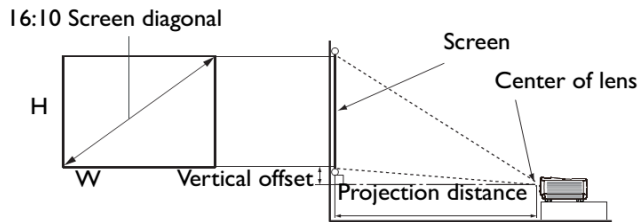

Because it matters

SU917 Digital Projector

Distance Chart

Screen Size				Distance from screen (inch)			Vertical offset (inch) 120% / 145%
Diagonal	Width	Height	Min distance (max. zoom)	Average	Max distance (min. zoom)		
40	1016	34	21	46.1	58.8	71.5	2.1/4.7
60	1524	50	32	70.1	89.2	108.2	3.1/7.1
80	2032	67	42	94.3	119.6	145.0	4.2/9.5
100	2540	84	53	118.4	150.0	181.7	5.3/11.9
120	3048	101	63	142.5	180.5	218.5	6.3/14.2
150	3810	127	79	178.7	226.1	273.5	7.9/17.8
200	5080	169	106	238.9	302.2	365.4	10.5/23.8
250	6350	212	132	299.9	378.2	457.2	13.2/29.8
300	7620	254	159	359.4	454.3	549.1	15.9/35.7