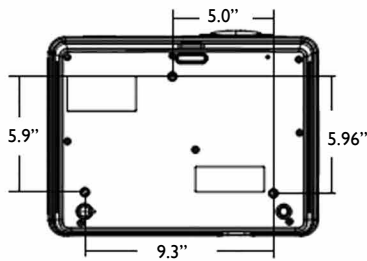

Because it matters

SU917 Digital Projector

Distance Chart

Screen Size				Distance from screen (inch)			Vertical offset (inch) 120% / 145%
Diagonal	Width	Height	Min distance (max. zoom)	Average	Max distance (min. zoom)		
40	1016	34	21	46.1	58.8	71.5	2.1/4.7
60	1524	50	32	70.1	89.2	108.2	3.1/7.1
80	2032	67	42	94.3	119.6	145.0	4.2/9.5
100	2540	84	53	118.4	150.0	181.7	5.3/11.9
120	3048	101	63	142.5	180.5	218.5	6.3/14.2
150	3810	127	79	178.7	226.1	273.5	7.9/17.8
200	5080	169	106	238.9	302.2	365.4	10.5/23.8
250	6350	212	132	299.9	378.2	457.2	13.2/29.8
300	7620	254	159	359.4	454.3	549.1	15.9/35.7

Ceiling Mount Chart

Units: inch

Dimensions

Units: mm

Because it matters