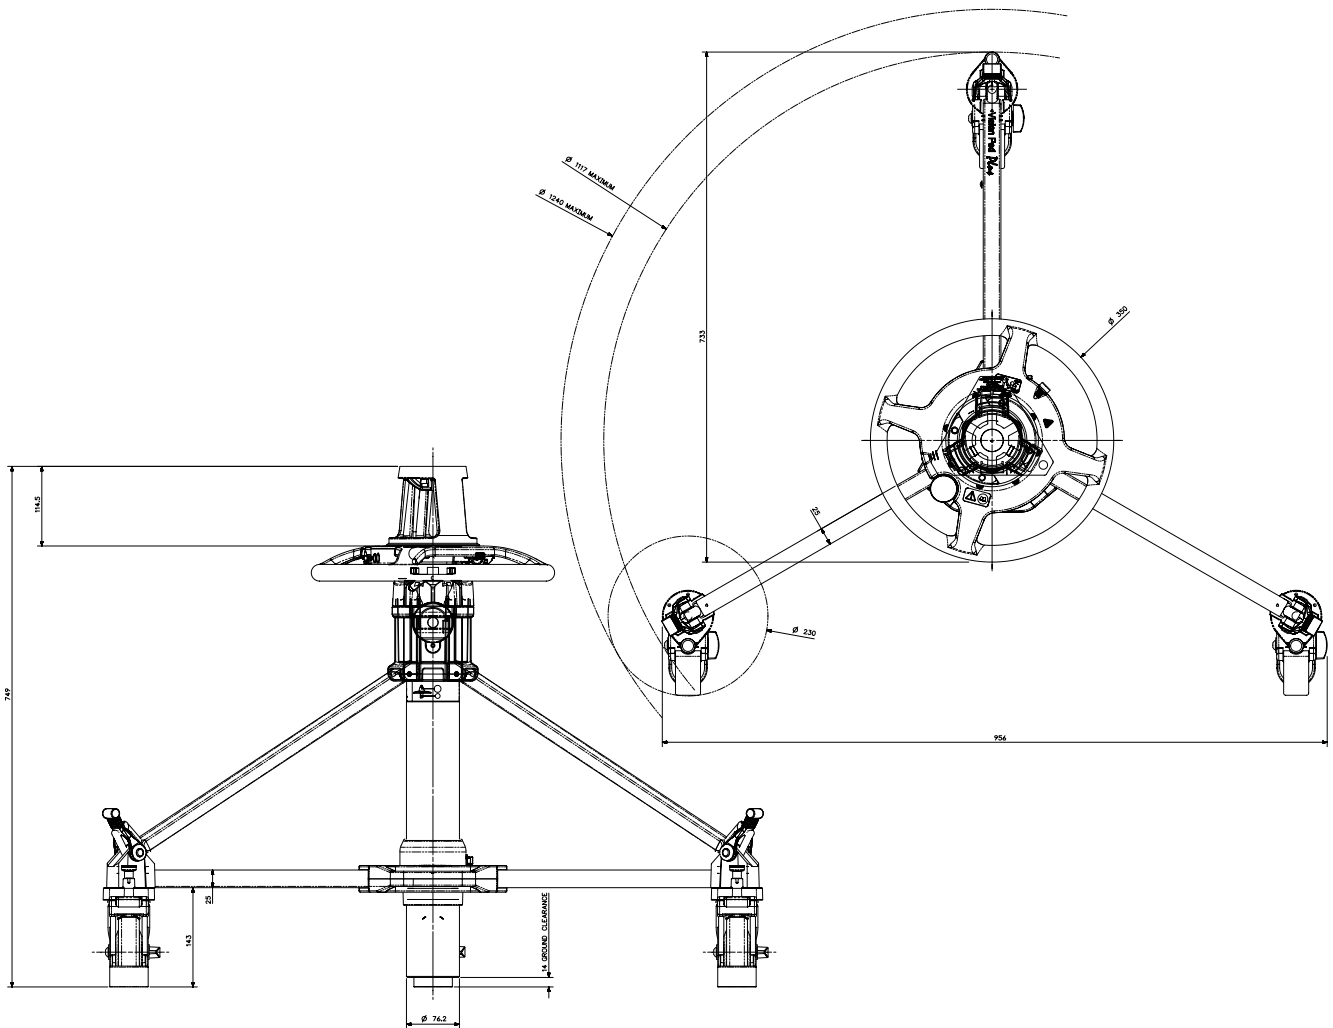

Vision Ped *Plus* Studio Pedestal

3951-0001

Main Assemblies

Vision Ped Plus studio pedestal

V3951-0001

Column

V3951-1000

Studio skid

V3955-0001

100 mm levelling bowl

3330-16

Optional Accessories

Vinten portable pump

3357-3

Technical Data

Vinten

Technical Data

Payload	30 kg (66 lb)
Column weight	8 kg (17.6 lb)
Skid weight	5.5 kg (12.1 lb)
Total pedestal weight	13.5 kg (29.7 lb)
Minimum height to 100 mm bowl adaptor mounting face	75.1 cm (29.6 in.)
Maximum height 1to 100 mm bowl adaptor mounting face	159.5 cm (62.8 in.)
Minimum height to flat mounting face	63.7 cm (25.1 in.)
Maximum height to flat mounting face	148.1 cm (58.3 in.)
On-shot stroke	41.0 cm (16.1 in.)
Wheel diameter	10.0 cm (4 in.)
Skid leg radius	55.85 cm (22.0 in.)
Doorway tracking width	95.6 cm (37.6 in.)
Transit doorway width	73.3 cm (28.9 in.)
Steering ring diameter	35.0 cm (13.8 in.)
Max working pressure	9.6 bar (139 psi)
Relief valve pressure	11.0 bar (160 psi)