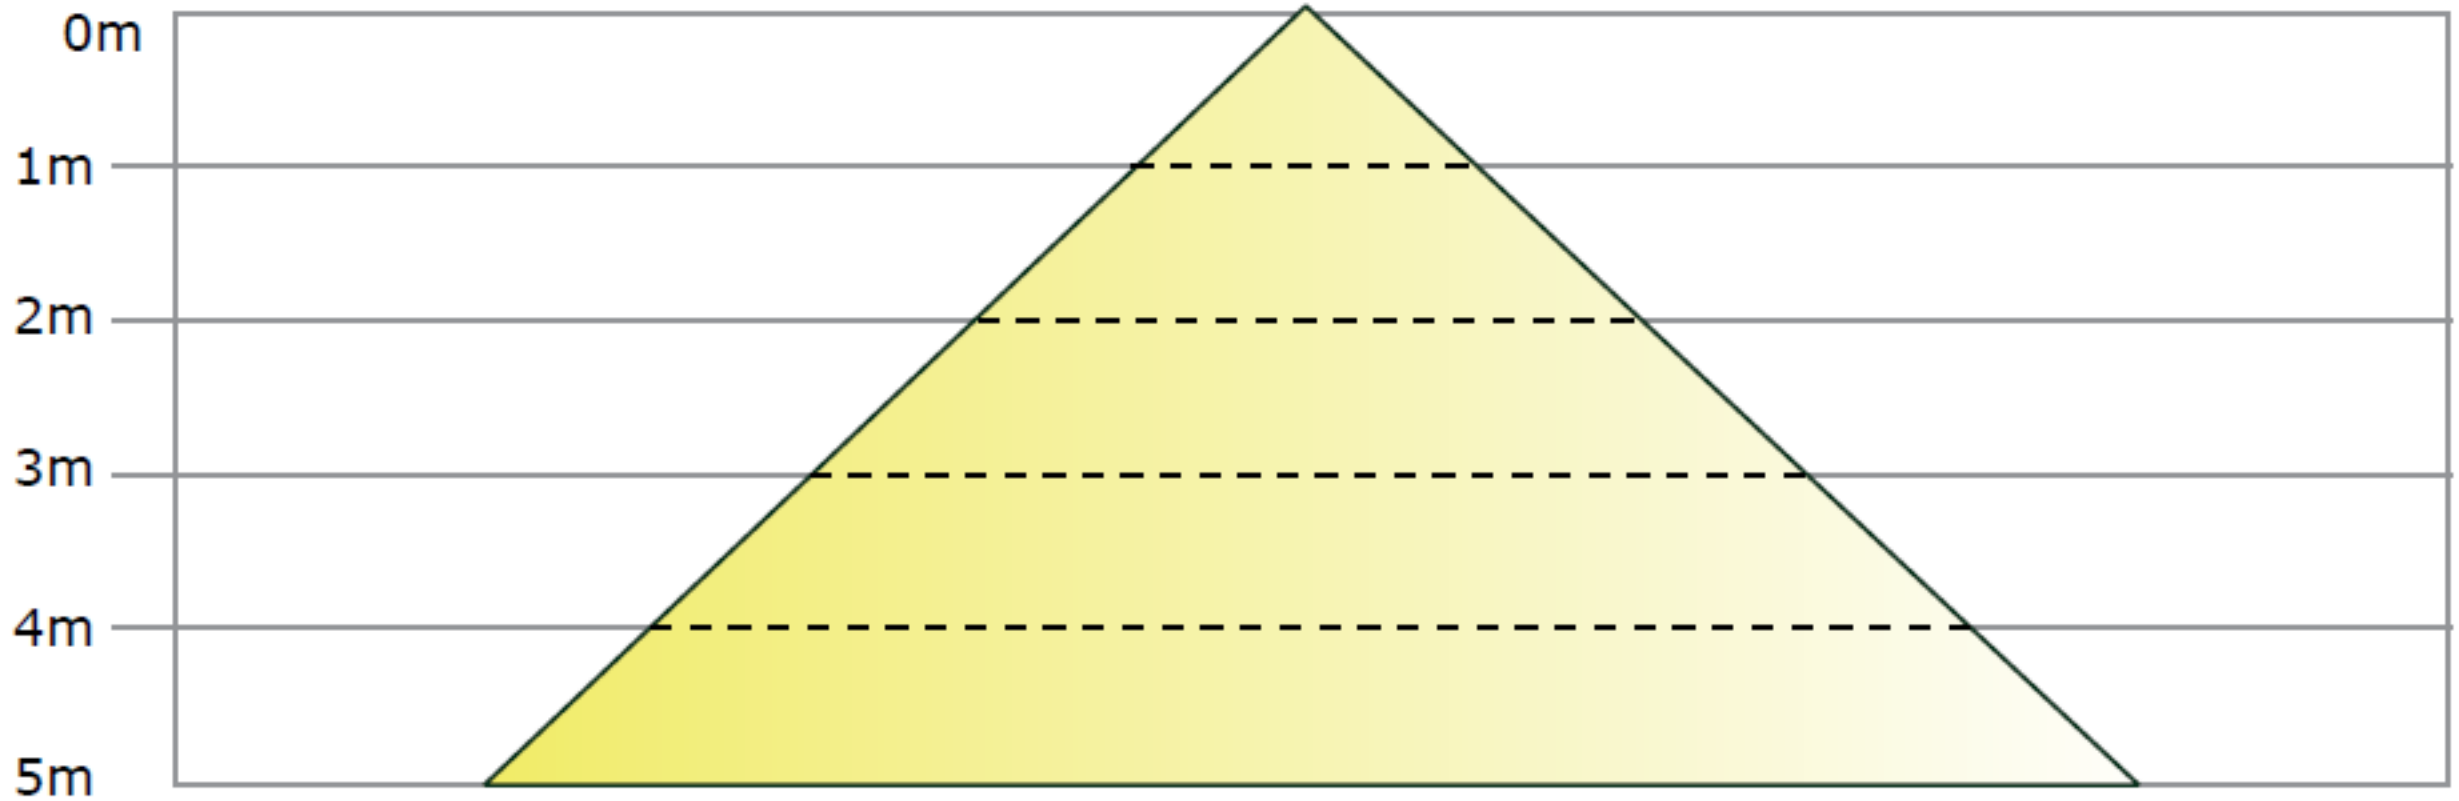

# Photometric Data: 45° Beam Angle LUX (Full RGBAW)

29,036 @ 1m

12,797 @ 2m

6,941 @ 3m

5,880 @ 4m

2,947 @ 5m

**Pixel Storm COB  
Photometric Data**