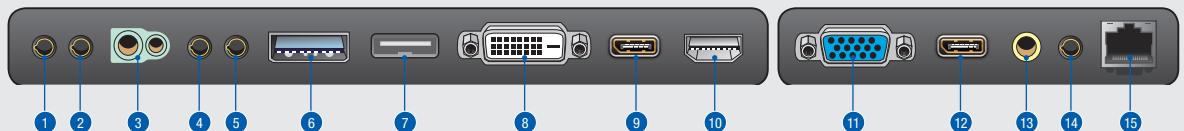

CONNECTIVITY

- RS232C In
- RS232C Out
- IR/Ambient Sensor In
- Audio In
- Audio Out
- SD Card Slot
- USB
- DVI In
- DisplayPort In
- HDMI In
- VGA In
- Display Port Out
- AV In
- IR Out
- RJ45 In

SAMSUNG