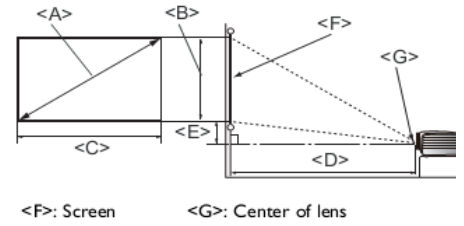

*Based on independent focus group study.

Input/Output Terminals

Distance Chart

Installation for a 16:9 ratio screen

Image Size				Distance (inch)			Offset (inch)
Diagonal		Height (inch)	Width (inch)	Min distance	Average	Max distance	A (inch) @ Wide mode
Inch	mm						
50	1270	24.5	43.5	60.9	75.9	91.0	3.6
60	1524	29.4	52.1	73.1	91.2	10.8	4.4
70	1778	34.3	61.0	85.2	106.4	127.5	5.1
80	2032	39.2	69.7	97.4	121.6	145.7	5.8
90	2086	44.1	78.4	109.6	136.8	163.9	6.6
100	2540	49.0	87.1	121.8	152.0	182.1	7.4
110	2794	53.9	95.8	134.0	167.2	200.3	8.1
120	3048	58.8	104.6	146.2	182.4	218.5	8.8
130	3302	63.7	113.3	158.3	197.5	236.8	9.5
140	3556	68.6	121.8	170.5	212.7	255.0	10.3
150	3810	73.5	130.7	182.7	227.9	273.2	11.0
160	4064	78.4	139.4	194.9	243.1	291.4	11.7
170	4318	83.3	148.1	207.1	258.3	309.6	12.5
180	4572	88.2	156.8	219.3	273.6	327.8	13.2
190	4826	93.1	165.5	231.4	288.8	346.1	13.9
200	5080	98.0	174.3	243.7	304.0	364.3	14.7
250	6350	122.5	217.9	304.6	380.0	455.3	18.3
300	7620	147.1	261.4	365.5	456.0	546.4	22.0

Floor Installation

Ceiling Installation

Ceiling Mount Chart

Units: Inch

Dimensions

BenQ.us • BenQ.ca

BenQ is a registered trademark of BenQ Corp. All rights reserved. Product names, logos, brands, and other trademarks featured or referred to in this material are the property of their respective trademark holders. Specifications subject to change without notice.