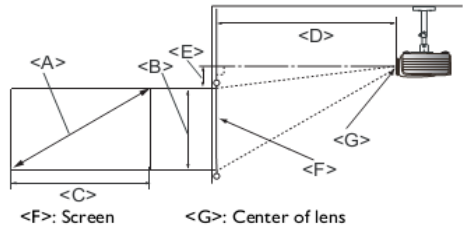

*Based on independent focus group study.

Input/Output Terminals

Distance Chart

Installation for a 16:9 ratio screen

Image Size				Distance (inch)			Offset (inch)
Diagonal		Height (inch)	Width (inch)	Min distance	Average	Max distance	A (inch) @ Wide mode
Inch	mm						
50	1270	24.5	43.5	60.9	75.9	91.0	3.6
60	1524	29.4	52.1	73.1	91.2	10.8	4.4
70	1778	34.3	61.0	85.2	106.4	127.5	5.1
80	2032	39.2	69.7	97.4	121.6	145.7	5.8
90	2086	44.1	78.4	109.6	136.8	163.9	6.6
100	2540	49.0	87.1	121.8	152.0	182.1	7.4
110	2794	53.9	95.8	134.0	167.2	200.3	8.1
120	3048	58.8	104.6	146.2	182.4	218.5	8.8
130	3302	63.7	113.3	158.3	197.5	236.8	9.5
140	3556	68.6	121.8	170.5	212.7	255.0	10.3
150	3810	73.5	130.7	182.7	227.9	273.2	11.0
160	4064	78.4	139.4	194.9	243.1	291.4	11.7
170	4318	83.3	148.1	207.1	258.3	309.6	12.5
180	4572	88.2	156.8	219.3	273.6	327.8	13.2
190	4826	93.1	165.5	231.4	288.8	346.1	13.9
200	5080	98.0	174.3	243.7	304.0	364.3	14.7
250	6350	122.5	217.9	304.6	380.0	455.3	18.3
300	7620	147.1	261.4	365.5	456.0	546.4	22.0

Floor Installation

Ceiling Installation

Ceiling Mount Chart

Units: Inch

Dimensions

BenQ.us • BenQ.ca

BenQ is a registered trademark of BenQ Corp. All rights reserved. Product names, logos, brands, and other trademarks featured or referred to in this material are the property of their respective trademark holders. Specifications subject to change without notice.