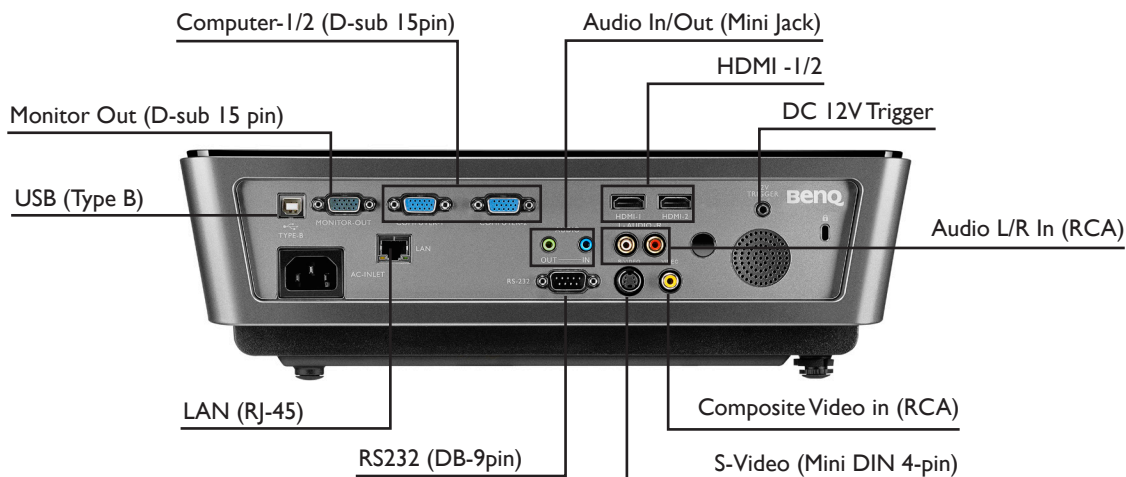

HCI200 Specifications and Interfaces

Specifications	
Projection System	BenQ Colorific™ DLP™ Technology
Color Accuracy	100% sRGB Color
Number of Colors	1 billion – 10 bit processing
sRGB Lumens	2,800 lumens
Comparable Brightness	4,000 lumens*
Resolution	1080p
Contrast (On/ Off)	10,000:1
Contrast ANSI Checkerboard	510:1
Zoom	1.5x – (Supports 2.35:1 Cinemascope)
Image Size	26" – 300"
Keystone	Vertical +/- 40 degrees
Offset	Vertical: 130% + 5%
Lamp Hours	Up to 3,500 hours

Interfaces
Dual HDMI
Dual D-Sub
Monitor Out
Composite Video in
S-Video in
Audio in (Mini Jack)
Audio in (L/R)
Audio out (Mini Jack)
5Wx1 Speaker
USB Type B
DC12V Trigger
Accessories (Optional)
Spare Lamp Kit P/N: 5J.J8805.001
Ceiling Mount P/N: 5J.J4N10.001
Carry Bag P/N: 5J.J4R09.001
Remote P/N: 5J.J8A06.001

Other Specifications	
Networking	RJ45 & RS232
User Modes	sRGB, Presentation, Cinema, Photo, User 1, User 2, Dynamic
Lens	F=2.42~2.97, f=20.7~31.05mm
Vertical Scan Rate	23~120Hz
Weight	8.14 lbs (3.7 kg)
Warranty	3 Year Warranty
Lamp Warranty	1 Year or 2,000 Hours of Lamp Life
UPC Code	8400460-3101-5
P/N	9H.JDA77.23A
Audible Noise	38/33 dBA (Normal/ Economic mode)
What's in the box	
Carry Bag	
Remote w/ Battery	
User Manual CD	
Lens Cover	
Power Cord	
VGA Cable	
Warranty Card	

*Based on independent focus group study.

Input/Output Terminals