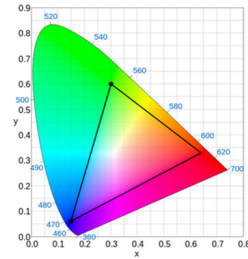

*Over other 4,000 lumen projectors for brightness and color accuracy. Based on end user research.

Because it matters

Experience Colorific™

Accurate, crisp, and long-lasting color

Color accuracy and the right brightness make BenQ's HC1200 the ideal choice for conference room or home theater use

BenQ's HC1200 is purpose-built to follow the sRGB (standard Red, Green, Blue) color standard. sRGB is a well-known and widely used standard for color accuracy in monitors, printers, cameras, and throughout the internet. It is intended as a guide to preserve and reproduce colors the way they are meant to be shown. The HC1200's 2,800 sRGB lumens has the ability to subtly differentiate between difficult to reproduce colors enabling the projector to deliver a more accurate image that appears brighter than a typical 4,000 lumen conference room projector¹.

The red, green, and blue color coordinates make up the sRGB color triangle. This is an industry-wide standard to ensure color accuracy.

Up to 2X more ANSI contrast for more crisp and highly detailed images