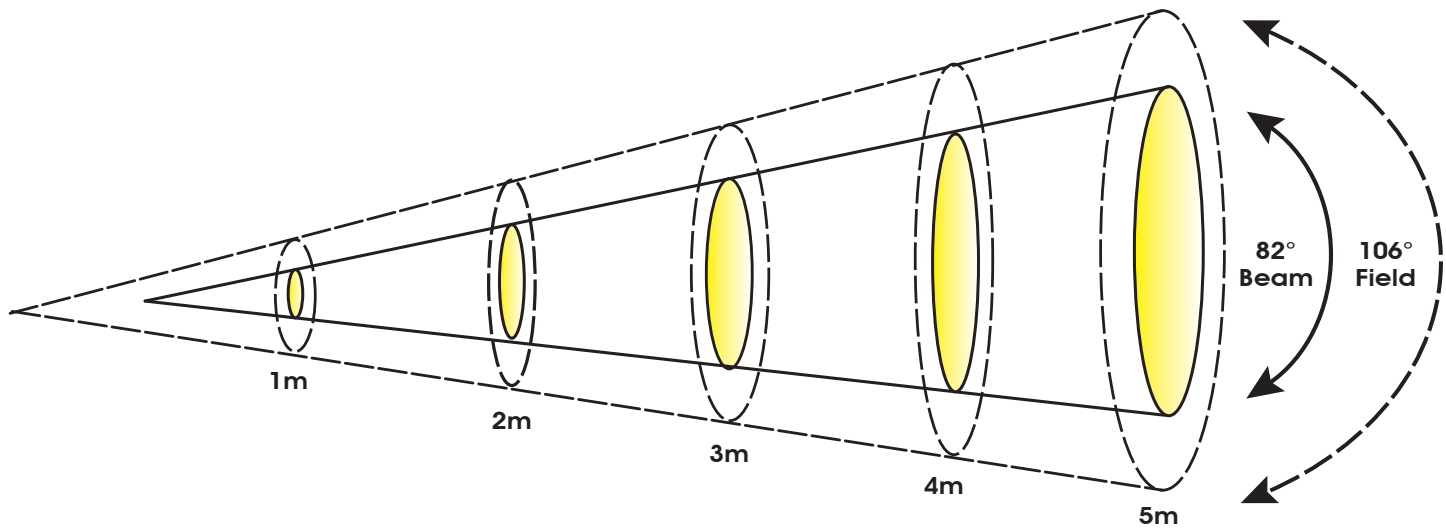

## Photometric Data

Specifications are subject to change without any prior written notice.

	m	ft	m	ft	m	ft	m	ft	m	ft
Distance	1	3.3	2	6.6	3	9.8	4	13.1	5	16.4
82° Beam Diameter	1.74	5.7	3.48	11.4	5.22	17.1	6.96	22.8	8.67	28.4
106° Field Diameter	2.65	8.7	5.31	17.4	7.96	26.1	10.62	34.8	13.27	43.5
Photometrics	lux	fc	lux	fc	lux	fc	lux	fc	lux	fc
RED LEDs	1,024	95	325	30	162	15	94	9	61	6
GREEN LEDs	1,165	108	363	34	183	17	105	10	70	7
BLUE LEDs	1,510	140	475	44	237	22	136	13	91	8
FULL ON	3,890	361	1,237	115	613	57	345	32	227	21