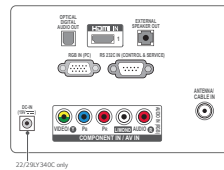

Rear Jack Panel

Side Jack Panel

PANEL	Model	39LY340C	32LY340C	29LY340C	22LY340C
	Panel Technology	Slim Direct LED		Edge-LED	
	Panel Size (Measured Diagonally)	39" Class (38.57")	32" Class (31.5")	29" Class (28.5")	22" Class (21.5")
	Response Time (G to G)	9.5ms	9ms	8.5ms	9ms
	Native Resolution	1920x1080 (Full HD)		1366 x 768 (HD)	
	Brightness cd/m²	230 cd/m²		150 cd/m²	120 cd/m²
	Static (Panel) Contrast Ratio	4,000:1	1,200:1	3,000:1	1,000:1
	Dynamic Contrast Ratio	2,000,000:1			
	Viewing Angle (HxV)	178°/178°			
	Frame Rate	60Hz			
BROADCASTING SYSTEM	Analog	Yes (NTSC)			
	Digital	Yes (ATSC/Clear QAM/VSBS)			
VIDEO	XD Engine	Yes			
	Real Cinema 24p (3:3 pull down)	Yes			
AUDIO	Aspect Ratio	Yes, 6 Modes (16:9, Just scan, Set by program, 4:4, Zoom, Cinema zoom 1)			
	Audio Output	10W + 10W		5W + 5W	
	Speaker System	2.0 ch			
	Sound Mode	Yes, 6 Modes (Standard, News, Music, Cinema, Sport, Game)			
	Invisible Speaker	Yes			
SPECIAL FEATURES	Clear Voice II	Yes			
	RF (1/2 Tuner)	Yes (1 Tuner)			
	MHL	Yes			
	HDMI-CEC	Yes			
	HTNG-CEC	Yes (1.3)			
	Hotel Mode/PDM/Installer Menu	Yes			
	IR Out	Yes (RS232C)			
External Speaker Out	Yes (Ext Variable/Fixed, 3.5mm Stereo, Single ended Type (GNDL+, R+), 1W with 8Ω)