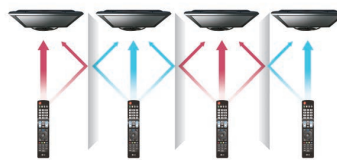

MULTI IR
Multi IR function eliminates the remote control signal interference between TVs in multiple dwelling rooms. This system will work using the same LG TV model. (Optional 124-213-10 required)