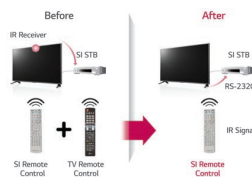

IR OUT
IR Out enables customized set-top boxes to receive IR signals via LG TV Signage. This added convenience requires only simple connections and allows easy management using a single remote control.