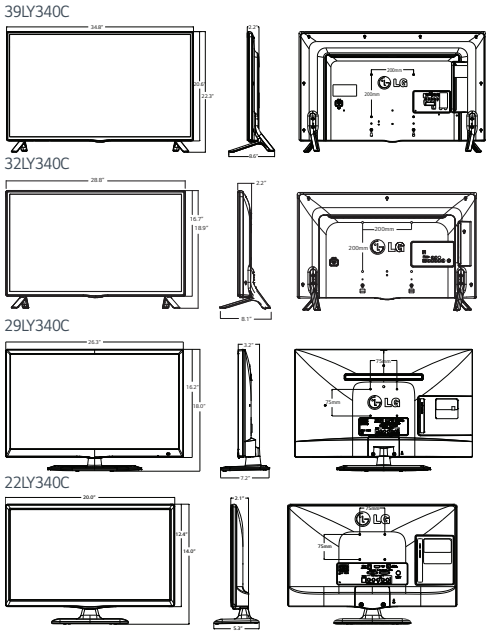

Ultra-Slim Direct LED Commercial Widescreen Integrated HDTV

▶ 39LY340C

39" class (38.57" measured diagonally)

▶ 32LY340C

32" class (31.5" measured diagonally)

▶ 29LY340C

29" class (28.5" measured diagonally)

▶ 22LY340C

22" class (21.5" measured diagonally)

Rear Jack Panel

Side Jack Panel

PANEL	Model	39LY340C	32LY340C	29LY340C	22LY340C
	Panel Technology	Slim Direct LED		Edge-LED	
	Panel Size (Measured Diagonally)	39" Class (38.57")	32" Class (31.5")	29" Class (28.5")	22" Class (21.5")
	Response Time (G to G)	9.5ms	9ms	8.5ms	9ms
	Native Resolution	1920x1080 (Full HD)		1366 x 768 (HD)	
	Brightness cd/m²	230 cd/m²		150 cd/m²	120 cd/m²
	Static (Panel) Contrast Ratio	4,000:1	1,200:1	3,000:1	1,000:1
	Dynamic Contrast Ratio	2,000,000:1			
	Viewing Angle (HxV)	178°/178°			
	Frame Rate	60Hz			
BROADCASTING SYSTEM	Analog	Yes (NTSC)			
	Digital	Yes (ATSC/Clear QAM/VSBS)			
VIDEO	XD Engine	Yes			
	Real Cinema 24p (3:3 pull down)	Yes			
AUDIO	Aspect Ratio	Yes, 6 Modes (16:9, Just scan, Set by program, 4:4, Zoom, Cinema zoom 1)			
	Audio Output	10W + 10W		5W + 5W	
	Speaker System	2.0 ch			
	Sound Mode	Yes, 6 Modes (Standard, News, Music, Cinema, Sport, Game)			
	Invisible Speaker	Yes			
SPECIAL FEATURES	Clear Voice II	Yes			
	RF (1/2 Tuner)	Yes (1 Tuner)			
	MHL	Yes			
	HDMI-CEC	Yes			
	HTNG-CEC	Yes (1.3)			
	Hotel Mode/PDM/Installer Menu	Yes			
	IR Out	Yes (RS232C)			
External Speaker Out	Yes (Ext Variable/Fixed, 3.5mm Stereo, Single ended Type (GNDL+, R+), 1W with 8Ω)