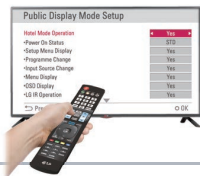

Optimized Features for Commercial Use

FOR EFFICIENT MANAGEMENT

PUBLIC DISPLAY MODE
From channel selection to energy-saving features, Public Display Mode allows you to control the TV settings in your business area, prevent misuse by customers, set volume limits, or restore factory defaults on any TV. You are in control of it all.