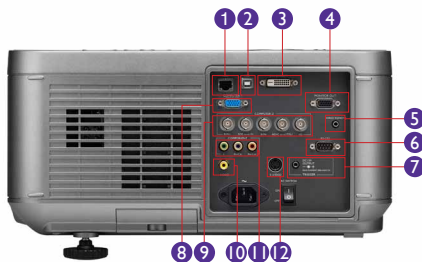

## Input and Output Terminals - Left Side View

- |                             |                                 |
|-----------------------------|---------------------------------|
| 1 LAN (RJ45)                | 7 12V Trigger                   |
| 2 USB (Type B)              | 8 Computer 1 in (D-sub 15pin)   |
| 3 DVI-D in                  | 9 Computer 2 in (5BNC,R/G/B/HV) |
| 4 Monitor Out (D-sub 15pin) | 10 Component Video in (Y/Pb/Pr) |
| 5 Wired Remote              | 11 Composite Video in (RCA)     |
| 6 RS232 (DB-9pin)           | 12 S-Video in (Mini Din 4 pin)  |