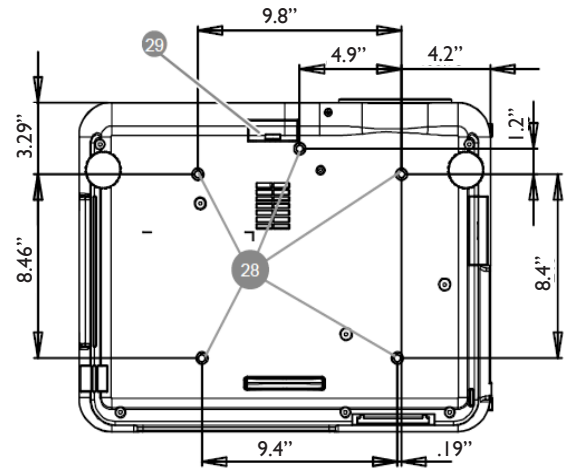

Standard - PZL-001 (5J.JAM37.001)	
Screen Size (Inches)	PW9500- Projection Distance (m)
80	3.13-4.12
100	3.93-5.17
120	4.72-6.22
150	5.92-7.79
200	7.92-10.40
300	11.91-15.64
400	15.9-20.88
500	19.9-26.11

Wide Fix - PFL-011 (5J.JAM37.011)	
Screen Size (Inches)	PW9500- Projection Distance (m)
80	1.39
100	1.75
120	2.11
150	2.64
200	3.54
300	5.33
400	7.13
500	8.92

Wide Zoom - PZL-021 (5J.JAM37.021)	
Screen Size (Inches)	PW9500- Projection Distance (m)
80	2.27-3.25
100	2.85-4.08
120	3.43-4.90
150	4.3-6.14
200	5.75-8.2
300	8.65-12.33
400	11.55-16.45
500	14.45-20.58

Ultra Wide - PZL-061 (5J.JAM37.061)	
Screen Size (Inches)	PW9500- Projection Distance (m)
80	1.29-1.60
100	1.61-2.00
120	1.93-2.40
150	2.42-3.00
200	3.23-4.00
300	4.84-6.00
400	6.46-8.01
500	8.07-10.01

Semi Long - PZL-051 (5J.JAM37.051)	
Screen Size (Inches)	PW9500- Projection Distance (m)
80	4.02-6.71
100	5.05-8.41
120	6.07-10.10
150	7.61-12.65
200	10.17-16.89
300	15.30-25.38
400	20.42-33.86
500	25.55-42.35

Long Zoom1 - PZL-031 (5J.JAM37.031)	
Screen Size (Inches)	PW9500- Projection Distance (m)
80	6.48-9.80
100	8.14-12.29
120	9.79-14.77
150	12.27-18.50
200	16.41-24.71
300	24.68-37.13
400	
500	

Long Zoom2 - PZL-041 (5J.JAM37.041)	
Screen Size (Inches)	PW9500- Projection Distance (m)
80	9.60-15.13
100	12.08-18.99
120	14.55-22.85
150	18.27-28.63
200	24.45-38.28
300	36.83-57.56
400	32.95-49.55
500	41.22-61.95

Ceiling Mount Chart