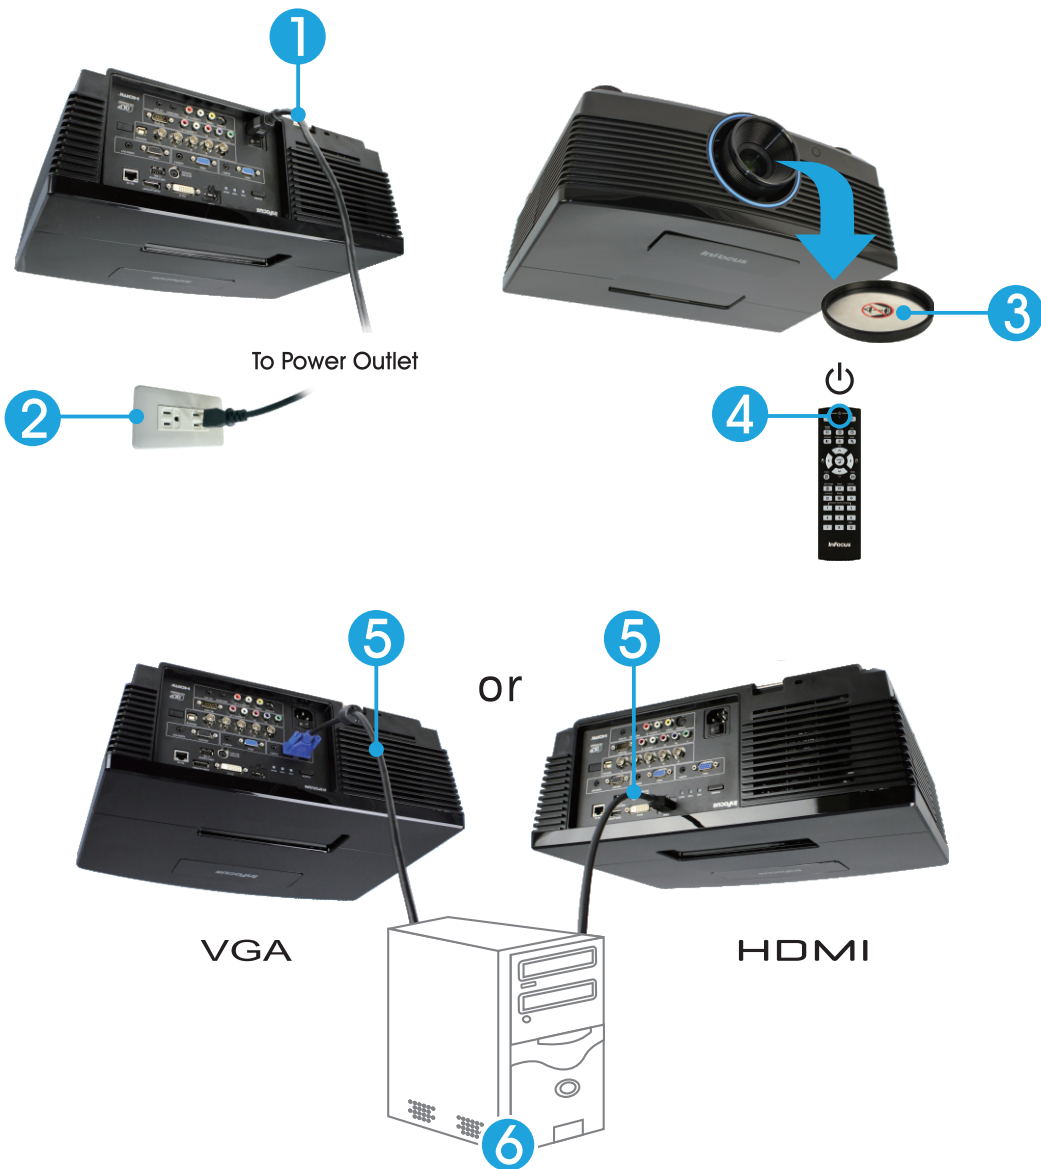

IN5312a/IN5316HDa

InFocus
The New Way to Collaborate

Part Number: 5012732800
Safety Model: IN5312a/IN5316HDa
DISPERINDAG No. 0287/1.824.51/09.03

R 8.0 mm

210 * 148 mm