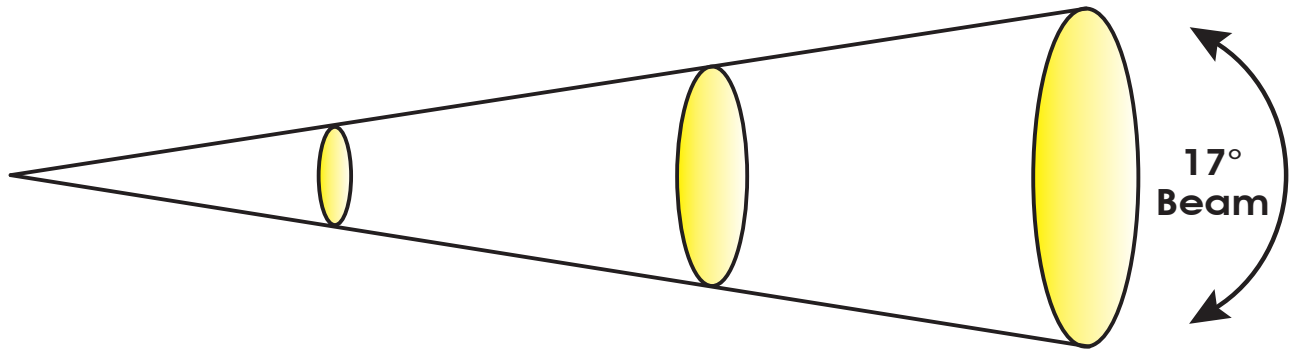

PLATINUM SPOT LED II™ WH

SKU# EPS072

Photometric Data

Specifications subject to change without any prior written notice.

	m	ft	m	ft	m	ft
Distance	2.5	8.2	5	16.4	7.5	24.6
17° Beam Diameter	0.75	2.5	1.41	4.6	2.05	6.7
	lux	fc	lux	fc	lux	fc
Full ON	11,220	1042	2,980	277	1,360	126