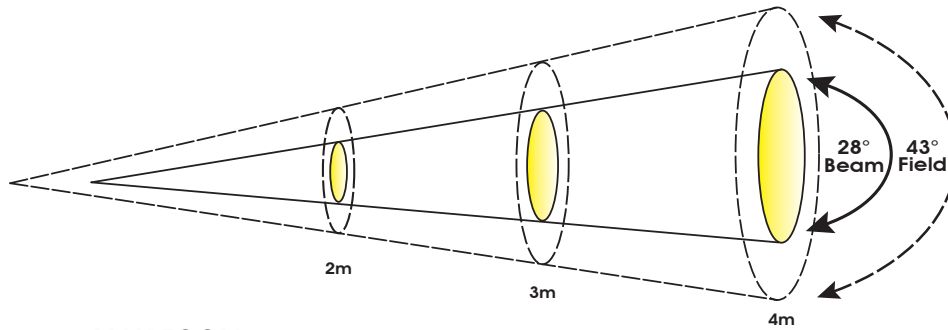

PLATINUM WASH ZFX PRO XL™

SKU# EPW868

Photometric Data

Specifications subject to change without any prior written notice.

MIN ZOOM

	m	ft	m	ft	m	ft
Distance	2	6.6	3	9.8	4	13.1
15° Beam Diameter	0.54	1.8	0.81	2.7	1.08	3.5
33° Field Diameter	1.2	3.9	1.8	5.9	2.4	7.9
Photometrics	lux	fc	lux	fc	lux	fc
RED LEDs	4,144	385	1,540	143	1,320	123
GREEN LEDs	9,681	899	4,135	384	2,344	218
BLUE LEDs	4,770	443	2,010	187	650	60
WHITE LEDs	13,170	1,223	4,481	416	3,157	293
FULL ON	22,020	2,046	11,030	1,025	8,160	758

MAX ZOOM

	m	ft	m	ft	m	ft
Distance	2	6.6	3	9.8	4	13.1
28° Beam Diameter	1	3.3	1.5	4.9	2	6.6
43° Field Diameter	1.6	5.2	2.4	7.9	3.2	10.5
Photometrics	lux	fc	lux	fc	lux	fc
RED LEDs	1,781	165	680	63	410	38
GREEN LEDs	3,856	358	1,645	153	1,352	126
BLUE LEDs	4,360	405	790	73	190	18
WHITE LEDs	4,835	449	2,100	195	1,620	150
FULL ON	11,900	1,106	7,580	704	5,260	489