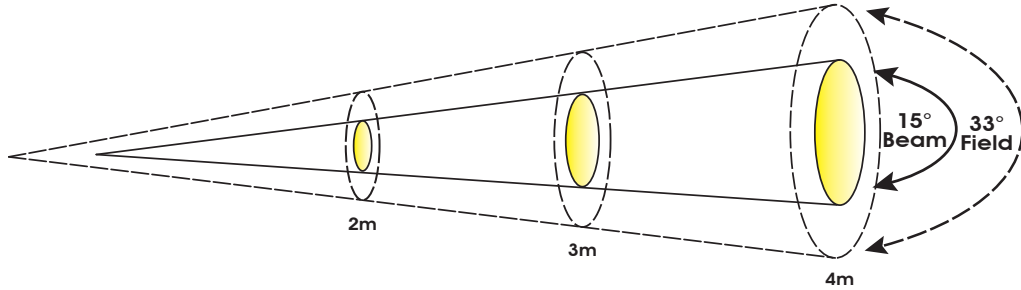

PLATINUM WASH ZFX PRO XL™

SKU# EPW868

Photometric Data

Specifications subject to change without any prior written notice.

MIN ZOOM

	m	ft	m	ft	m	ft
Distance	2	6.6	3	9.8	4	13.1
15° Beam Diameter	0.54	1.8	0.81	2.7	1.08	3.5
33° Field Diameter	1.2	3.9	1.8	5.9	2.4	7.9
Photometrics	lux	fc	lux	fc	lux	fc
RED LEDs	4,144	385	1,540	143	1,320	123
GREEN LEDs	9,681	899	4,135	384	2,344	218
BLUE LEDs	4,770	443	2,010	187	650	60
WHITE LEDs	13,170	1,223	4,481	416	3,157	293
FULL ON	22,020	2,046	11,030	1,025	8,160	758

MAX ZOOM

	m	ft	m	ft	m	ft
Distance	2	6.6	3	9.8	4	13.1
28° Beam Diameter	1	3.3	1.5	4.9	2	6.6
43° Field Diameter	1.6	5.2	2.4	7.9	3.2	10.5
Photometrics	lux	fc	lux	fc	lux	fc
RED LEDs	1,781	165	680	63	410	38
GREEN LEDs	3,856	358	1,645	153	1,352	126
BLUE LEDs	4,360	405	790	73	190	18
WHITE LEDs	4,835	449	2,100	195	1,620	150
FULL ON	11,900	1,106	7,580	704	5,260	489