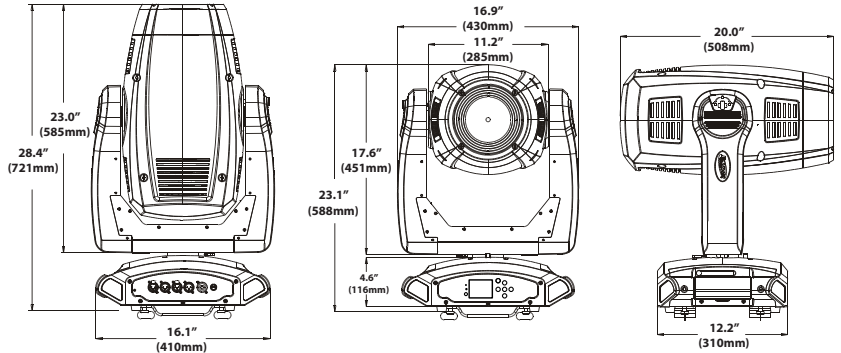

DIMENSIONAL DIAGRAMS

OPTIONAL ACCESSORIES

ORDER CODE	ITEM
TRIGGER CLAMP	Heavy Duty Wrap Around Hook Style Clamp
** pending **	Road Case For Satura Spot CMY PRO™
ELO211	Eloader II™ Software Updater Box
EWDMXSYSTEM	Wireless DMX System (1 Transmitter, 1 Receiver)
EWDMXT	Wireless DMX Transmitter
EWDMXR	Wireless DMX Receiver
AC3PDMX5PRO	5 ft. (1.5m) 3pin PRO DMX Cable
AC3PDMX10PRO	10 ft. (3m) 3pin PRO DMX Cable
AC3PDMX15PRO	15 ft. (4.5m) 3pin PRO DMX Cable
AC3PDMX25PRO	25 ft. (7.5m) 3pin PRO DMX Cable
AC3PDMX50PRO	50 ft. (15.2m) 3pin PRO DMX Cable
AC5PDMX10PRO	10 ft. (3m) 5pin PRO DMX Cable
AC5PDMX15PRO	15 ft. (4.5m) 5pin PRO DMX Cable
AC5PDMX25PRO	25 ft. (7.5m) 5pin PRO DMX Cable

Specifications are subject to change without notice ©Elation Professional

Elation Professional USA | 6122 S. Eastern Ave. | Los Angeles, CA. 90040
323-582-3322 | 323-832-9142 fax | www.elationlighting.com | info@elationlighting.com

Elation Professional B.V. | Junostraat 2 | 6468 EW Kerkrade, Netherlands
+31 45 546 85 66 | +31 45 546 85 96 fax | www.elationlighting.eu | info@elationlighting.eu