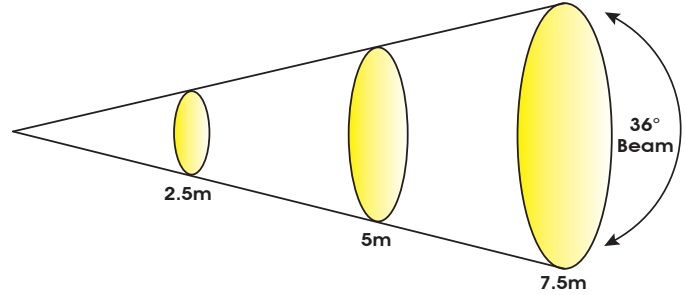

**SIZE / WEIGHT**

Length: 20.0" (508mm)  
 Width: 16.9" (430mm)  
 Vertical Height: 28.4" (721mm)  
 Weight: 57.3 lbs. (26 kg)

**ELECTRICAL / THERMAL**

AC 100-240V - 50/60Hz  
 500W Max Power Consumption  
 -13°F to 113°F (-25°C to 45°C)

**PHOTOMETRIC DATA**

MIN ZOOM	m		ft		m		ft		m		ft	
	Distance		Distance		Distance		Distance		Distance		Distance	
14° Beam Diameter	2.5	8.2	5	16.4	7.5	24.6	0.6	2.0	1.14	3.7	1.74	5.7
	lux	fc	lux	fc	lux	fc	lux	fc	lux	fc	lux	fc
Full ON	27,430	2548	7,485	695	3,270	304						

MAX ZOOM	m		ft		m		ft		m		ft	
	Distance		Distance		Distance		Distance		Distance		Distance	
36° Beam Diameter	2.5	8.2	5	16.4	7.5	24.6	1.61	5.3	3.22	10.6	4.83	15.8
	lux	fc	lux	fc	lux	fc	lux	fc	lux	fc	lux	fc
Full ON	4,735	440	1,233	115	585	54						