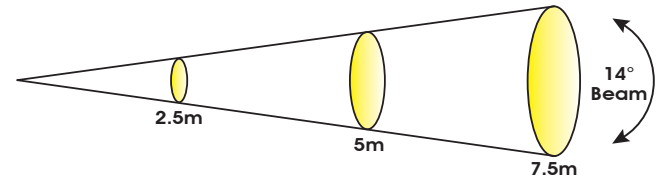

**SIZE / WEIGHT**

Length: 20.0" (508mm)  
 Width: 16.9" (430mm)  
 Vertical Height: 28.4" (721mm)  
 Weight: 57.3 lbs. (26 kg)

**ELECTRICAL / THERMAL**

AC 100-240V - 50/60Hz  
 500W Max Power Consumption  
 -13°F to 113°F (-25°C to 45°C)

**PHOTOMETRIC DATA**

MIN ZOOM	m		ft		m		ft		m		ft	
	Distance		Distance		Distance		Distance		Distance		Distance	
14° Beam Diameter	2.5	8.2	5	16.4	7.5	24.6	0.6	2.0	1.14	3.7	1.74	5.7
	lux	fc	lux	fc	lux	fc	lux	fc	lux	fc	lux	fc
Full ON	27,430	2548	7,485	695	3,270	304						

MAX ZOOM	m		ft		m		ft		m		ft	
	Distance		Distance		Distance		Distance		Distance		Distance	
36° Beam Diameter	2.5	8.2	5	16.4	7.5	24.6	1.61	5.3	3.22	10.6	4.83	15.8
	lux	fc	lux	fc	lux	fc	lux	fc	lux	fc	lux	fc
Full ON	4,735	440	1,233	115	585	54						