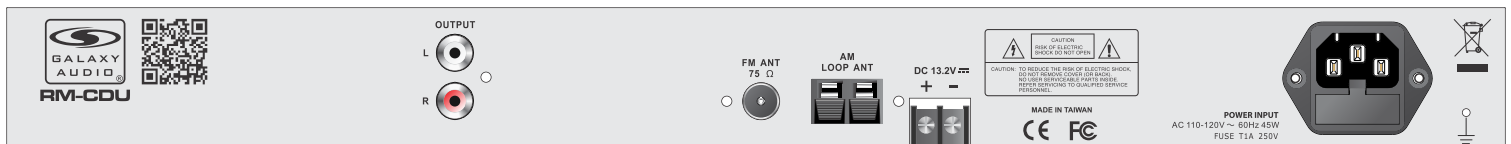

### Inputs:

Line In: 1/8" Stereo

13.2VDC Input: Screw Terminal

110-120 VAC Input: IEC C14

USB Type: A

Accessories: AM and FM Antenna

Power Cord

Remote Control

Dimensions: 19" x 1.75" x 9.5" (483 x 44.5 x 241 mm)

Weight: 7.54lbs (3.42 kg)

MAKERS OF THE ORIGINAL  
HOT SPOT PERSONAL MONITOR

Specifications subject to change without notice.

601 E. Pawnee Wichita, KS 67211 316. 263.2852 FAX 316.263.0642 [www.galaxyaudio.com](http://www.galaxyaudio.com)