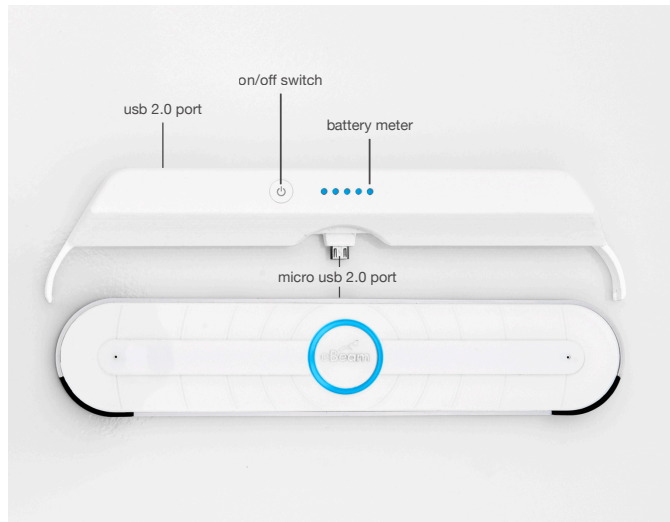

Portable design lets you take it with you on the go

Share with colleagues and maximize collaboration opportunities

Cordless feature enables you to store or lock up in your cabinet or desk for extra security after your work day

Flexible, Efficient & Intuitive

A full charge will give you up to 12 hours of continuous use, approximately one full week of typical classroom use

Handy battery-life indicator gives you details on its status in five increments

Ready to use out of the box.

Automatic shut-off mechanism to preserve power

For Use With

- eBeam Edge Wireless
- eBeam Edge Bluetooth

Technical Specifications

eBeam Edge Battery Pack

- part number:46003150
- battery type: Lithium-ion
- battery life: up to 12 hours
- charge time: approximately 3 hours* – ready for 1 hour of wireless use after just 15 minutes of charging.
- power specifications: 5V, 1A
- weight: 3 oz (85 g)
- dimensions: 8.05 x 1.89 x 0.95 in (205 x 48 x 24 mm)
- dimensions of Battery Pack and eBeam Edge when connected together: 8.05 x 2.56 x 0.95 in (205 x 65 x 24 mm)
- features: Power Button, 5-LED power indicator strip, clip-on attachment to eBeam Edge, magnetic attachment to interactive surface.

*Using a 5W USB power supply. Charging will take longer with power supplies under 5W.

Package Contents

- 1 eBeam Edge Battery Pack
- Getting Started Guide
- Warranty and Registration Information Card

Warranty

- 2 year limited

www.e-beam.com | 1.888.99.eBeam

Luidia Inc. is the creator of eBeam® interactive technology that helps the world capture and share content. The company's products are utilized by organizations of all sizes, with hundreds of thousands of users across multiple industries and geographies. For more information on Luidia, please visit www.e-beam.com or follow on Twitter and Facebook @eBeam.

©2013 Luidia, Inc. All rights reserved. eBeam and the Luidia logo are registered trademarks of Luidia, Inc. Other product names and logos are the property of their respective owners.

Empowering you to interact, share, create, learn and educate in your interconnected world.™