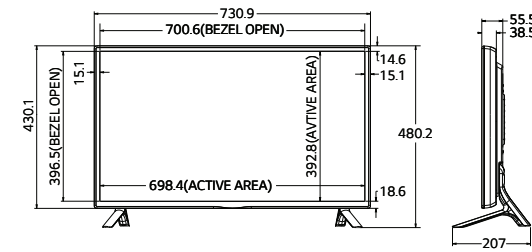

Printed in the USA May 2014

LS33A SERIES 32", 42", 47", 55", 65"

FEATURES

- Brightness: 300nit (32"/42"/47"), 300nit (55"), 350nit (65")
- Direct-LED Display
- Portrait/Landscape Orientation
- Embedded Media Player
- Vertical Retail Targets : SMB (Small & Medium Business), Retailers
- Energy Star 6.0 Compliant

- Low Screen Temperature
- High Resistance to Blackening Defect
- Wide Viewing Angle

DIMENSION (unit : mm)

32"

42"

47"

55"

65"

INTERFACE