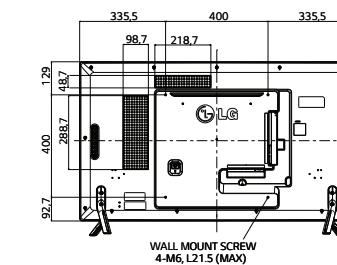

- Low Screen Temperature
- High Resistance to Blackening Defect
- Wide Viewing Angle

DIMENSION (unit : mm)

32"

42"

47"

55"

65"

INTERFACE