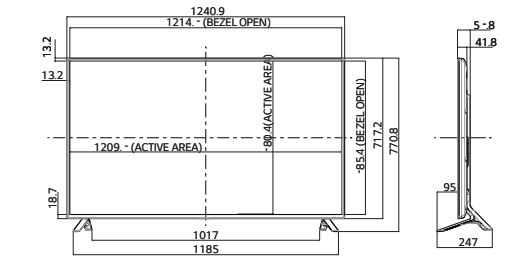

- Low Screen Temperature
- High Resistance to Blackening Defect
- Wide Viewing Angle

DIMENSION (unit : mm)

32"

42"

47"

55"

65"

INTERFACE