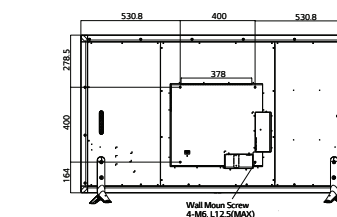

- Low Screen Temperature
- High Resistance to Blackening Defect
- Wide Viewing Angle

DIMENSION (unit : mm)

32"

42"

47"

55"

65"

INTERFACE