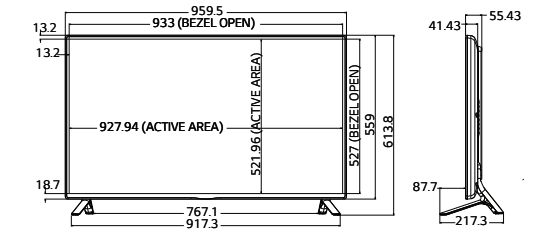

- Low Screen Temperature
- High Resistance to Blackening Defect
- Wide Viewing Angle

DIMENSION (unit : mm)

32"

42"

47"

55"

65"

INTERFACE