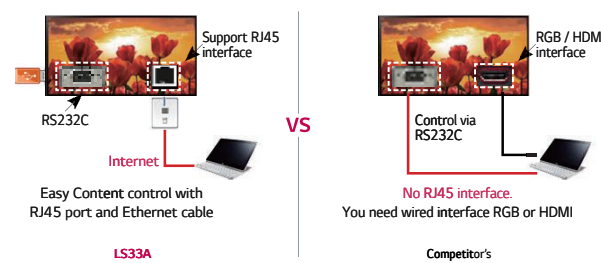

Slim Design

REMOTE CONTROL VIA RS232C & NETWORK

SuperSign embedded player with RJ45 interface allows easy content transfer and control via network.

Network Based Content Control

COST-EFFECTIVE SOLUTION

No need for an additional media player.