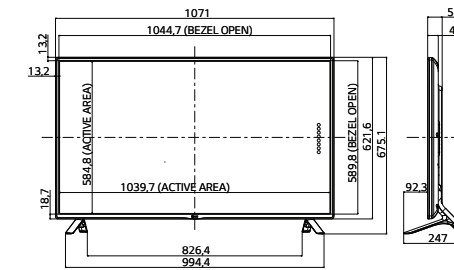

- Low Screen Temperature
- High Resistance to Blackening Defect
- Wide Viewing Angle

DIMENSION (unit : mm)

32"

42"

47"

55"

65"

INTERFACE