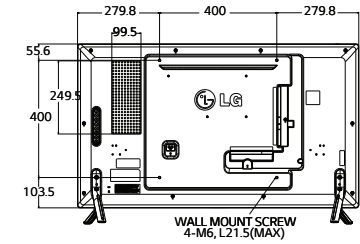

- Low Screen Temperature
- High Resistance to Blackening Defect
- Wide Viewing Angle

DIMENSION (unit : mm)

32"

42"

47"

55"

65"

INTERFACE