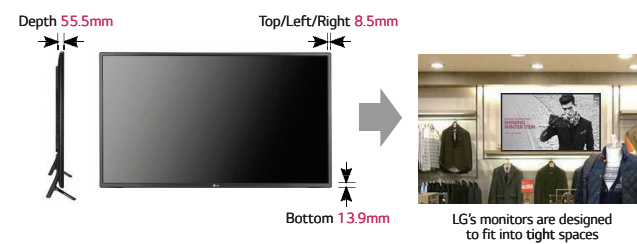

Slim Design