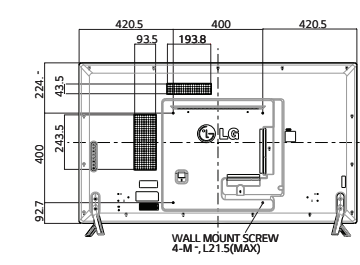

- Low Screen Temperature
- High Resistance to Blackening Defect
- Wide Viewing Angle

DIMENSION (unit : mm)

32"

42"

47"

55"

65"

INTERFACE