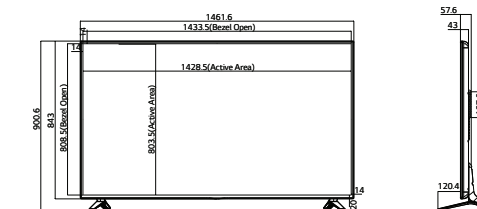

- Low Screen Temperature
- High Resistance to Blackening Defect
- Wide Viewing Angle

DIMENSION (unit : mm)

32"

42"

47"

55"

65"

INTERFACE