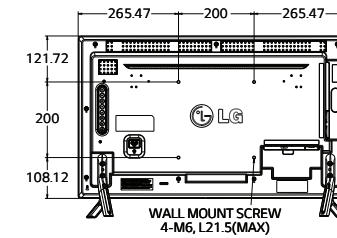

- Low Screen Temperature
- High Resistance to Blackening Defect
- Wide Viewing Angle

DIMENSION (unit : mm)

32"

42"

47"

55"

65"

INTERFACE