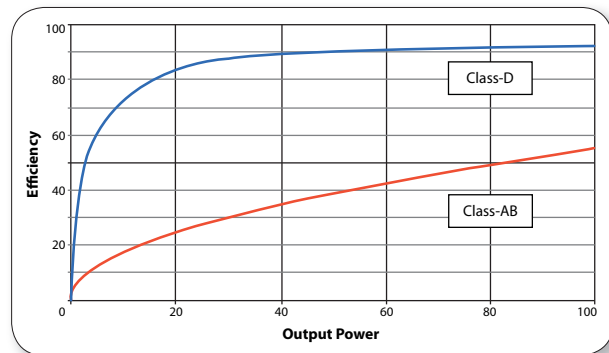

Class-D - Massive Power, Perfect Sound

Thanks to our revolutionary Class-D amplifier technology, we are able to provide you with enormous power and incredible sonic performance in an easy-to-use, ultra-portable and lightweight package. Class-D amplification makes all the difference, offering the ultimate in energy efficiency and eliminating the need for heavy power supplies and massive heat sinks. This amazing technology makes it possible to design and build extremely-powerful products that are significantly lighter in weight than their traditional counterparts, while using less energy and protecting the environment.