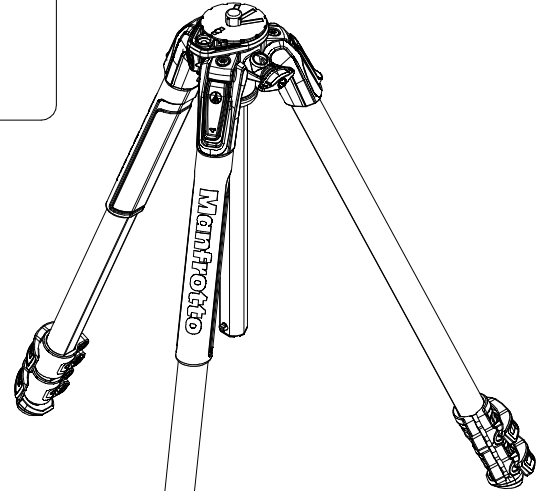

Manfrotto
Imagine More

ART. MT055XPRO3

Tool (TORX T25) included in :

- Spare part R103951
- Spare part R103952
- Spare part R103926
- Spare part R103927
- Spare part R1039232

R103940
set of n°2 pcs

BOX
R11039183 box for MT055XPRO3

R103967
(TUBE WITHOUT ENDGRAVINGS)
R103967L
(TUBE WITH ENDGRAVINGS)

R1039232
set of n°3 pcs