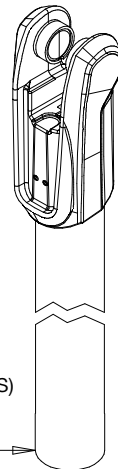

Manfrotto
Imagine More

ART. MT055XPRO3

Tool (TORX T25) included in :

- Spare part R103951
- Spare part R103952
- Spare part R103926
- Spare part R103927
- Spare part R1039232

R103940
set of n°2 pcs

BOX
R11039183 box for MT055XPRO3

R103967
(TUBE WITHOUT ENDGRAVINGS)
R103967L
(TUBE WITH ENDGRAVINGS)

R1039232
set of n°3 pcs