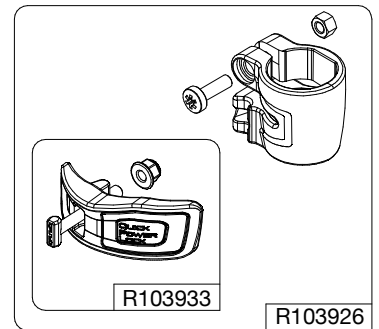

Manfrotto
Imagine More

ART. MT055XPRO3

Tool (TORX T25) included in :

- Spare part R103951
- Spare part R103952
- Spare part R103926
- Spare part R103927
- Spare part R1039232

R103940
set of n°2 pcs

BOX
R11039183 box for MT055XPRO3

R103967
(TUBE WITHOUT ENDGRAVINGS)
R103967L
(TUBE WITH ENDGRAVINGS)

R1039232
set of n°3 pcs