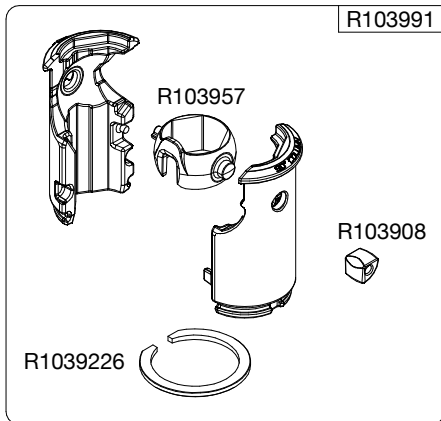

Manfrotto
Imagine More

ART. MT055XPRO3

Tool (TORX T25) included in :

- Spare part R103951
- Spare part R103952
- Spare part R103926
- Spare part R103927
- Spare part R1039232

R103940
set of n°2 pcs

BOX
R11039183 box for MT055XPRO3

R103967
(TUBE WITHOUT ENDGRAVINGS)
R103967L
(TUBE WITH ENDGRAVINGS)

R1039232
set of n°3 pcs