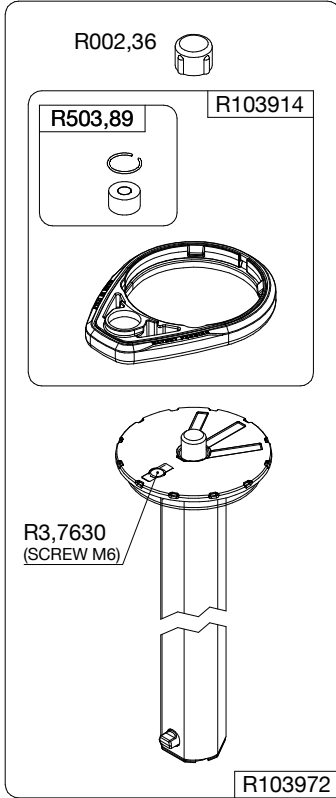

Manfrotto
Imagine More

ART. MT055XPRO3

Tool (TORX T25) included in :

- Spare part R103951
- Spare part R103952
- Spare part R103926
- Spare part R103927
- Spare part R1039232

R103940
set of n°2 pcs

BOX
R11039183 box for MT055XPRO3

R103967
(TUBE WITHOUT ENDGRAVINGS)
R103967L
(TUBE WITH ENDGRAVINGS)

R1039232
set of n°3 pcs