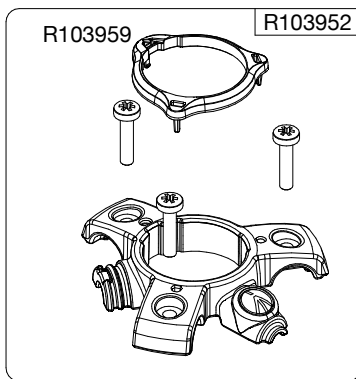

Manfrotto
Imagine More

ART. MT055XPRO3

Tool (TORX T25) included in :

- Spare part R103951
- Spare part R103952
- Spare part R103926
- Spare part R103927
- Spare part R1039232

R103940
set of n°2 pcs

BOX
R11039183 box for MT055XPRO3

R103967
(TUBE WITHOUT ENDGRAVINGS)
R103967L
(TUBE WITH ENDGRAVINGS)

R1039232
set of n°3 pcs