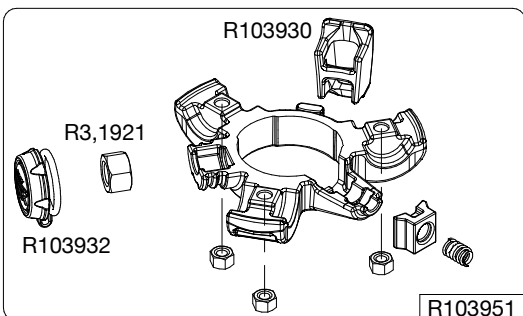

Manfrotto
Imagine More

ART. MT055XPRO3

Tool (TORX T25) included in :

- Spare part R103951
- Spare part R103952
- Spare part R103926
- Spare part R103927
- Spare part R1039232

R103940
set of n°2 pcs

BOX
R11039183 box for MT055XPRO3

R103967
(TUBE WITHOUT ENDGRAVINGS)
R103967L
(TUBE WITH ENDGRAVINGS)

R1039232
set of n°3 pcs