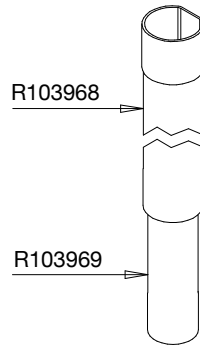

Manfrotto
Imagine More

ART. MT055XPRO3

Tool (TORX T25) included in :

- Spare part R103951
- Spare part R103952
- Spare part R103926
- Spare part R103927
- Spare part R1039232

R103940
set of n°2 pcs

BOX
R11039183 box for MT055XPRO3

R103967
(TUBE WITHOUT ENDGRAVINGS)
R103967L
(TUBE WITH ENDGRAVINGS)

R1039232
set of n°3 pcs