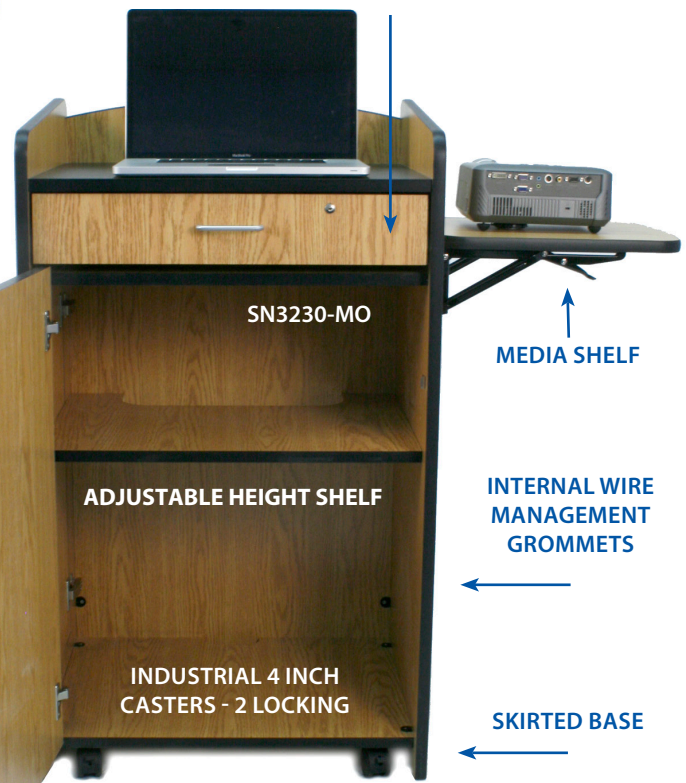

Multimedia Computer Lectern

FULLY ASSEMBLED

Locking doors, adjustable shelves, a slide out locking shelf, side door cabinet access, and it's on wheels!

Rounded corners and sculpted reveal lines for an elegant look that compliments any decor.

Dimensions: 25 1/2 in. W x 20 1/4 in D. x 43 1/2 in. H

Adjustable Height Shelf: (1) 24 in. W x 17.5 in. D

New!

New Sculpted Profile

Now Featuring
 16 Channel UHF
 Wireless
 Frequencies

SLIDE-OUT
 LOCKING SHELF

FRONT PANEL FOLDS DOWN

SIDE DOOR CABINET
 ACCESS

MEDIA SHELF

HOT SENSITIVE 19" DYNAMIC
 GOOSENECK MIC

New Sculpted Profile

New!

TWO 6X8 INCH
 SPEAKERS

SS3230-MH

SS3230-MP

SN3230-MO

ADJUSTABLE HEIGHT SHELF

INTERNAL WIRE
 MANAGEMENT
 GROMMETS

INDUSTRIAL 4 INCH
 CASTERS - 2 LOCKING

SKIRTED BASE

Maple (MP) Medium Oak (MO) Mahogany (MH) Walnut (WT)

		Ship Weight	MSRP
SN3230	Non-Sound Lectern	186 lbs.....	\$762.00
SS3230	Lectern with S805A amplifier, dynamic gooseneck mic, two built-in 6 x 8 in. Jensen speakers	200 lbs	\$1049.00
SW3230	Lectern with SW805A wireless amplifier with built-in 16 channel receiver, two built-in Jensen speakers, dynamic gooseneck mic, plus your choice of wireless mic: choose either lapel/headset, handheld, or over-the ear mic	200 lbs	\$1310.00