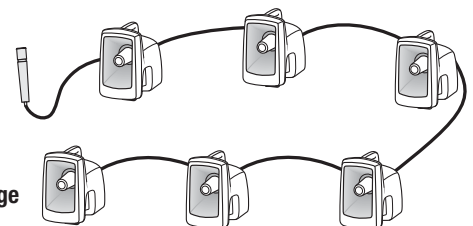

Replacement AC charger/adaptor

MEGA-BAT

Replacement battery

SPECIFICATIONS

MegaVox Pro

Rated power:	22 watts
Max SPL @ rated power:	126 dB @ 1 meter
Frequency response:	400 Hz - 10 kHz
Line input:	Hi-Z, unbalanced, 1/4"-phone
Mic input 1:	Lo-Z, unbalanced, 1/4"-phone (used for wireless on MEGA-6000U1)
Mic input 2:	Lo-Z, unbalanced, 1/4"-phone
Line output (post fader):	Lo-Z, 1/4"-phone
Speaker output:	8Ω, unswitched, 1/4"-phone
Battery type:	12 volt rechargeable, 5.4 AH
Operation time:	6 -10 hours (dependent upon use)
Charger (Anchor RC-6000):	18V DC/universal input (100Vac - 240Vac, 50 - 63Hz)
Dimensions (HWD):	13 x 9 x 14", 33 x 23 x 36 cm
Weight:	15 pounds, 6.8 Kg.

MegaVox Pro Daisy-Chain

Simple line-out to line-in connection expands your coverage

Specifications subject to change without notice.

Anchor Audio, Inc. • Torrance, California

(310) 784-2300 • www.anchoraudio.com