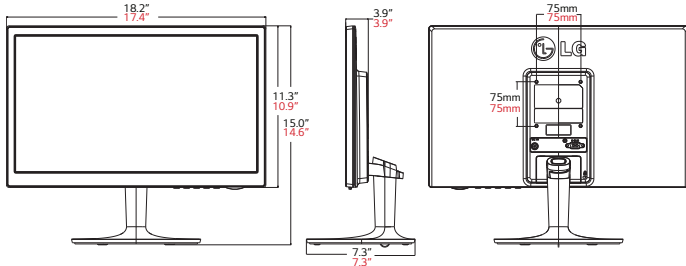

Super Energy Saving Monitor

▶ 24M34D-B

24" class (23.6" measured diagonally)

▶ 22M34D-B

22" class (21.5" measured diagonally)

▶ 20M35D-B

20" class (19.5" measured diagonally)

▶ 19M35D-B

19" class (18.5" measured diagonally)

24M34D-B/22M34D-B

20M35D-B/19M35D-B

Rear Jack Panel

PANEL	Model	24M34D-B	22M34D-B	20M35D-B	19M35D-B
Panel Size (Measured Diagonally)		24" class (23.6")	22" class (21.5")	20" class (19.5")	19" class (18.5")
Panel Type		TN			
Color Gamut (CIE1976)		72%			
Color Depth (Number of Colors)		16.7M colors			
Pixel Pitch(mm)		0.2715 x 0.2715	0.248 x 0.248	0.271 x 0.262	0.3 x 0.3
Aspect Ratio		16:9			
Native Resolution		1920 x 1080		1600 x 900	1366 x 768
Brightness		200 cd/m ²			
Contrast Ratio (Typ.)		1000:1		600:1	
Dynamic CR (DCR)		5,000,000:1			
Response Time		5ms (G to G)			
Viewing Angle		170°/160°	90°/65°		
Surface Treatment		Hard Coating (3H), Antiglare			
SIGNAL (INPUT)	D-Sub		Yes		
	DVI-D		Yes		