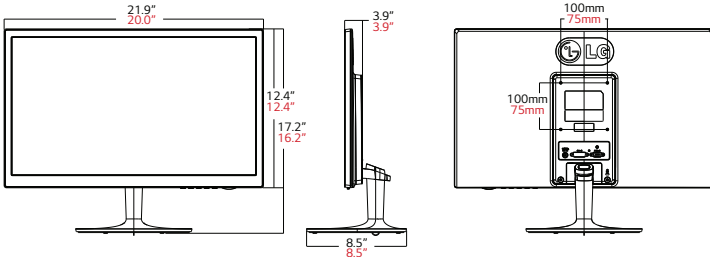

- LG's Super Energy Saving Mode reduces power consumption without lowering the brightness of the monitor.

Specifications

Native Display Resolution	1920 x 1080 (24M34D-B/22M34D-B) 1600 x 900 (20M35D-B) 1366 x 768 (19M35D-B)
High Brightness	200 cd/m ²
Contrast Ratio	1,000:1, 5,000,000:1 (DCR) (24M34D-B/22M34D-B) 600:1, 5,000,000:1 (DCR) (20M35D-B/19M35D-B)
5MS Response Time	
Tilt and Base Detachable Stand	
Vesa™ Compliant Wall Mountable	
3-Year Limited Warranty Parts/Labor/Backlight	

Super Energy Saving Monitor

▶ 24M34D-B

24" class (23.6" measured diagonally)

▶ 22M34D-B

22" class (21.5" measured diagonally)

▶ 20M35D-B

20" class (19.5" measured diagonally)

▶ 19M35D-B

19" class (18.5" measured diagonally)

24M34D-B/22M34D-B

20M35D-B/19M35D-B

Rear Jack Panel

PANEL	Model	24M34D-B	22M34D-B	20M35D-B	19M35D-B
Panel Size (Measured Diagonally)		24" class (23.6")	22" class (21.5")	20" class (19.5")	19" class (18.5")
Panel Type		TN			
Color Gamut (CIE1976)		72%			
Color Depth (Number of Colors)		16.7M colors			
Pixel Pitch(mm)		0.2715 x 0.2715	0.248 x 0.248	0.271 x 0.262	0.3 x 0.3
Aspect Ratio		16:9			
Native Resolution		1920 x 1080		1600 x 900	1366 x 768
Brightness		200 cd/m ²			
Contrast Ratio (Typ.)		1000:1		600:1	
Dynamic CR (DCR)		5,000,000:1			
Response Time		5ms (G to G)			
Viewing Angle		170°/160°	90°/65°		
Surface Treatment		Hard Coating (3H), Antiglare			
SIGNAL (INPUT)	D-Sub		Yes		
	DVI-D		Yes		