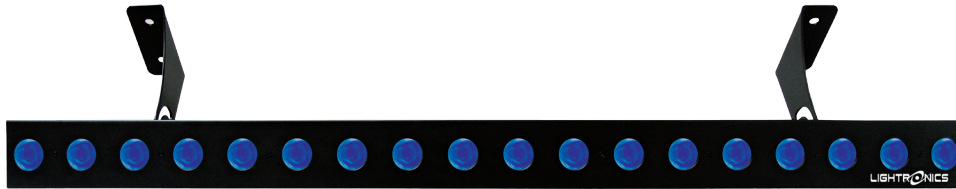

Lighting Fixtures

FXLD818B4I LED LIGHTING FIXTURE

- 18 - 8 Watt LEDs
- 160 Total Watts
- 4in1 Quad-Color LEDs
- RGBW
- Control System: DMX, Autorun, and Host/Slave
- Flicker Free (Refresh Rate >400 Hz)
- HD Video Compatible
- 4 / 7 Channel Operation
- 25° Lens
- Four Character LED Display
- 3-Pin DMX In/Out
- Adjustable Mounting Brackets

The FXLD818B4I is a RGBW LED light bar lighting fixture. It is suitable for stage, disco, night club, and other artistic applications. It has several stand alone control modes and can operate via a DMX-512 external signal. Adjustable mounting brackets are included.

SPECIFICATIONS

DMX Channels:	4 / 7	IP Rating:	IP20
DMX In/Out:	3-Pin XLR	Cooling:	2 Fans
Power Supply:	120 VAC, 50/60Hz	Refresh Rate:	>400 Hz
Power Consumption:	Max. 160W	Size:	40"L x 4.375"D x 4.375"H
Power Connectors:	20A Powercon	Weight:	15 lbs