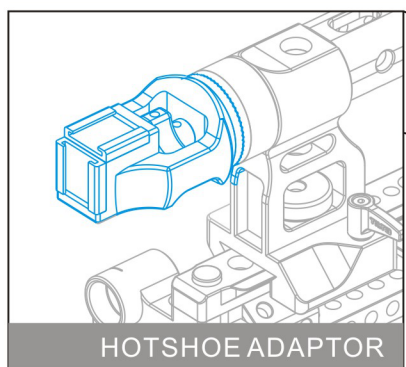

TOP HANDLE+TOP 15mm ROD ADAPTOR+SONY FS700 ARMOR

- 1.TOP HANDLE+TOP 15mm ROD ADAPTOR
+SONY FS700 ARMOR
- 2.15mm LSW BASEPLATE
- 3.5'LSW DOVETAIL PLATE
- 4.10'LSW DOVETAIL PLATE
- 5.15mmx300mm ROD*2
- 6.15mmx200mm ROD*2
- 7.15mmx100mm ROD*2
- 8.15mm ROD EXTENSION SCREW*2
- 9.HOTSHOE ADAPTOR