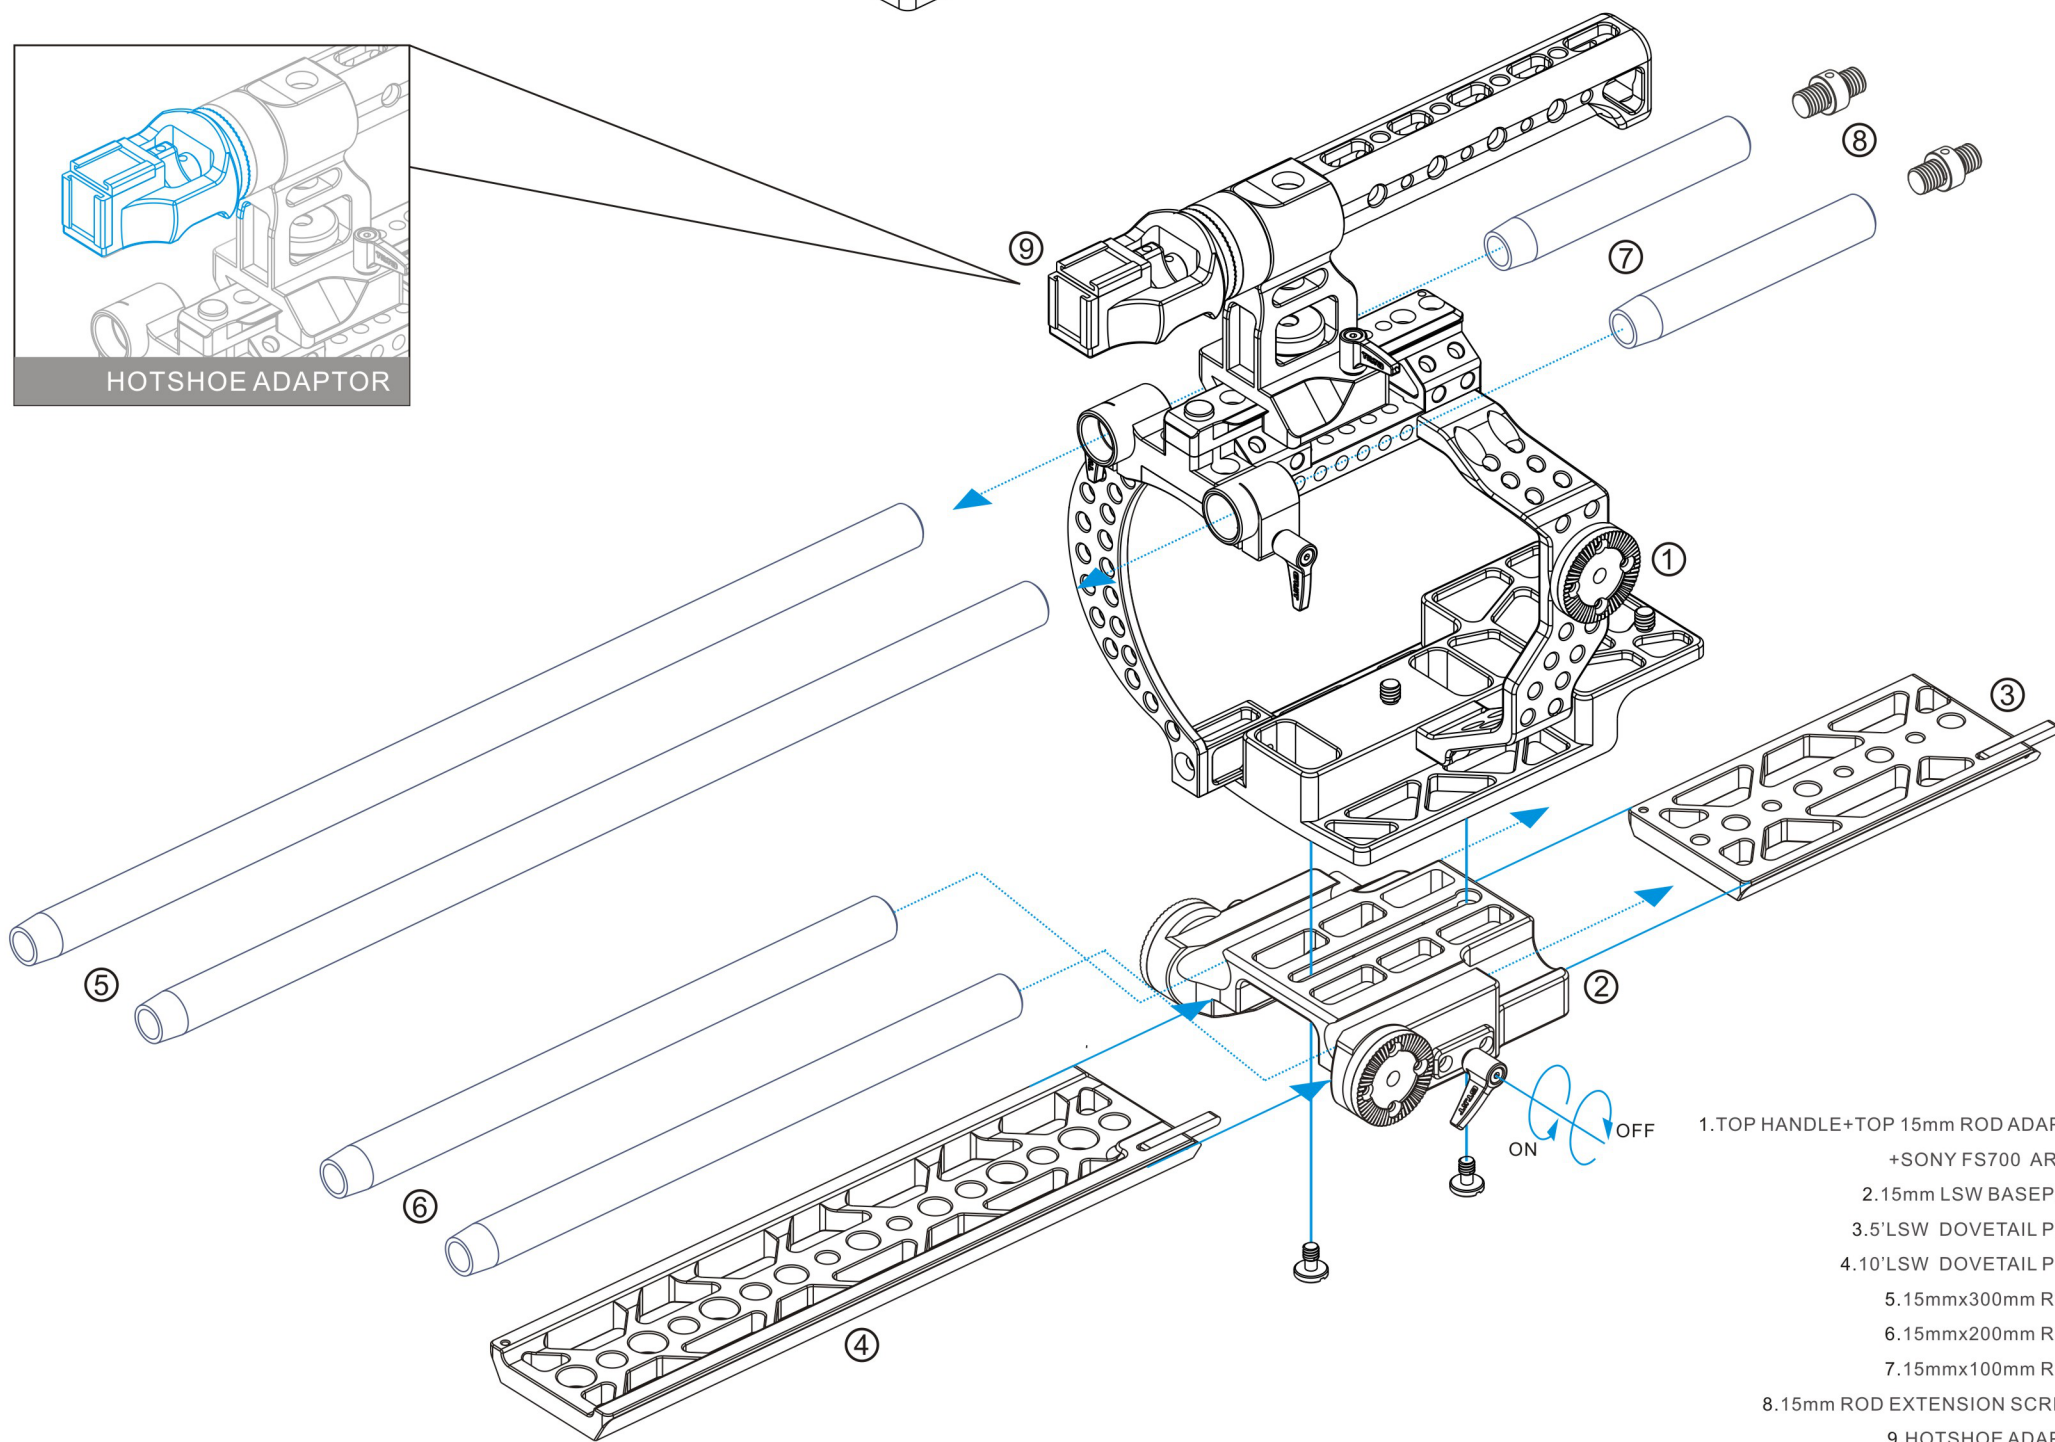

TOP HANDLE+TOP 15mm ROD ADAPTOR+SONY FS700 ARMOR

- 1.TOP HANDLE+TOP 15mm ROD ADAPTOR
+SONY FS700 ARMOR
- 2.15mm LSW BASEPLATE
- 3.5'LSW DOVETAIL PLATE
- 4.10'LSW DOVETAIL PLATE
- 5.15mmx300mm ROD*2
- 6.15mmx200mm ROD*2
- 7.15mmx100mm ROD*2
- 8.15mm ROD EXTENSION SCREW*2
- 9.HOTSHOE ADAPTOR