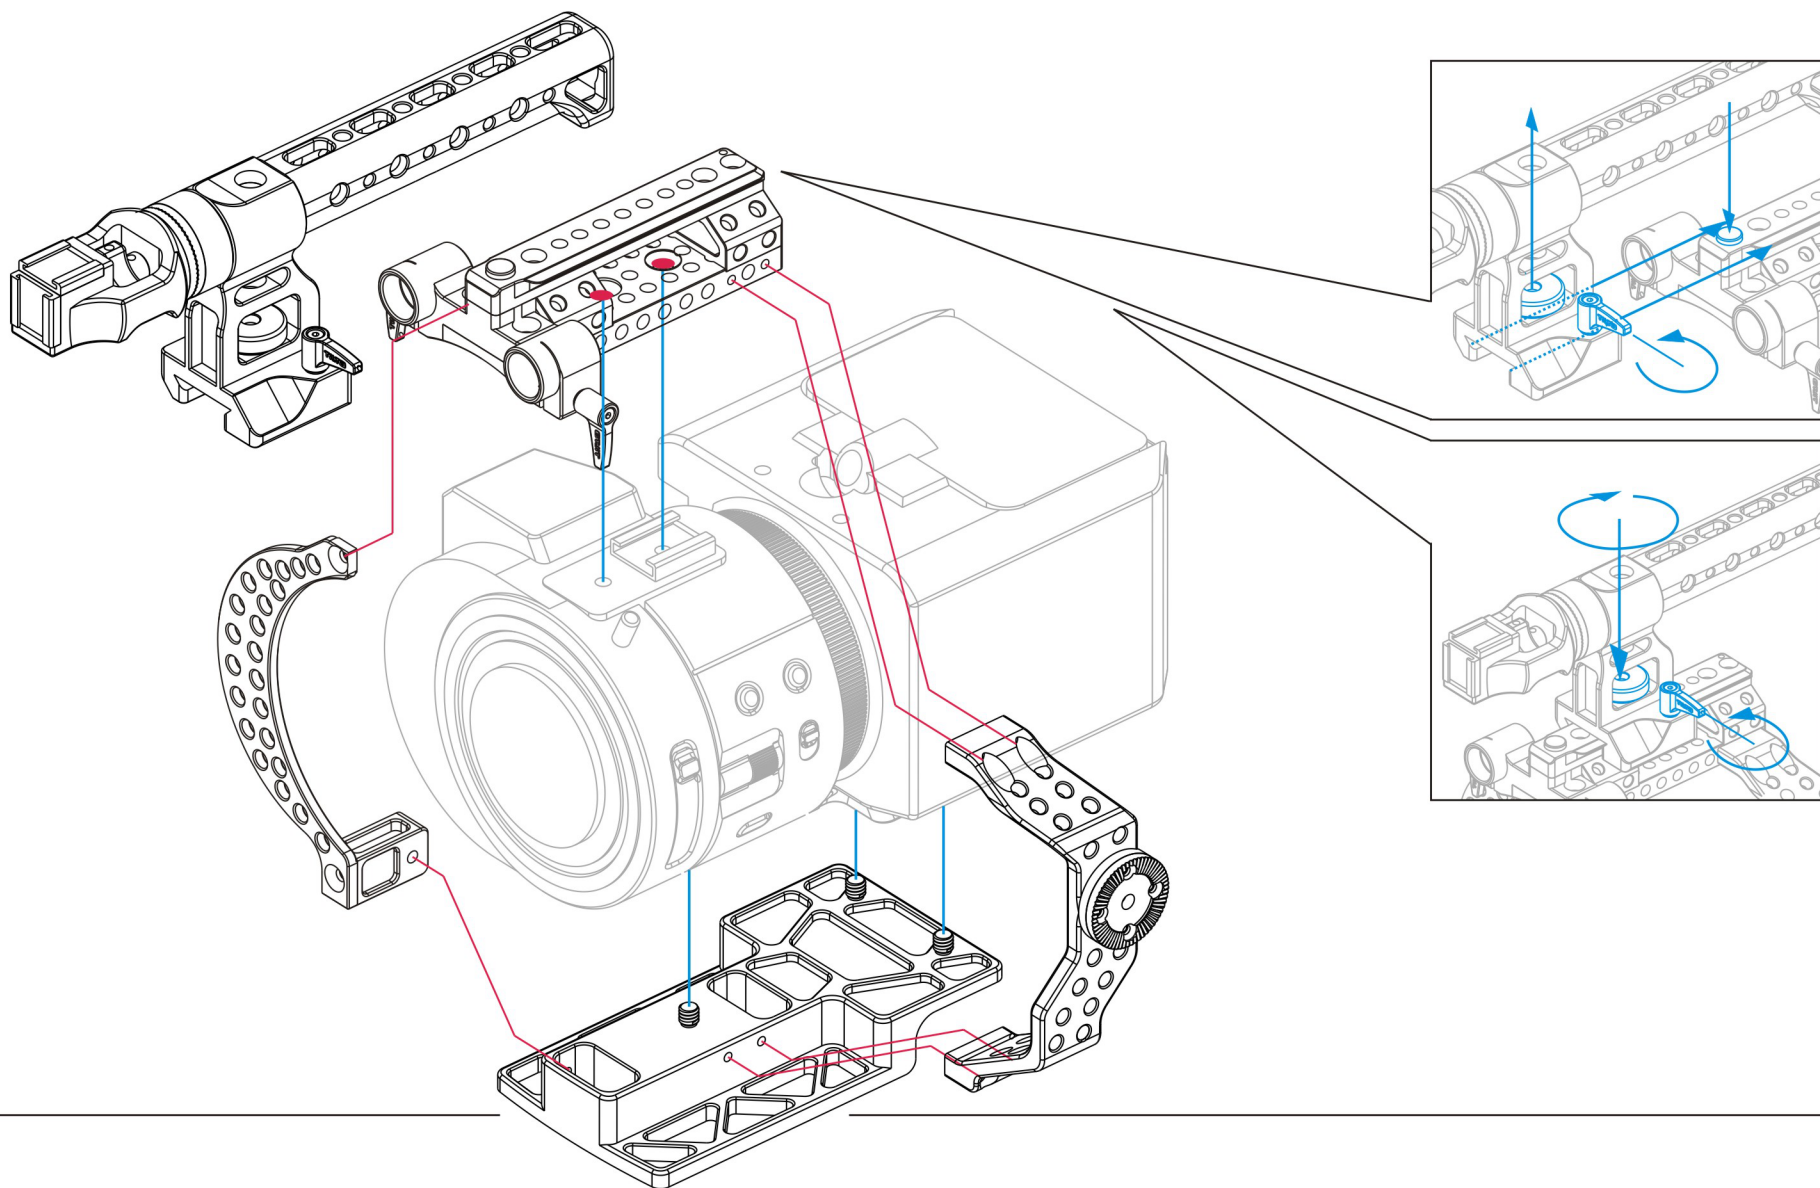

TOP HANDLE+TOP 15mm ROD ADAPTOR+SONY FS700 ARMOR

- 1.TOP HANDLE+TOP 15mm ROD ADAPTOR
+SONY FS700 ARMOR
- 2.15mm LSW BASEPLATE
- 3.5'LSW DOVETAIL PLATE
- 4.10'LSW DOVETAIL PLATE
- 5.15mmx300mm ROD*2
- 6.15mmx200mm ROD*2
- 7.15mmx100mm ROD*2
- 8.15mm ROD EXTENSION SCREW*2
- 9.HOTSHOE ADAPTOR