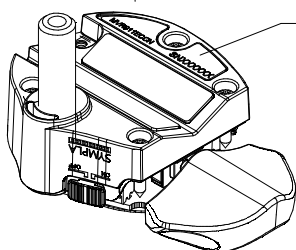

Service spare part

ART. MVR911ECCN

For serial number
from 0000001

NB. Spare part R1010,102
is calibrated and tested

NB. Put serial number
in proper seat

R1010,102

R1010,155