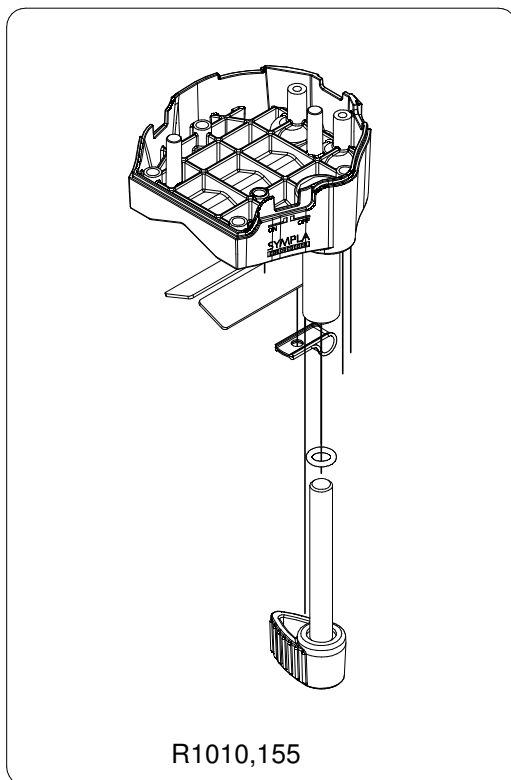

Service spare part

ART. MVR911ECCN

For serial number
from 0000001

NB. Spare part R1010,102
is calibrated and tested

NB. Put serial number
in proper seat

R1010,102

R1010,155