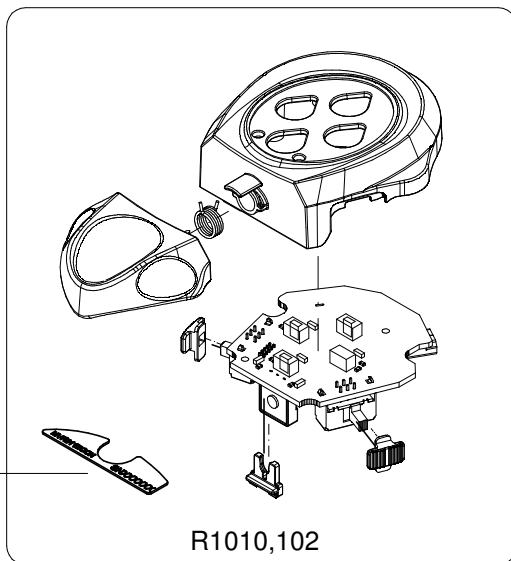

Service spare part

ART. MVR911ECCN

For serial number
from 0000001

NB. Spare part R1010,102
is calibrated and tested

NB. Put serial number
in proper seat

R1010,102

R1010,155