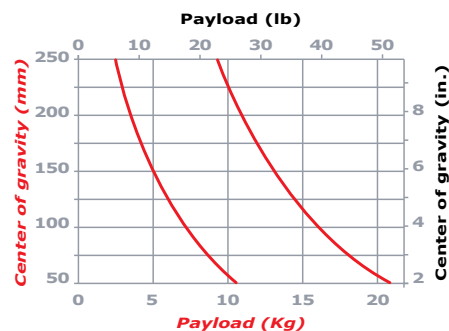

■ specifications

Payload capacity: **16 Kg (35 lbs)**

Weight: **3,5 Kg (7.7 lbs)**

Pan range: **360°**

Tilt range: **+/- 90°**
with sliding base plate
+90° /-70°
with quick attachment plate

Counterbalance: **Continuous**

Fluid drag: **Continuous**

Bowl diameter: **100 mm**

Temp. range: **-40°/+60°C (-40°/+158°F)**

accessories ■

S 731/SML

D 734

C 928