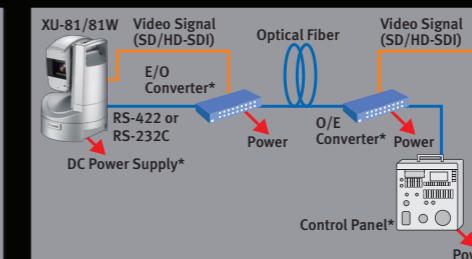

For Long Distance Control

*Optional items from third party vendors.