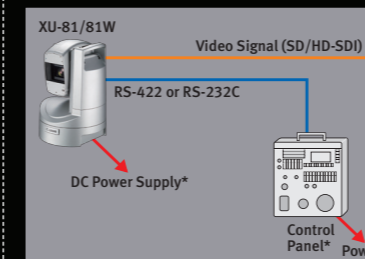

SYSTEM CONFIGURATION EXAMPLES

For Short Distance Control