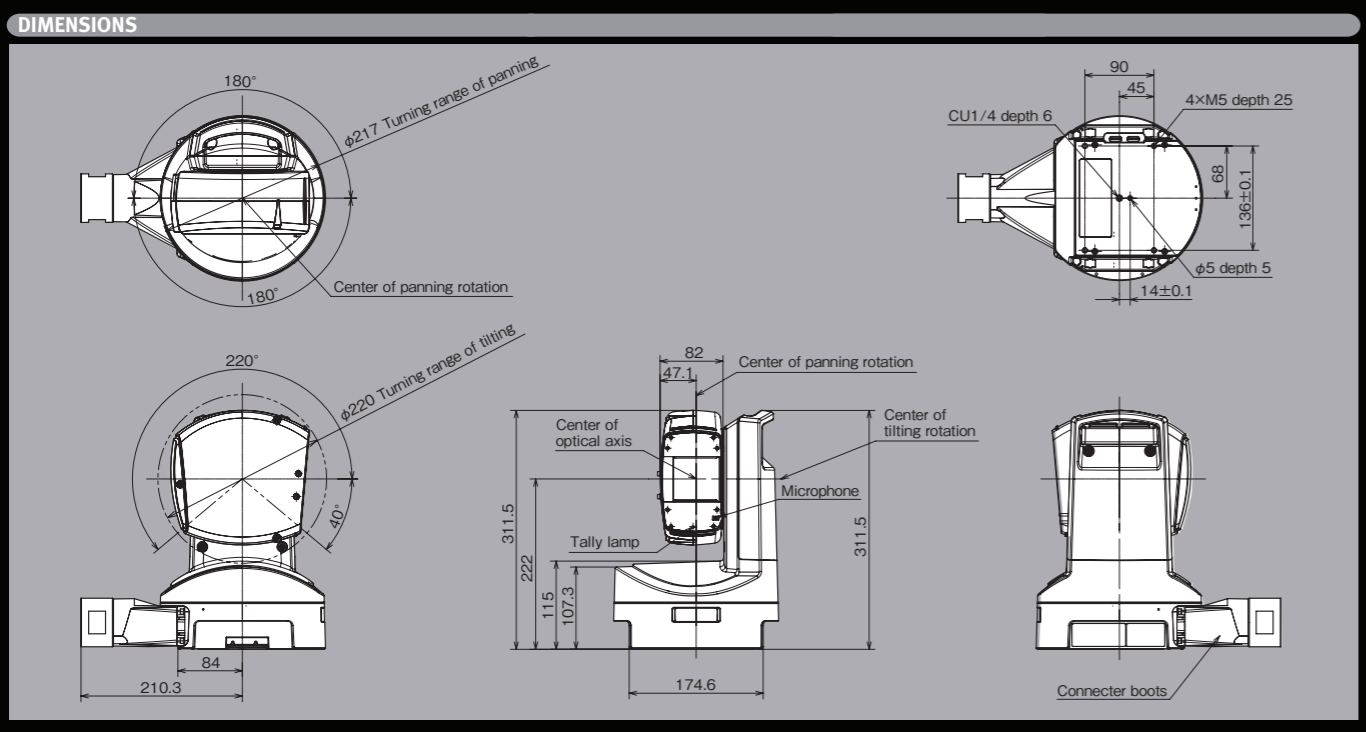

SPECIFICATIONS	
Camera & Lens	
Image Sensor	1/3 CMOS
Focal Length / F-No.	f=4.7-94mm / F1.6-3.5
Minimum Object Distance	1m (at Tele End)
Angle of View	W59.4° - T3.0° (1920x1080)
Zoom Ratio	20x
Digital Zoom	12x
Focusing System	AUTO / MANUAL / INF
Shutter Speed	2sec-1/10,000sec
Gain	AUTO / MANU (0~+42dB)
White Balance	AUTO / OUTDOOR / INDOOR / MANU / ATW
ND Filter	OFF / 1/32
Mounting Options	Upright / Inverted
AE Control	AUTO / MANU / NIGHT / Shutter priority / Aperture priority
ICR	ON/OFF
Minimum Illumination	0.6 lux (F1.6, 1/60sec, Full-Gain)
Pan-Tilt	
Operational Conditions	Indoors / Outdoors
Operational Angle	Pan: ±180° Tilt: +220°~-40°
Operating Speed	Pan/Tilt: 0.3~40°/sec (normal speed mode) Pan/Tilt: 0.3~60°/sec (high speed mode)
Preset Position	128
Stationary accuracy	±10' or less
Video Output	HD: BNC (HD-SDI) SD: BNC (Composite Monitor)
GENLOCK Input	BNC (BB Sync/HD3value Sync)
Picture Flip Function	Flip: ON/OFF
Control Interface	D-sub9 (RS-232) x RJ-45 (RS-422) x 1
Operating Temperature	Ambient -15~40°C / ~90% (non-condensing)
Control Protocol	NU Protocol
Communication Speed	9,600bps
Microphone	Waterproof Microphone: lower part of the camera / 0dBm / 600 Ω unbalanced output (with limiter)
Noise	NC30 (40°/s), NC45 (60°/s) (when Wiper, ND Filter, and IRC Filter are not in operation)
Power Source	DC12V±10%
Power Consumption	20W
Size (W×H×D)	217×311×217[mm] (without projection)
Weight	6.6kg (without ND Filter and Wiper)
HD-SDI Format	1080/59.94i | 1080/50i | 720/59.94p | 720/50p
SD Format	NTSC/PAL (linked with the HD-SDI output)
GENLOCK	Internal/External, Auto Switching
Waterproof/Dustproof Rating	IP55
Wind-Velocity-Resistance	Normal Operation: ~15m/s Operation Possible: ~30m/s Non Destruction: ~60m/s
Models	XU-81 / XU-81W* (*XU-81W is the model with servo ND filter and wiper)
Optional Outdoor Installation	Washer

1-800-OK-CANON
pro.usa.canon.com

Canon U.S.A., Inc.
One Canon Park
Melville, NY 11747 U.S.A.

Canon makes no representations or warranties with respect to any third party accessory or product mentioned herein.

Canon

INNOVATION
In TV Optics Since 1958

Toward 100 years anniversary