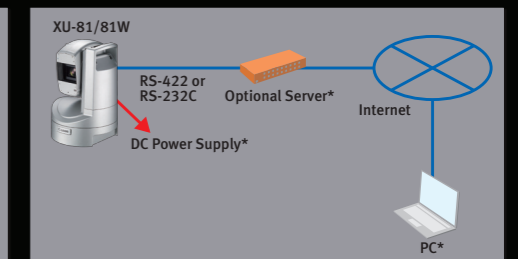

For Long Distance Control

*Optional items from third party vendors.