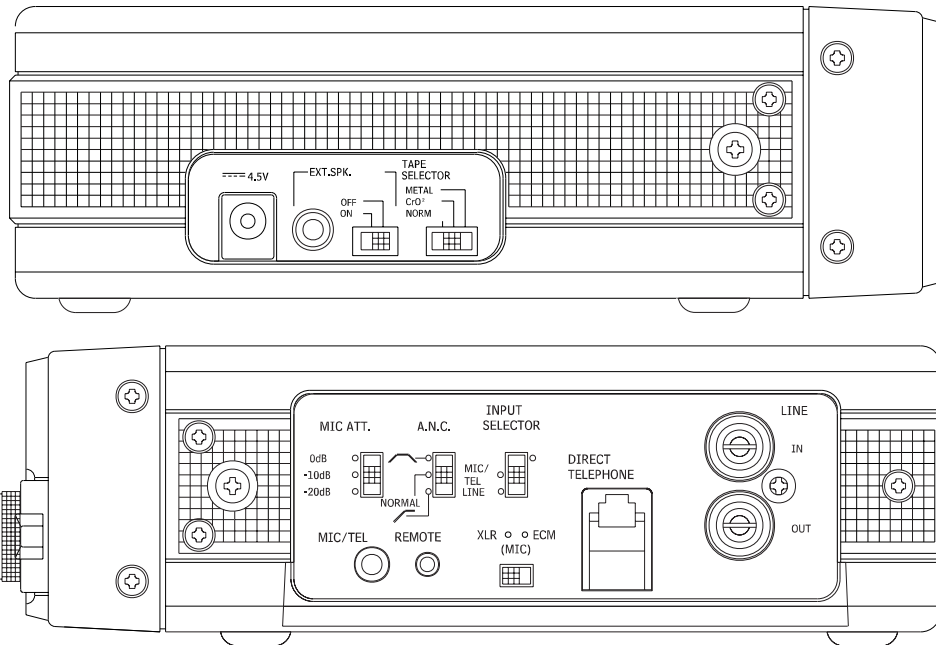

MODEL PMD222

PORTABLE CASSETTE RECORDER ACCESSORIES

CLC221 Vinyl Carrying Case - This vinyl carrying case fits PMD models 101, 201, 221, and 222. It has cutouts and flaps which allow complete operation while in the case, and provides protection against scratches and dents.

WPC221 Weather Resistant Case - This padded nylon carrying case fits all PMD portable cassette recorders, and includes cutouts and flaps which allow for complete operation while in the case.

RB430 Rechargeable Battery - This Ni-Cad battery is for use with any of the PMD portable cassette recorders. It fits in the battery compartment in place of the D-Cell batteries, and can be recharged in the unit. It provides 3 hours of playback or 2.5 hours of recording on a 8 hour charge.

DA36T AC Adaptor - This adaptor is identical to the adaptor supplied with PMD models 201, 221, 222, and 430. It converts 120V AC to 4.5V DC at the correct power levels for operation of the PMD portable cassette recorders.

CA221 Car Adaptor - This adaptor plugs into a standard automotive cigarette lighter, and powers any of the PMD portable cassette recorders.