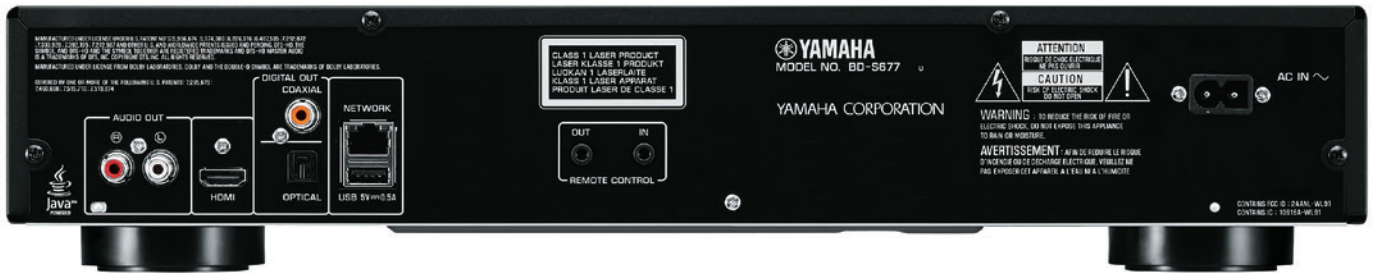

Easy Setup and Operations

- Setup Wizard makes setup easy
- Automatic wireless setup with the WPS (Wi-Fi Protected Setup)
- Software upgrade via network or USB
- Multi-language on-screen display GUI
- Sequential operations of the TV, AV receiver and this Player (HDMI CEC)
- One-touch power on and playback from AV Receiver SCENE button via HDMI CEC
- iPhone/iPad, Android phone/tablet app control

GENERAL

Standby Power Consumption	≤ 0.3 W (HDMI Control off, Standby Through off)
Dimensions (W x H x D)	17-1/8" x 3-3/8" x 10-1/8"
	435 x 86 x 257 mm
Weight	6.0 lbs.; 2.7 kg

Extensive Connections

HDMI Output	1
USB Port (Front Panel / Rear Panel)	1 / 1
Digital Audio Output (Optical / Coaxial)	1 / 1