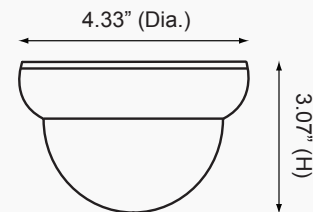

Miniature Weather/Vandal/Tamper Resistant Color Dome Camera with Chameleon Cover™

- CCLR13D1G** 2.8-12mm auto iris varifocal lens, dark grey housing
CCLR13D7G 3.6mm fixed board lens, dark grey housing
CCLR13D8G 6mm fixed board lens, dark grey housing

Features

- 1/3" Sony Super HAD™ CCD
- 600 TV lines of resolution
- 3-way internal wall & ceiling mount
- Chameleon Cover™: snaps on and can be painted to match any décor!*
- Vandal Resistant: able to withstand hits from a 10 lb. sledgehammer
- Tamper Resistant: tamperproof screws for enhanced security
- Weather Resistant: good for indoor or outdoor usage
- 12VDC / 24VAC dual voltage operation
- IP66 compliant
- 5 year warranty

Shown with included paintable, snap-on Chameleon Cover™

Specifications

Image Sensor	1/3" Sony Super HAD™ CCD
Resolution.....	600 TV lines
Minimum Illumination.....	0.1 lux
Total Pixels	537 (H) x 505 (V)
Effective Pixels	510 (H) x 492 (V)
Electronic Shutter Speed.....	1/60 sec. – 1/100,000 sec.
S/N Ratio	More than 50dB
Video Output.....	1.0Vp-p / 75 ohms
	BNC & video test connector
Scanning System.....	2:1 interlace
Synchronization	Internal
Power Supply	12VDC / 24VAC dual voltage operation
	(power supply not included)
Power Consumption	12VDC, 130mA / 24VAC, 75mA
Operating Temperature.....	-20° F – 122° F
Dimensions	3.07" (H) x 4.33" (Dia.)
Weight	1.54 lbs.