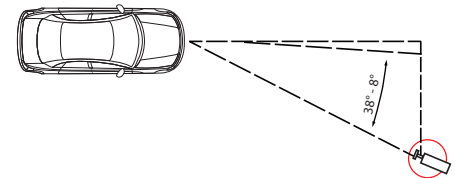

### Features

- High-contrast imaging performance that delivers sharp, clear license-plate captures
- 80 IR LEDs work perfectly even in total darkness to deliver clear license plate images
- 9-22mm varifocal IR-corrected lens optimizes day/night performance, even in very low light conditions and captures a wide field
- Captures license plates up to 24 mph
- Weather resistant operation
- IP66 compliant
- 5 year warranty

### Specifications

Image Sensor .....	1/3" 760 CCD
Resolution.....	550 TV lines
Minimum Illumination.....	0 lux (with IR LEDs on)
Effective Pixels .....	811 (H) x 508 (V)
Type.....	Monochrome
Number of IR LEDs .....	80 IR LEDs for more than 10,000 hours (140° F)
IR Range .....	6.6 - 49 ft. (depending on scene reflection)
IR LED Wavelength .....	850nm
TV System.....	NTSC
Viewing Angle.....	Horizontal: 38° (wide) - 8° (tele) Vertical: 38° (wide) - 10° (tele)
S/N Ratio .....	More than 50db (AGC off)
Video Output.....	1.0Vp-p / 75 ohms
Scanning System.....	2:1 interlaced
Power Supply .....	12VDC (power supply not included)
Power Consumption .....	200mA
Operating Temperature.....	-22° F – 140° F
Housing .....	Compact die cast aluminum sunshield
Dimensions.....	4.88" (W) x 7.8" (H) x 12.01" (L)
Weight .....	4.2 lbs.