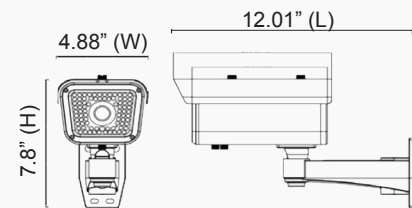

## Weather Resistant License Plate Capture Bullet Camera

**CLPR66B4B** 9-22mm F1.4 auto iris varifocal lens, dark grey housing  
IR-corrected lens with external adjustments for zoom & focus

*Note: Because of the special nature of this camera, during the day the scene will be monochrome. All license plates will be highlighted.*

### Features

- High-contrast imaging performance that delivers sharp, clear license-plate captures
- 80 IR LEDs work perfectly even in total darkness to deliver clear license plate images
- 9-22mm varifocal IR-corrected lens optimizes day/night performance, even in very low light conditions and captures a wide field
- Captures license plates up to 24 mph
- Weather resistant operation
- IP66 compliant
- 5 year warranty

### Specifications

Image Sensor .....	1/3" 760 CCD
Resolution.....	550 TV lines
Minimum Illumination.....	0 lux (with IR LEDs on)
Effective Pixels .....	811 (H) x 508 (V)
Type.....	Monochrome
Number of IR LEDs .....	80 IR LEDs for more than 10,000 hours (140° F)
IR Range .....	6.6 - 49 ft. (depending on scene reflection)
IR LED Wavelength .....	850nm
TV System.....	NTSC
Viewing Angle.....	Horizontal: 38° (wide) - 8° (tele) Vertical: 38° (wide) - 10° (tele)
S/N Ratio .....	More than 50db (AGC off)
Video Output.....	1.0Vp-p / 75 ohms
Scanning System.....	2:1 interlaced
Power Supply .....	12VDC (power supply not included)
Power Consumption .....	200mA
Operating Temperature.....	-22° F – 140° F
Housing .....	Compact die cast aluminum sunshield
Dimensions.....	4.88" (W) x 7.8" (H) x 12.01" (L)
Weight .....	4.2 lbs.