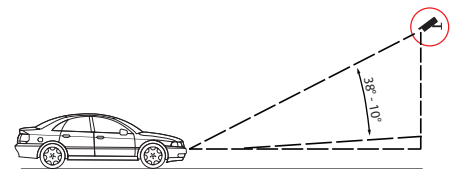

### Features

- High-contrast imaging performance that delivers sharp, clear license-plate captures
- 80 IR LEDs work perfectly even in total darkness to deliver clear license plate images
- 9-22mm varifocal IR-corrected lens optimizes day/night performance, even in very low light conditions and captures a wide field
- Captures license plates up to 24 mph
- Weather resistant operation
- IP66 compliant
- 5 year warranty

### Specifications

Image Sensor .....	1/3" 760 CCD
Resolution.....	550 TV lines
Minimum Illumination.....	0 lux (with IR LEDs on)
Effective Pixels .....	811 (H) x 508 (V)
Type.....	Monochrome
Number of IR LEDs .....	80 IR LEDs for more than 10,000 hours (140° F)
IR Range .....	6.6 - 49 ft. (depending on scene reflection)
IR LED Wavelength .....	850nm
TV System.....	NTSC
Viewing Angle.....	Horizontal: 38° (wide) - 8° (tele) Vertical: 38° (wide) - 10° (tele)
S/N Ratio .....	More than 50db (AGC off)
Video Output.....	1.0Vp-p / 75 ohms
Scanning System.....	2:1 interlaced
Power Supply .....	12VDC (power supply not included)
Power Consumption .....	200mA
Operating Temperature.....	-22° F – 140° F
Housing .....	Compact die cast aluminum sunshield
Dimensions.....	4.88" (W) x 7.8" (H) x 12.01" (L)
Weight .....	4.2 lbs.