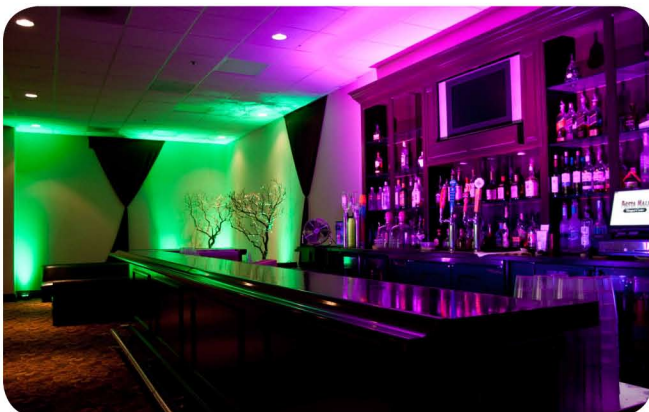

Specifications

- Light Source: 7 x 3W Tri (3 in 1) RGB LEDs
- RGB Mode, Sound Active, Static Color, Auto Mode, DMX Control
- 5 Hours of operation at full on; 4.5 Hours Full Charge time
- 40° Beam Angle for wide coverage pattern; smooth color mixing
- DMX Modes : 1,2,3,3A,4,5,6, or 7 channels: 3 PIN DMX In/Out
- AC Power Consumption: .44 Amps @ 110V; .22 Amps @ 220V
- Compatible with ADJ RFC remote (sold separately)
- Dimensions (LXWXH): 10.5" x 10" x 5.5" / 265 x 252 x 134mm
- Weight: 8 lbs/ 3.4 kg

Specifications subject to change without notice.