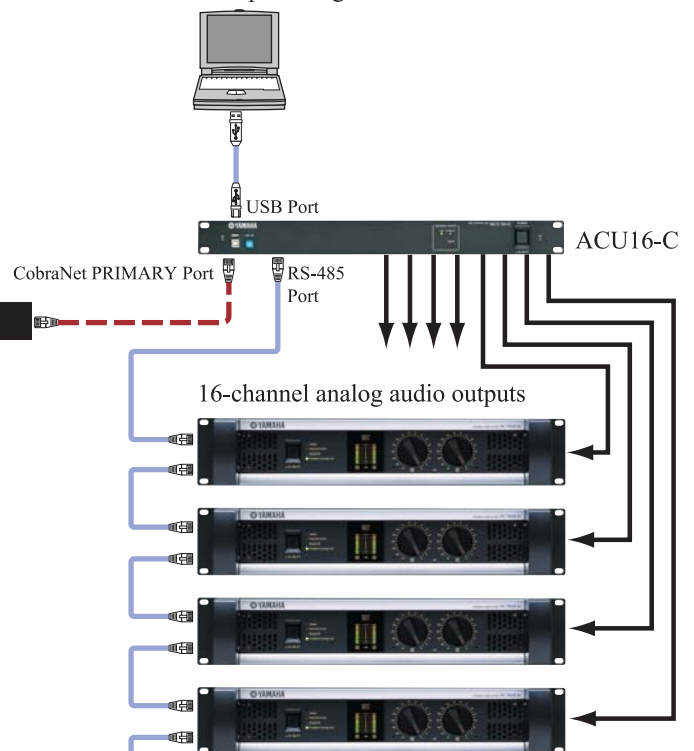

NetworkAmp Manager

- --- CobraNet
- Amp Control
- Analog Audio
- - - AES/EBU

Up to 32 power amps