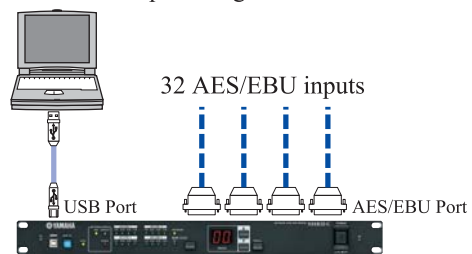

SYSTEM EXAMPLE

NetworkAmp Manager