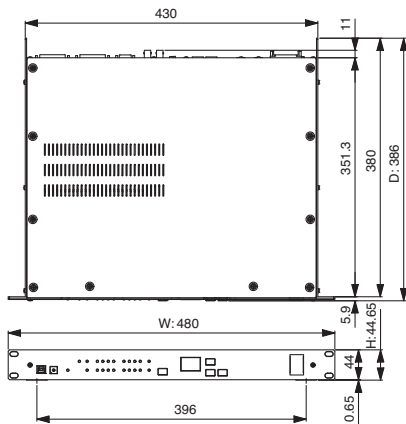

## GENERAL SPECIFICATIONS

<b>Maximum unit count</b>	8 units for a CobraNet network
<b>Max. input channel count</b> (from/to CobraNet)	32ch (48kHz/20bit); 28ch (48kHz/24bit)
<b>Sampling frequency rate</b>	48kHz, 96kHz
<b>Front panel</b>	USB : PC USB connector UNIT ID : ID dial WORD CLOCK SELECT : from AES/EBU; NETWORK; WORD CLOCK IN PATCH SELECT POWER ON/OFF
<b>Rear panel</b>	AES/EBU 1-4 : 8ch/connector; Dsub-25pin x 4 WORDCLOCK : IN/OUT; BNC x 2 CobraNet™ : PRIMARY/SECONDARY; RJ45 x 2 COM : Dsub-9pin (male); for AD8HR HA control TO COMPUTER : Dsub-9pin (male) MIDI : IN/OUT; DIN5pin x 2 (IN/OUT)
<b>Power requirements</b>	Japan: AC100V, 50/60Hz, 40W North America: AC110-120V, 50/60Hz, 40W Other Areas: AC220-240V, 50/60Hz, 40W
<b>Dimensions (W x H x D)</b>	480 x 44 x 386mm (18 7/8" x 1 3/4" x 15 3/16"), 1U
<b>Weight</b>	5.0kg (11lbs)

## DIMENSIONS

unit : mm