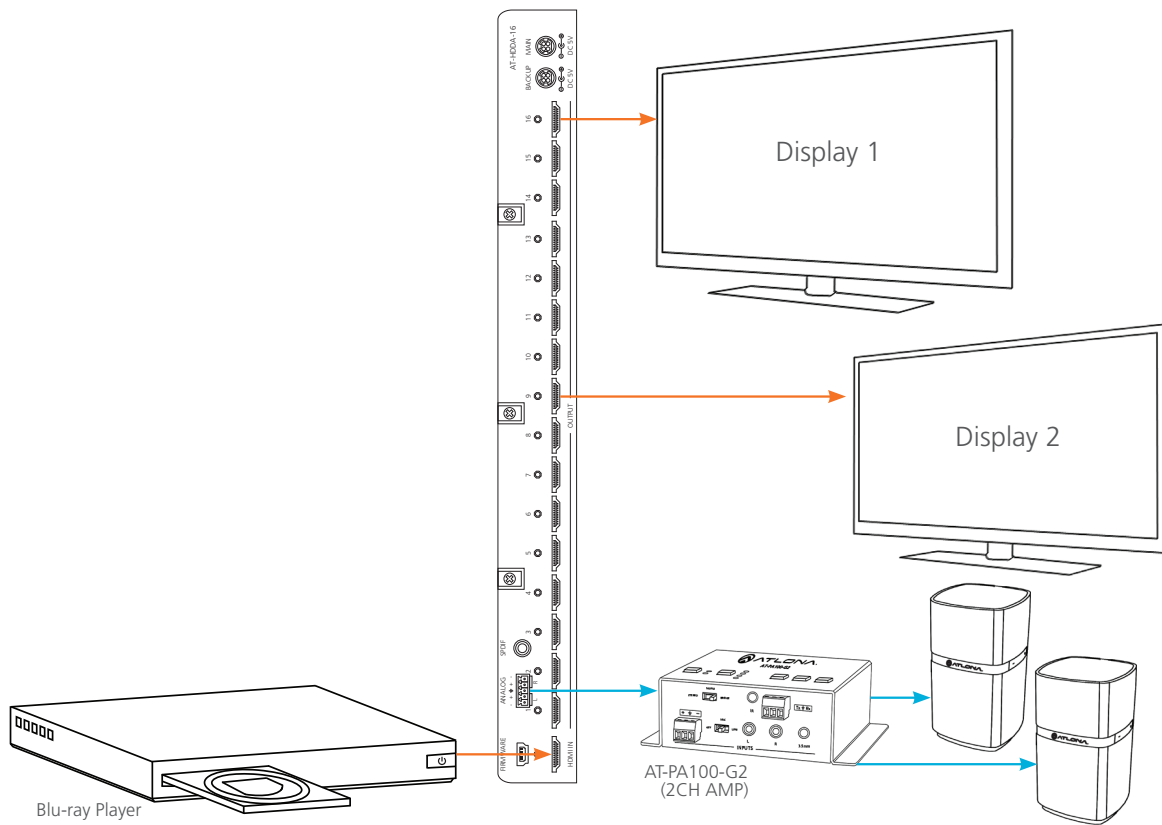

System Connection Diagram

— Video
— Audio