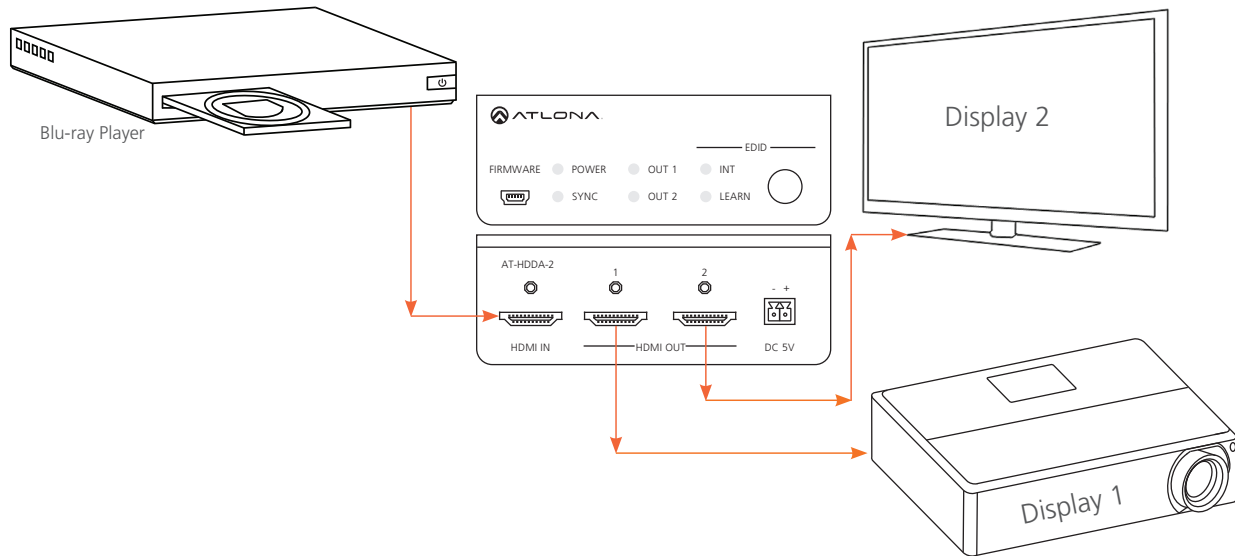

Atlona Advantages	
<b>PASSES ULTRA HD</b> (4Kx2K)	<b>LINK STATUS LED</b> for source and outputs
<b>ADVANCED EDID MANAGEMENT</b> Learns reference EDID from first output device connected	<b>SUPPORTS 3D</b> up to 48-bit Deep Color
<b>PASSES DOLBY</b> TrueHD, DTS-HD Master Audio	<b>OPTIONAL REDUNDANT POWER SUPPLY</b> (16- and 8-zone models only)
<b>AUDIO DE-EMBEDDING</b> via 1 x S/PDIF and 1 x balanced audio captive screw (16- and 8-zone models only)	<b>LOCKING HDMI</b> and power connectors
<b>CASCADE</b> up to 8 HDDAs for large systems	<b>USB PORT</b> for updates in the field
<b>DUAL PURPOSE WALL MOUNT/RACK BRACKETS</b> for 16-, 8-, and 4-zone models	<b>EASY INTEGRATION</b> via Velcro strips and captive screw power termination (2-zone model only)

## Atlona 1 x 2 HDMI Distribution Amplifier

AT-HDDA-2

Family Comparison Chart						
SOLUTIONS	REDUNDANT POWER SUPPLY	CAPTIVE SCREW POWER	SIZE	INPUTS	OUTPUTS	WALL MOUNT/ RACK BRACKETS
AT-HDDA-16	x		1 RU	1 x HDMI	16 x HDMI 1 x S/PDIF 1 x balanced audio captive screw	x
AT-HDDA-8	x		1 RU	1 x HDMI	8 x HDMI 1 x S/PDIF 1 x balanced audio captive screw	x
AT-HDDA-4			1 RU	1 x HDMI	4 x HDMI	x
AT-HDDA-2		x	H x W x D .98 x 4 x 6 in. (23 x 103 x 152 mm)	1 x HDMI	2 x HDMI	x

# System Connection Diagram

— Video  
— Audio