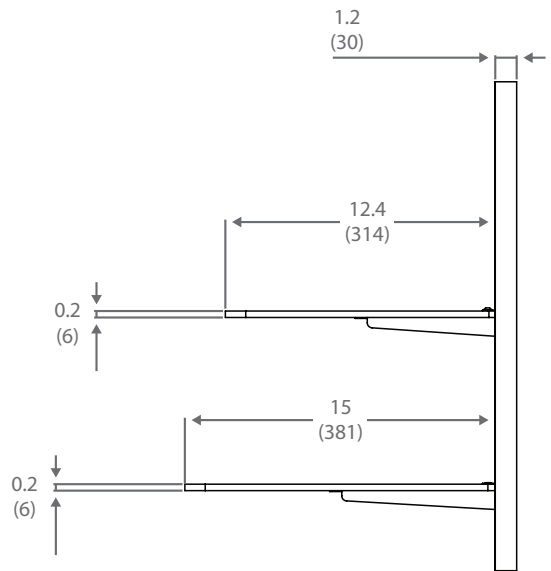

## Series

Blade1

Blade2

With a 1.2" (30mm) profile, you can mount Blade2 directly under ultrathin TVs while maintaining a seamless, refined appearance.

### BENEFITS

- Low 1.2" (30mm) profile complements ultrathin TVs
- Simple installation with one-piece frame
- Two shelves for placing multiple components, like DVD players, cable boxes, video game consoles and more, near the TV
- Integrated cable management hides wires
- Can be mounted under a TV or as a stand-alone unit
- Satin black finish that is paintable to match any wall color
- Includes complete hardware kit

### SPECIFICATIONS

- Two cascading tempered glass shelves support up to 35 lbs (15.9 kg) (double-stud) or 25 lbs (11.4 kg) (single-stud) each
- Mounting: Single- or double-stud
- Dimensions: 22.3"w x 24"h x 16.2"d (565mm x 610mm x 411mm)
- Available in Satin Black with black glass

## Blade2

inches (mm)

	<b>Packaging UPC</b>	<b>MC UPC</b>
<b>Americas</b>	728901027369	728901720819
<b>International</b>	728901027369	728901720819

	<b>Dimensions WxDxH inches (mm)</b>	<b>Wt lbs (kg)</b>	<b>Qty</b>
<b>Box</b>	27.3 x 30.8 x 6.9 (693x783x175)	41.9 (19)	NA
<b>MC</b>	NA	NA	NA