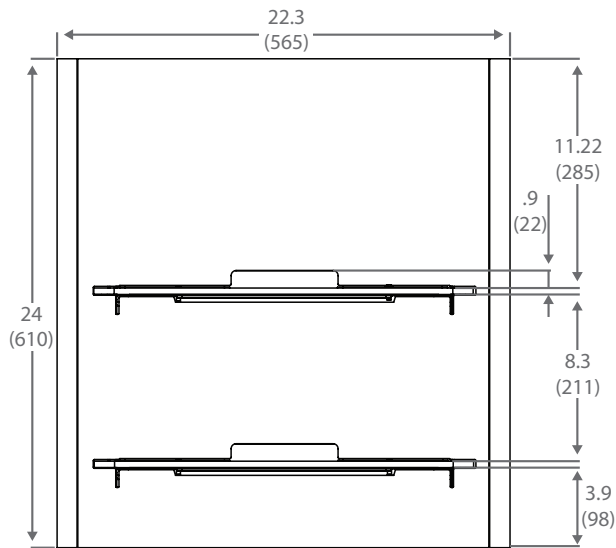

## Series

Blade1

Blade2

With a 1.2" (30mm) profile, you can mount Blade2 directly under ultrathin TVs while maintaining a seamless, refined appearance.

### BENEFITS

- Low 1.2" (30mm) profile complements ultrathin TVs
- Simple installation with one-piece frame
- Two shelves for placing multiple components, like DVD players, cable boxes, video game consoles and more, near the TV
- Integrated cable management hides wires
- Can be mounted under a TV or as a stand-alone unit
- Satin black finish that is paintable to match any wall color
- Includes complete hardware kit

### SPECIFICATIONS

- Two cascading tempered glass shelves support up to 35 lbs (15.9 kg) (double-stud) or 25 lbs (11.4 kg) (single-stud) each
- Mounting: Single- or double-stud
- Dimensions: 22.3"w x 24"h x 16.2"d (565mm x 610mm x 411mm)
- Available in Satin Black with black glass

## Blade2

inches (mm)

	<b>Packaging UPC</b>	<b>MC UPC</b>
<b>Americas</b>	728901027369	728901720819
<b>International</b>	728901027369	728901720819

	<b>Dimensions WxDxH inches (mm)</b>	<b>Wt lbs (kg)</b>	<b>Qty</b>
<b>Box</b>	27.3 x 30.8 x 6.9 (693x783x175)	41.9 (19)	NA
<b>MC</b>	NA	NA	NA