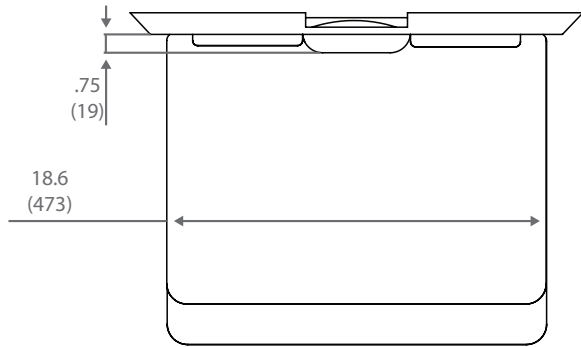

### BENEFITS

- Low 1.2" (30mm) profile complements ultrathin TVs
- Simple installation with one-piece frame
- Two shelves for placing multiple components, like DVD players, cable boxes, video game consoles and more, near the TV
- Integrated cable management hides wires
- Can be mounted under a TV or as a stand-alone unit
- Satin black finish that is paintable to match any wall color
- Includes complete hardware kit

### SPECIFICATIONS

- Two cascading tempered glass shelves support up to 35 lbs (15.9 kg) (double-stud) or 25 lbs (11.4 kg) (single-stud) each
- Mounting: Single- or double-stud
- Dimensions: 22.3"w x 24"h x 16.2"d (565mm x 610mm x 411mm)
- Available in Satin Black with black glass

## Blade2

inches (mm)

	<b>Packaging UPC</b>	<b>MC UPC</b>
<b>Americas</b>	728901027369	728901720819
<b>International</b>	728901027369	728901720819

	<b>Dimensions WxDxH inches (mm)</b>	<b>Wt lbs (kg)</b>	<b>Qty</b>
<b>Box</b>	27.3 x 30.8 x 6.9 (693x783x175)	41.9 (19)	NA
<b>MC</b>	NA	NA	NA