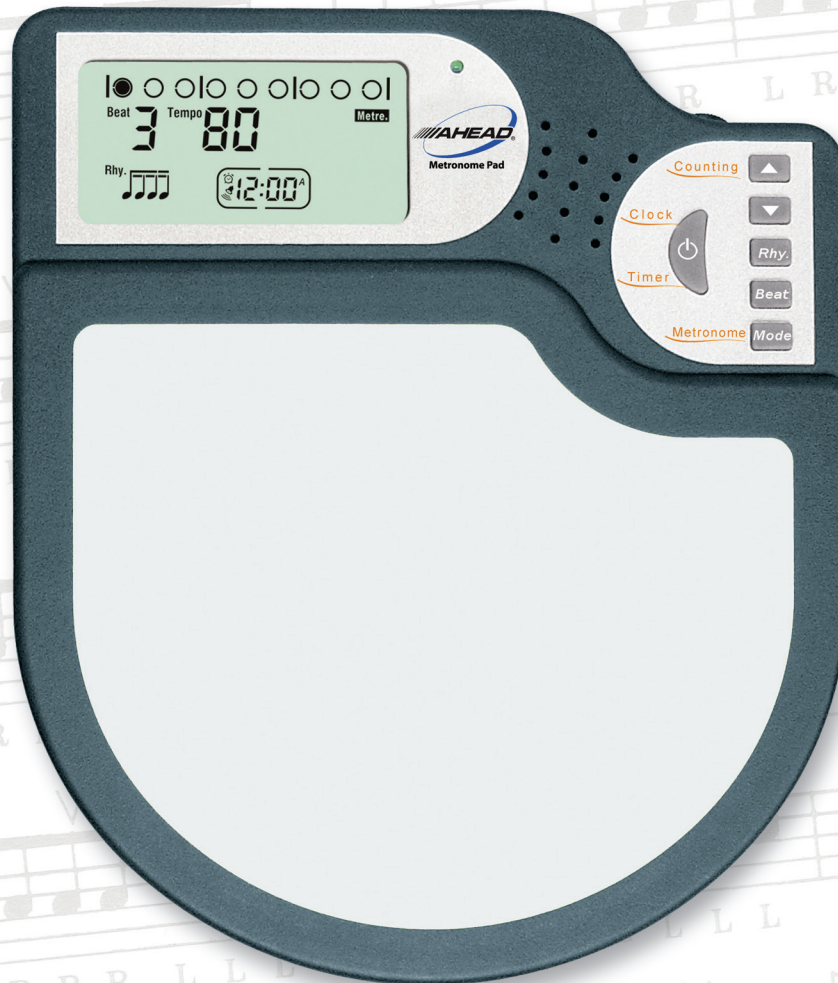

# ADVANCED STICK CONTROL

## THE NEW AHEAD METRONOME PAD

The new AHEAD Metronome Pad (AMP) from Big Bang Distribution is the perfect practice tool for every drummer. Recommended by teachers and students, AMP combines the benefits of conventional practice pads

and metronomes with the educational advantages of on-board electronics, including a Drum Meter-style stroke counter to measure progress. The interactive AMP helps drummers improve their control, speed,

### EASY-TO-READ LCD •

Offers a visual reference to enhance development and increase retention. Functions such as meter, tempo, pulse, rhythm, clock/timer are all displayed.