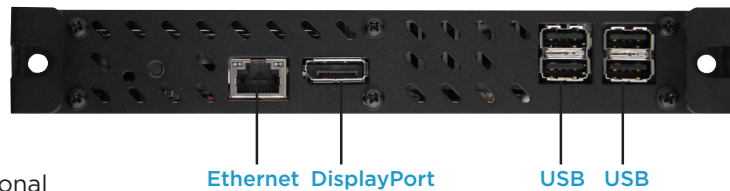

OPS-PCAFQ-PH

Integrated and removable single board computer with Quad Core AMD processor for the most demanding content playback

Enjoy seamless integration with this internal AMD Quad Core Fusion-based PC that adheres to the Open Pluggable Specification (OPS) and increases the operational flexibility of a compatible NEC display for any digital signage application. With a Windows 7 Professional license and 4GB of integrated RAM, this PC is perfect for applications requiring external human interface devices or extra memory.

Highlights

- **No external connections required.** DVI video, stereo audio, RS232 control and power are all passed internally from display to OPS device, allowing for seamless, hidden integration and simplified installation
- **Powerful 1.5 GHz Quad Core AMD Fusion APU** provides enough horsepower to process high-end digital signage content
- **Durable and protected** with an all-stainless steel chassis and integrated redundant cooling fans to protect the unit during installation, operation and service
- **4GB DDR3 RAM of memory** ensures the playback of high-taxing content
- **DisplayPort output** allows for multi-display support through ATI graphics
- **Four USB ports** allow you to connect compatible devices
- **Full networking capabilities** through the integrated Ethernet connection
- **3-year warranty** matches that of the display