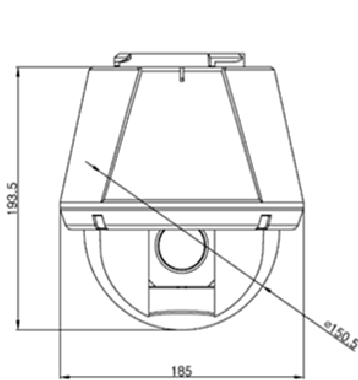

VS-574 Price: \$ 3,799.00

VS-574-HDSDI Price: \$ 5,599.00

VS-574 / VS-574-HDSDI Dimentions

Main Body

Wall Mount Bracket

Ceiling Mount Bracket

VS-574 and VS-574-HDSI specifications

Camera	Image sensor	1/4" Progressive Scan CMOS
	Synchronization	Internal
	Horizontal resolution	900TV line
	Minimum Illumination	1.0 Lux (color), 0.25 Lux (B/W, ICR On) with 50IRE
	S/N ratio	50 dB
	Electronic shutter speed	DSS Auto / Off
	Sense-up/DSS (Digital slow Shutter)	1/1 ~ 1/10,000 sec
Image Enhancement	Automatic gain control	Auto
	AE control	Full Auto, Manual, Shutter priority, Iris priority, Bright, Spot light
	White balance mode	AWB, Manual, Outdoor, Indoor
	True day & night (TDN)	Auto, Day, Night, Threshold (Night to Day)
	Backlight compensation	BLC
	WDR (Wide Dynamic Range)	Supports
	Digital noise reduction (filter)	Supports
	De-Mist	Supports
	On-screen display	English
	Motion detection	Supports
	Flip mode	Horizontal, Vertical
Lens	Lens type	28x optical zoom, Auto DC
	Digital zoom	x12 Digital Zoom
	Focal length	f=3.5mm ~ 98mm
	Maximum aperture ratio	Maximum aperture ratio F1.6 ~ F3.5,
	Angle of view	Horizontal: 55.4(wide) ~ 2.9(tele)
Video	Video compression	H.264 HP level 4
	Frame rate	30fps
	Bitrate	Pri: 32Kbps ~ 10Mbps / Sec: 32Kbps ~ 1Mbps
	Resolutions (Max)	1280 x 720
	Video streaming	Primary: H.264 / Secondary: H.264, MJPEG
	Video output	VS-574 - Composite / VS-574-HDSI - HD-SDI
	Backup	SD card, FTP
Audio	Audio compression	G.711 , AAC
	Audio sampling rate	G.711: 8KHz, AAC: 32KHz
	Audio input/output	1 x line-out (mini-stereo, single mono)
PTZ control	Panning range	360°
	Tilting range	180°
	Preset Speed	360°/sec
	Manual Speed	0.05° ~ 360°/sec (zoom proportion not available)
	Swing Speed	1.4°~180° /sec
	Preset positions	128 Presets
	Pattern	4 (approximate 5 minutes for each pattern)
Network	Network interface	Ethernet 10/100base-T (RJ-45)
	Network protocol	TCP/IP, UDP, Multicast, DHCP, SMTP, HTTP, HTTPS, SNMP, RTP, RTSP, UPnP, WS-Discovery, Zero Configuration, DDNS
General	Ingress protection rating	IP 67
	Certifications	CE, FCC, ROHS
	Power supply	DC 12V/1.8A, PoE (Power over Ethernet): 802.3at
	Operating temperature	+12VDC: -10°C ~ 50°C (12°F ~ 122°F)
	Dimension	Dome: Ø148 mm/ Ø 5.8"
	Weight	6,200g / 13.67lb