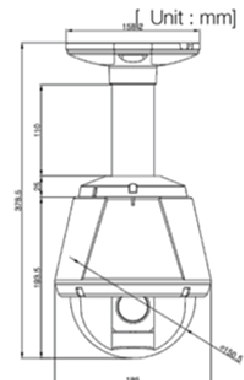

VS-574 Price: \$ 3,799.00

VS-574-HDSDI Price: \$ 5,599.00

VS-574 / VS-574-HDSDI Dimentions

Main Body

Wall Mount Bracket

Ceiling Mount Bracket

VS-574 and VS-574-HDSI specifications

Camera	Image sensor	1/4" Progressive Scan CMOS
	Synchronization	Internal
	Horizontal resolution	900TV line
	Minimum Illumination	1.0 Lux (color), 0.25 Lux (B/W, ICR On) with 50IRE
	S/N ratio	50 dB
	Electronic shutter speed	DSS Auto / Off
	Sense-up/DSS (Digital slow Shutter)	1/1 ~ 1/10,000 sec
Image Enhancement	Automatic gain control	Auto
	AE control	Full Auto, Manual, Shutter priority, Iris priority, Bright, Spot light
	White balance mode	AWB, Manual, Outdoor, Indoor
	True day & night (TDN)	Auto, Day, Night, Threshold (Night to Day)
	Backlight compensation	BLC
	WDR (Wide Dynamic Range)	Supports
	Digital noise reduction (filter)	Supports
	De-Mist	Supports
	On-screen display	English
	Motion detection	Supports
	Flip mode	Horizontal, Vertical
Lens	Lens type	28x optical zoom, Auto DC
	Digital zoom	x12 Digital Zoom
	Focal length	f=3.5mm ~ 98mm
	Maximum aperture ratio	Maximum aperture ratio F1.6 ~ F3.5,
	Angle of view	Horizontal: 55.4(wide) ~ 2.9(tele)
Video	Video compression	H.264 HP level 4
	Frame rate	30fps
	Bitrate	Pri: 32Kbps ~ 10Mbps / Sec: 32Kbps ~ 1Mbps
	Resolutions (Max)	1280 x 720
	Video streaming	Primary: H.264 / Secondary: H.264, MJPEG
	Video output	VS-574 - Composite / VS-574-HDSI - HD-SDI
	Backup	SD card, FTP
Audio	Audio compression	G.711 , AAC
	Audio sampling rate	G.711: 8KHz, AAC: 32KHz
	Audio input/output	1 x line-out (mini-stereo, single mono)
PTZ control	Panning range	360°
	Tilting range	180°
	Preset Speed	360°/sec
	Manual Speed	0.05° ~ 360°/sec (zoom proportion not available)
	Swing Speed	1.4°~180° /sec
	Preset positions	128 Presets
	Pattern	4 (approximate 5 minutes for each pattern)
Network	Network interface	Ethernet 10/100base-T (RJ-45)
	Network protocol	TCP/IP, UDP, Multicast, DHCP, SMTP, HTTP, HTTPS, SNMP, RTP, RTSP, UPnP, WS-Discovery, Zero Configuration, DDNS
General	Ingress protection rating	IP 67
	Certifications	CE, FCC, ROHS
	Power supply	DC 12V/1.8A, PoE (Power over Ethernet): 802.3at
	Operating temperature	+12VDC: -10°C ~ 50°C (12°F ~ 122°F)
	Dimension	Dome: Ø148 mm/ Ø 5.8"
	Weight	6,200g / 13.67lb