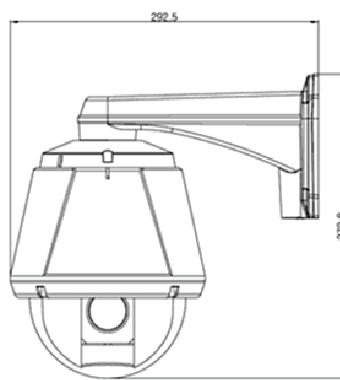

VS-574 Price: \$ 3,799.00

VS-574-HDSDI Price: \$ 5,599.00

VS-574 / VS-574-HDSDI Dimentions

Main Body

Wall Mount Bracket

Ceiling Mount Bracket

VS-574 and VS-574-HDSI specifications

Camera	Image sensor	1/4" Progressive Scan CMOS
	Synchronization	Internal
	Horizontal resolution	900TV line
	Minimum Illumination	1.0 Lux (color), 0.25 Lux (B/W, ICR On) with 50IRE
	S/N ratio	50 dB
	Electronic shutter speed	DSS Auto / Off
	Sense-up/DSS (Digital slow Shutter)	1/1 ~ 1/10,000 sec
Image Enhancement	Automatic gain control	Auto
	AE control	Full Auto, Manual, Shutter priority, Iris priority, Bright, Spot light
	White balance mode	AWB, Manual, Outdoor, Indoor
	True day & night (TDN)	Auto, Day, Night, Threshold (Night to Day)
	Backlight compensation	BLC
	WDR (Wide Dynamic Range)	Supports
	Digital noise reduction (filter)	Supports
	De-Mist	Supports
	On-screen display	English
	Motion detection	Supports
	Flip mode	Horizontal, Vertical
Lens	Lens type	28x optical zoom, Auto DC
	Digital zoom	x12 Digital Zoom
	Focal length	f=3.5mm ~ 98mm
	Maximum aperture ratio	Maximum aperture ratio F1.6 ~ F3.5,
	Angle of view	Horizontal: 55.4(wide) ~ 2.9(tele)
Video	Video compression	H.264 HP level 4
	Frame rate	30fps
	Bitrate	Pri: 32Kbps ~ 10Mbps / Sec: 32Kbps ~ 1Mbps
	Resolutions (Max)	1280 x 720
	Video streaming	Primary: H.264 / Secondary: H.264, MJPEG
	Video output	VS-574 - Composite / VS-574-HDSI - HD-SDI
	Backup	SD card, FTP
Audio	Audio compression	G.711 , AAC
	Audio sampling rate	G.711: 8KHz, AAC: 32KHz
	Audio input/output	1 x line-out (mini-stereo, single mono)
PTZ control	Panning range	360°
	Tilting range	180°
	Preset Speed	360°/sec
	Manual Speed	0.05° ~ 360°/sec (zoom proportion not available)
	Swing Speed	1.4°~180° /sec
	Preset positions	128 Presets
	Pattern	4 (approximate 5 minutes for each pattern)
Network	Network interface	Ethernet 10/100base-T (RJ-45)
	Network protocol	TCP/IP, UDP, Multicast, DHCP, SMTP, HTTP, HTTPS, SNMP, RTP, RTSP, UPnP, WS-Discovery, Zero Configuration, DDNS
General	Ingress protection rating	IP 67
	Certifications	CE, FCC, ROHS
	Power supply	DC 12V/1.8A, PoE (Power over Ethernet): 802.3at
	Operating temperature	+12VDC: -10°C ~ 50°C (12°F ~ 122°F)
	Dimension	Dome: Ø148 mm/ Ø 5.8"
	Weight	6,200g / 13.67lb