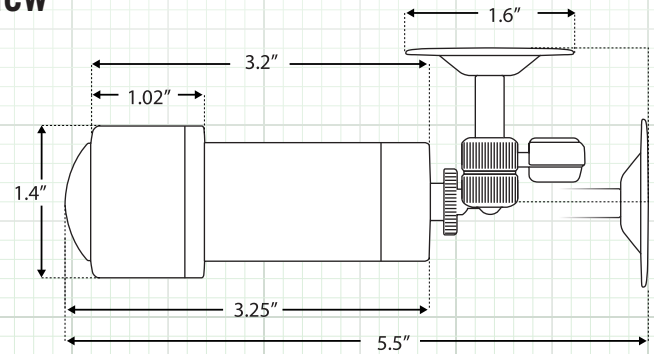

700 Line Outdoor Ultra Wide Angle Bullet Camera

700 Line, OSD, DNR, WDR, 2.2mm Lens 170° Field of View

CB700WA

DIMENSIONS

SPECIFICATION	CB700WA
Image Sensor	960H 1/3" Sony Super HAD CCD
TV System	NTSC
Effective Pixels	976 (H) x 494 (V)
Lens	Fixed 2.2mm Ultra Wide Angle
Maximum Aperture Ratio	F 1.3
Scanning System	2:1 Interlaced
Video Output	1.0V p-p, 75 OHM, Composite
Resolution	700 TV Lines
Sense-up	Yes 256X
Minimum Illumination	0.00006 Lux (Sens-up ON)
S/N Ratio (AGC OFF)	More than 50db
Gamma Characteristics	0.45
OSD	Yes (RCA Connector, Removable)
Electronic Shutter Speed	Auto, FLK, 1/60~1/100,000 Adjustable
3DNR (Digital Noise Reduction)	ON, OFF, 0~200 Adjustable
Day/Night (Electronic)	Auto, Color, B/W, EXT
White Balance	ATW, AWB, AWC-Set, Manual
BLC (Backlight Compensation)	BLC, HSBL (Adjustable)
D-WDR (Digital Wide Dynamic Range)	0~15 Adjustable
AGC (Automatic Gain Control)	OFF, LOW, MIDDLE, HIGH
Mirror	Yes - Mirror, Rotate, Vertical Flip
Power Requirement / Consumption	12 Volts DC / 120 mA
Reverse Polarity Protection	Yes
Operating Temperature	-14°F ~ 122°F
Weight	8 Oz
Housing	Aluminum (Black)
Weatherproof Rating	IP 66
Dimensions (L x W x H)	3.25" x 1.4" x 1.4"

FEATURES
◆ 700 Lines of Resolution
◆ Digital Wide Dynamic Range
◆ Sense-up 256X
◆ OSD Control of All Functions
◆ Digital Noise Reduction
◆ 2.2mm Ultra Wide Angle Lens
◆ IP66 Weatherproof Rating
◆ 12 Volt DC Power Required