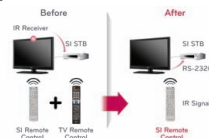

MULTI IR
Multi IR function eliminates the remote control signal interference between TVs in multiple dwelling rooms. This system will work using the same LG TV model. (Optional 124-213-10 required)

RS232C CONTROL
Via the TV's RS-232C port, you can remotely control multiple TVs' power and volume settings simultaneously.

REMOTE JACK PACK
The plug and play function with compatible Remote Jack Pack enables guests to view media from their portable devices on the TV screen seamlessly.

USB 2.0
You can play images and videos from and record TV programs to external storage devices. Immediate recording and reserved recording options are available.