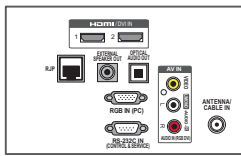

PANEL	Model	55LN541C	47LN541C	42LN541C	32LN541C
Backlighting		Direct LED			
LCD Panel Type		55" Class (54.6" measured diagonally)	47" Class (46.9" measured diagonally)	42" Class (41.9" measured diagonally)	32" Class (31.5" measured diagonally)
Native Resolution		1920 x 1080 (FHD)			1366 x 768 (HD)
Brightness		300cd/m²			
Dynamic CR		1,000,000:1			
Viewing Angle (HxV)		178°/178°			
Response Time		9ms			
Frame Rate		60Hz			
Built-In Tuner		ATSC/NTSC/Clear GAM			
XD Engine		Yes			
24p Real Cinema (24p 5.5/22 Pulldown)		Yes			
Eye Care (Anti Dazzling)		Yes			
AUDIO		20W (10W x 2)			
Speaker System		1 Way 2 Speakers			
Infinite Sound		Yes			
Invisible Speaker		Yes			
Clear Voice II		Yes			
SPECIAL FEATURES		RF(1/2Tuner) Yes (1 Tuner)			
		Simplink Yes (HDMI-CEC)			
		SI Compatible (TVLink Protocol) Yes (TV Link Tuner)			

SPECIAL FEATURES (CONT.)	Model	55LN541C	47LN541C	42LN541C	32LN541C
Hotel Mode/PDM/Installer Menu		Yes			
RIP Compatibility		LG, Teleadapt (RJ45, HDMI CEC), G-Link (HDMI-CEC)			
USB		USB2.0, USB Auto Playback, USB Cloning			
Moving Picture Playback (SD/HD/Plus HD)		Divx HD			
Picture		JPEG			
Audio Codec		AC3(Dolby Digital), EAC3, AAC, Mpeg, MP3, PCM			
USB Cloning		USB 2.0			
Multi IR Code		Yes			
Welcome Screen (Splash Image)		Yes			
Auto Off / Auto Sleep		Yes			
Video Mute		Yes			
Smart Energy Saving		Yes			
Anti-theft System		Kensington Lock			
INPUTS/OUTPUTS		USB (2.0) 1 Side			
		RF In 1 Rear			
		AV In 1 Rear			
		Digital Audio Out (Coaxial / Optical) 1 Rear (Optional)			
		HDMI/HDPCP Input 3 (2 Rear, 1 Side)			
		RGB In (D-sub 15pin) - PC 1 Rear			
		PC Audio Input 1 (Sharing with AV In)			
		RS-232C (D-Sub 9pin) 1 Rear			
		RJ45 (RIP interface) 1 Rear			
		External Speaker Out (3.5mm phone jack) 1 Rear			
CABINET		With Stand 49.2" x 31.1" x 11.7"			
		Weight 46.7 lbs			
		Without Stand 49.2" x 29.0" x 3.1"			
		Weight 42.1 lbs			
		Carton 61.0" x 33.1" x 8.3"			
		Weight 59.5 lbs			
		Swivel ±90°			
		Color Black with Hairline Finish			
		VESA™ Standard Mount Interface 400 x 400mm		200 x 200mm	
		Credenza Bracket Yes		No	
		Flame Retardant Yes (Back Cover only)			
REQUIRED LISTINGS		Safety cUL, UL, NOM, FCC			
		RoHS Yes			
		Energy Star 6.0 Yes			
UPC		7 19192 91558 9	7 19192 91557 2	7 19192 91556 5	7 19192 91555 8
POWER		Power Source 100~240V 50/60Hz			
		Typical (Watts) 86.2W		57.1W	
		Stand-by		0.5W	
WARRANTY		1.5-Year Limited Warranty (Parts/Labor/Backlight)