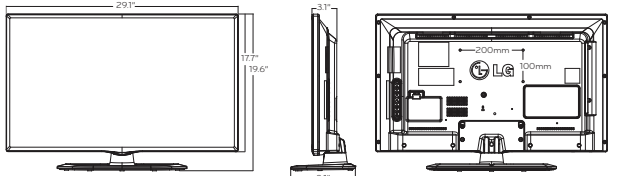

32LN541C

Rear Jack Panel

Side Jack Panel

PANEL	Model	55LN541C	47LN541C	42LN541C	32LN541C
Backlighting		Direct LED			
LCD Panel Type		55" Class (54.6" measured diagonally)	47" Class (46.9" measured diagonally)	42" Class (41.9" measured diagonally)	32" Class (31.5" measured diagonally)
Native Resolution		1920 x 1080 (FHD)			1366 x 768 (HD)
Brightness		300cd/m²			
Dynamic CR		1,000,000:1			
Viewing Angle (HxV)		178°/178°			
Response Time		9ms			
Frame Rate		60Hz			
Built-In Tuner		ATSC/NTSC/Clear GAM			
XD Engine		Yes			
24p Real Cinema (24p 5.5/22 Pulldown)		Yes			
Eye Care (Anti Dazzling)		Yes			
AUDIO		20W (10W x 2)			
Speaker System		1 Way 2 Speakers			
Infinite Sound		Yes			
Invisible Speaker		Yes			
Clear Voice II		Yes			
SPECIAL FEATURES		RF(1/2Tuner) Yes (1 Tuner)			
		Simplink Yes (HDMI-CEC)			
		SI Compatible (TVLink Protocol) Yes (TV Link Tuner)			

SPECIAL FEATURES (CONT.)	Model	55LN541C	47LN541C	42LN541C	32LN541C
Hotel Mode/PDM/Installer Menu		Yes			
RIP Compatibility		LG, Teleadapt (RJ45, HDMI CEC), G-Link (HDMI-CEC)			
USB		USB2.0, USB Auto Playback, USB Cloning			
Moving Picture Playback (SD/HD/Plus HD)		Divx HD			
Picture		JPEG			
Audio Codec		AC3(Dolby Digital), EAC3, AAC, Mpeg, MP3, PCM			
USB Cloning		USB 2.0			
Multi IR Code		Yes			
Welcome Screen (Splash Image)		Yes			
Auto Off / Auto Sleep		Yes			
Video Mute		Yes			
Smart Energy Saving		Yes			
Anti-theft System		Kensington Lock			
INPUTS/OUTPUTS		USB (2.0) 1 Side			
		RF In 1 Rear			
		AV In 1 Rear			
		Digital Audio Out (Coaxial / Optical) 1 Rear (Optional)			
		HDMI/HDPCP Input 3 (2 Rear, 1 Side)			
		RGB In (D-sub 15pin) - PC 1 Rear			
		PC Audio Input 1 (Sharing with AV In)			
		RS-232C (D-Sub 9pin) 1 Rear			
		RJ45 (RIP interface) 1 Rear			
		External Speaker Out (3.5mm phone jack) 1 Rear			
CABINET		With Stand 49.2" x 31.1" x 11.7"			
		Weight 46.7 lbs			
		Without Stand 49.2" x 29.0" x 3.1"			
		Weight 42.1 lbs			
		Carton 61.0" x 33.1" x 8.3"			
		Weight 59.5 lbs			
		Swivel ±90°			
		Color Black with Hairline Finish			
		VESA™ Standard Mount Interface 400 x 400mm		200 x 200mm	
		Credenza Bracket Yes		No	
		Flame Retardant Yes (Back Cover only)			
REQUIRED LISTINGS		Safety cUL, UL, NOM, FCC			
		RoHS Yes			
		Energy Star 6.0 Yes			
UPC		7 19192 91558 9	7 19192 91557 2	7 19192 91556 5	7 19192 91555 8
POWER		Power Source 100~240V 50/60Hz			
		Typical (Watts) 86.2W		57.1W	
		Stand-by		0.5W	
WARRANTY		1.5-Year Limited Warranty (Parts/Labor/Backlight)			

LG Electronics U.S.A., Inc.
HE B2B Division
2000 Millbrook Drive
Lincolnshire, IL 60069

Customer Service: 888.865.3026
www.LGolutions.com/support

Contact your LG Regional Sales Representative:
Channel: 800.897.8871
Hospitality: 800.228.1236
E-mail: info@LGolutions.com

SPEC_LN541CSeries_041309_PR

All screen images are simulated. Dimensions and weights are approximate. Design, specifications, and features subject to change without notice.

© Copyright 2013 LG Electronics USA, Inc. All Rights Reserved. "LG Life's Good" is a registered trademark of LG Corp.

All other product and brand names are trademarks or registered trademarks of their respective companies.

Printed in the USA. April 2013