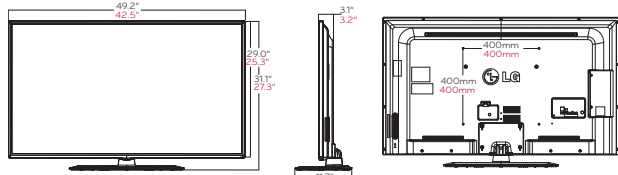

Direct LED

Commercial Widescreen Integrated HDTV

▶ **55LN541C**

55" class (54.6" measured diagonally)

▶ **47LN541C**

47" class (46.9" measured diagonally)

▶ **42LN541C**

42" class (41.9" measured diagonally)

▶ **32LN541C**

32" class (31.5" measured diagonally)

55LN541C/47LN541C