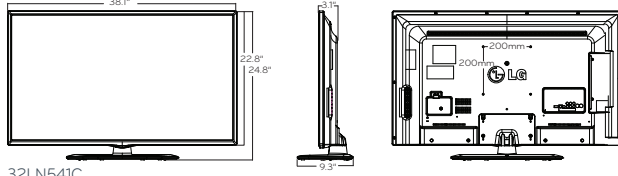

Direct LED

Commercial Widescreen Integrated HDTV

▶ **55LN541C**

55" class (54.6" measured diagonally)

▶ **47LN541C**

47" class (46.9" measured diagonally)

▶ **42LN541C**

42" class (41.9" measured diagonally)

▶ **32LN541C**

32" class (31.5" measured diagonally)

42LN541C

PANEL	Model	55LN541C	47LN541C	42LN541C	32LN541C
Backlighting		Direct LED			
LCD Panel Type		55" Class (54.6" measured diagonally)	47" Class (46.9" measured diagonally)	42" Class (41.9" measured diagonally)	32" Class (31.5" measured diagonally)
Native Resolution		1920 x 1080 (FHD)			1366 x 768 (HD)
Brightness		300cd/m²			
Dynamic CR		1,000,000:1			
Viewing Angle (HxV)		178°/178°			
Response Time		9ms			
Frame Rate		60Hz			
Built-In Tuner		ATSC/NTSC/Clear GAM			
XD Engine		Yes			
24p Real Cinema (24p 5.5/22 Pulldown)		Yes			
Eye Care (Anti Dazzling)		Yes			
AUDIO		20W (10W x 2)			
Speaker System		1 Way 2 Speakers			
Infinite Sound		Yes			
Invisible Speaker		Yes			
Clear Voice II		Yes			
SPECIAL FEATURES		RF(1/2Tuner) Yes (1 Tuner)			
		Simplink Yes (HDMI-CEC)			
		SI Compatible (TVLink Protocol) Yes (TV Link Tuner)