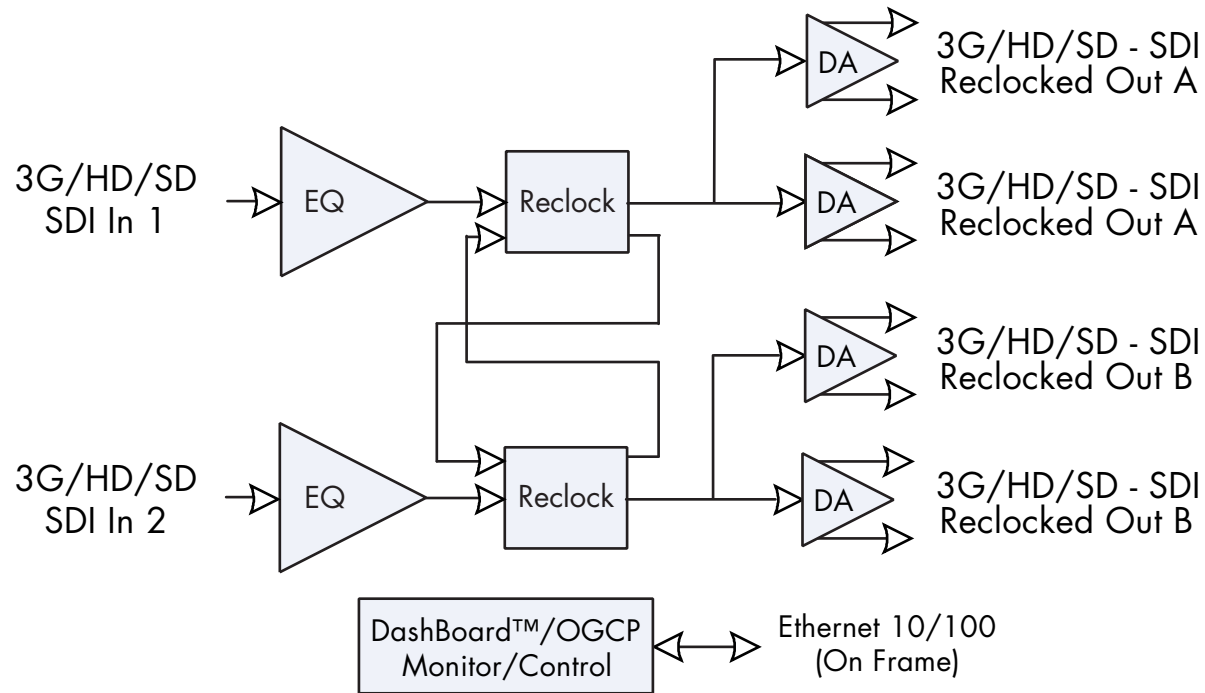

9003 Block Diagram

Dual 3G/HD/SD Reclocking Distribution Amplifier

Cobalt Digital Inc.
2406 E. University Ave.
Urbana IL, 61802

217.344.1243
info@cobaltdigital.com
www.cobaltdigital.com