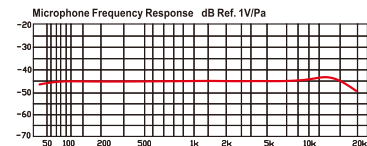

Figure 2: Frequency response

PYLE AUDIO INC.

[Http://www.pyleaudio.com](http://www.pyleaudio.com)