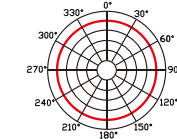

### Specifications

Model.....PMEMS10/PMEM1  
 Element.....Back Electret Condenser  
 Polar Pattern.....Omni-directional  
 Frequency Response.....20Hz- 20KHz  
 Sensitivity.....-45dB± 3dB  
 Output Impedance.....2000Ω ± 30%  
 Max. Input SPL.....130dB  
 S/N Ratio.....>70dB  
 Power Supply.....1.5V-10V  
 Cable.....Φ1.5\*1.2M  
 Dimension.....Φ5mm  
 Color.....Skin  
 Connector.....(PMEMS10)SHURE type 4pin mini XLR  
 (PMEM1)Standard 3.5mm plug+1/4" Adapter  
 Accessories.....Windscreen