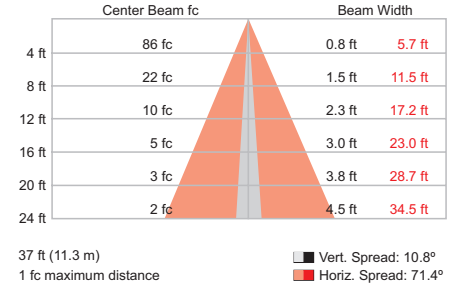

Item	Specification	1 ft (305 mm)	2 ft (610 mm)	3 ft (914 mm)	4 ft (1219 mm)
Output	Lumens*	408	816	1224	1632
	LED Channels	Red / Green / Blue			
	Lumen Maintenance†	80,000 hours L70 @ 25° C	60,000 hours L70 @ 50° C	100,000 hours L50 @ 25° C	80,000 hours L50 @ 50° C
Electrical	Input Voltage	100 – 277 VAC, auto-ranging, 50 / 60 Hz			
	Power Consumption	15 W max. at full output, steady state	30 W max. at full output, steady state	45 W max. at full output, steady state	60 W max. at full output, steady state
Control	Interface	Data Enabler Pro (DMX or Ethernet)			
	Control System	Philips Color Kinetics full range of controllers, including Light System Manager, iPlayer 3, and ColorDial Pro, or third-party controllers			
Physical	Dimensions (Height x Width x Depth)	2.7 x 12 x 2.8 in (69 x 305 x 71 mm)	2.7 x 24 x 2.8 in (69 x 610 x 71 mm)	2.7 x 36 x 2.8 in (69 x 914 x 71 mm)	2.7 x 48 x 2.8 in (69 x 1219 x 71 mm)
	Weight	2.1 lb (1.0 kg)	4.6 lb (2.1 kg)	7.1 lb (3.2 kg)	9.3 lb (4.2 kg)
	Housing	Extruded anodized aluminum			
	Lens	Clear polycarbonate			
	Fixture Connectors	Integral male / female waterproof connectors			
	Mounting	Multi-positional, constant torque locking hinges			
	Temperature	-40° – 122° F (-40° – 50° C) Operating -4° – 122° F (-20° – 50° C) Startup -40° – 176° F (-40° – 80° C) Storage			
	Humidity	0 – 95%, non-condensing			
Certification and Safety	Certification	UL / cUL, FCC Class A, CE, PSE, C-Tick			
	Environment	Dry / Damp / Wet Location, IP66			

Use Item Number when ordering in North America.

Photometrics

ColorGraze QLX Powercore
1 ft (305 mm), 10° x 60° beam angle

Polar Candela Distribution

Illuminance at Distance

LED	Lumens	Efficacy
RGB	408	19.9