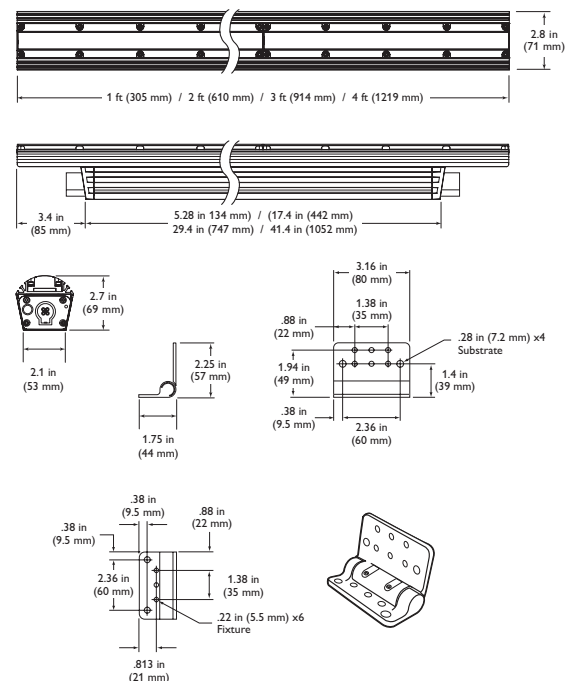

Dimensions

Philips Color Kinetics
3 Burlington Woods Drive
Burlington, Massachusetts 01803 USA
Tel 888.385.5742
Tel 617.423.9999
Fax 617.423.9998
www.philipscolorkinetics.com

Copyright © 2013 Philips Solid-State Lighting Solutions, Inc. All rights reserved.
Chromacore, Chromasic, CK, the CK logo, Color Kinetics, the Color Kinetics logo, ColorBlast, ColorBlaze, ColorBurst, eVW Fuse, ColorGraze, ColorPlay, ColorReach, iW Reach, eW Reach, DIMand, EssentialWhite, eVW, iColor, iColor Cove, IntelliWhite, iW, iPlayer, Optibin, and Powercore are either registered trademarks or trademarks of Philips Solid-State Lighting Solutions, Inc. in the United States and / or other countries. All other brand or product names are trademarks or registered trademarks of their respective owners. Due to continuous improvements and innovations, specifications may change without notice.

DAS-000114-22 R00 02-13