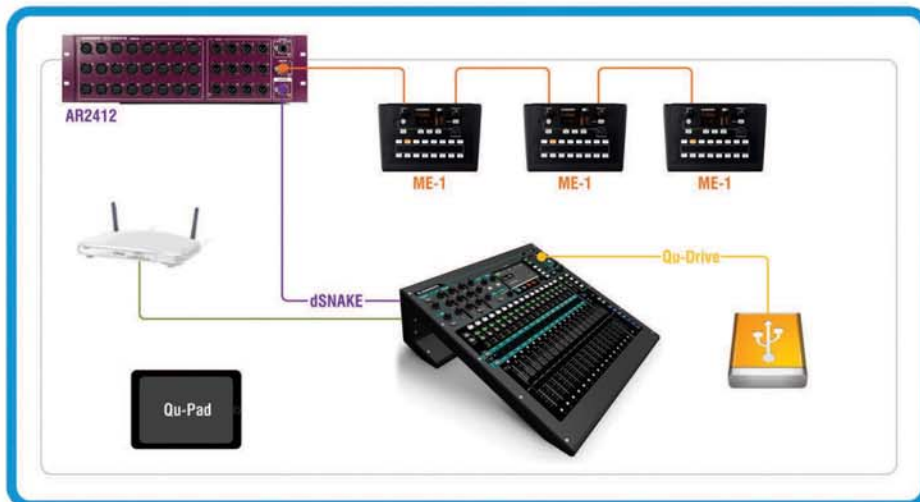

Applications

Live

Qu-16 with traditional analogue feed from stage and direct recording on USB media.

Studio

Qu-16 as tracking mixer, 24x22 soundcard, DAW controller and monitor router, plus ME-1 for personal cue foldback to recording room.

Live with Remote Audio

Qu-16 with dSNAKE Cat5 connection to an AR2412 Audio Rack, direct recording on USB media, iPad wireless control and ME-1 for personal monitoring on stage.