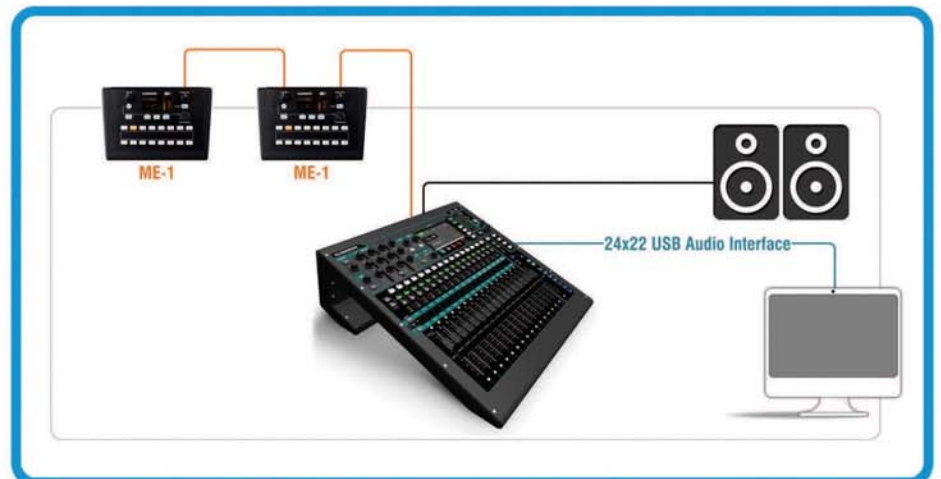

Applications

Live

Qu-16 with traditional analogue feed from stage and direct recording on USB media.

Studio

Qu-16 as tracking mixer, 24x22 soundcard, DAW controller and monitor router, plus ME-1 for personal cue foldback to recording room.

Live with Remote Audio

Qu-16 with dSNAKE Cat5 connection to an AR2412 Audio Rack, direct recording on USB media, iPad wireless control and ME-1 for personal monitoring on stage.