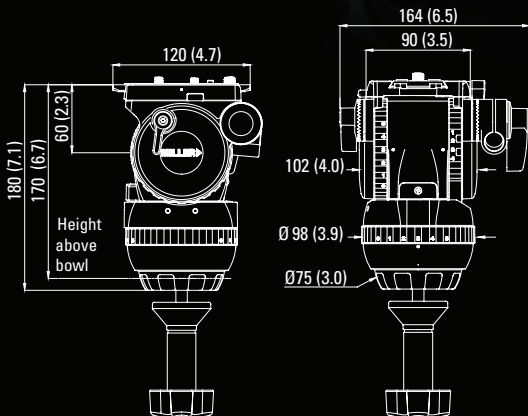

Counterbalance Performance

Product Features

Product Specifications

Product Cat#	1034
Product Name:	Compass 15 Fluid Head
Weight:	2.5kg (5.5 lb)
Payload Range:	2-10kgs (4.4-22 lb)
Pan Drag:	5 selectable fluid drag positions + zero
Pan Range:	360 degrees
Pan Lock:	Caliper disc brake system
Tilt Drag:	5 selectable fluid drag positions + zero
Tilt Angle:	+90/-75 degrees
Tilt Lock:	Calliper disc brake system
Counterbalance:	4 selectable positions
Camera Platform:	Sliding camera plate with ¼" & Pin with ¼" and 3/8" screws
Sliding Range:	60mm
Height Above Bowl:	170mm
Mounting Base:	75mm Ball Levelling
Illumination:	Bubble level
Temperature Range:	-40°C to +65°C
Pan Handle:	Fixed length

#1827

Components:	
Compass 15 Fluid Head	(1034)
2 Stage 75mm Alloy Tripod	(420)
Ground Spreader	(411)
Pan Handle with Handle Carrier	(679)
Tripod Shoulder Strap	(554)
Softcase	(876)

Specifications:	
Weight*:	7.8 kg (17.2 lb)
Payload range:	2-10kgs (4.4-22 lb)
Transport length:	860 mm (33.9 in)
Height range:	560-1730 mm (22.0-68.1 in)

Specifications:	
Weight*:	7.8 kg (17.2 lb)
Payload range:	2-10kgs (4.4-22 lb)
Transport length:	860 mm (33.9 in)
Height range:	560-1730 mm (22.0-68.1 in)

#1831

Components:	
Compass 15 Fluid Head	(1034)
Solo DV 2 Stage Alloy Tripod	(1630)
Pan Handle with Handle Carrier	(679)
Solo Shoulder Strap	(1520)
Softcase	(876)

Specifications:	
Weight*:	6.7 kg (14.8 lb)
Payload range:	2-10kgs (4.4-22 lb)
Transport length:	864 mm (34.0 in)
Height range:	404-1784 mm (15.9-70.2 in)

#2020

Components:	
Compass 15 Fluid Head	(1034)
Solo DV 3 Stage Carbon Fibre Tripod	(2001)
Pan Handle with Handle Carrier	(679)
Solo Shoulder Strap	(1520)
Softcase	(876)