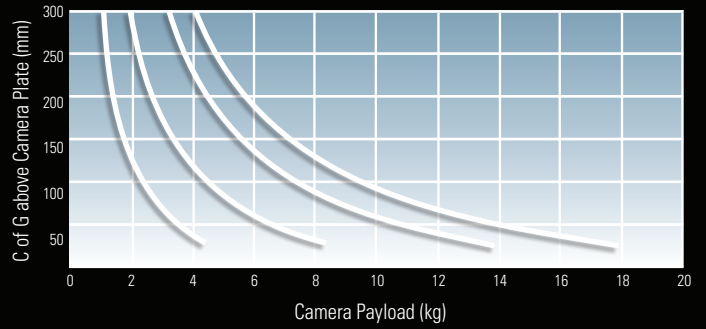

Compass 15 Fluid Head

The Compass 15 fluid head provides professional performance for the latest generation of lightweight HDV / DVCAM / XDCAM and P2HD cameras with payloads between 2-10kg. With the best pan and tilt fluid drag range in its class and combined with a selectable counterbalance system the versatile Compass 15 and its high quality construction ensures reliability in the toughest conditions.

Counterbalance Performance

Product Features

Product Specifications

Product Cat#	1034
Product Name:	Compass 15 Fluid Head
Weight:	2.5kg (5.5 lb)
Payload Range:	2-10kgs (4.4-22 lb)
Pan Drag:	5 selectable fluid drag positions + zero
Pan Range:	360 degrees
Pan Lock:	Caliper disc brake system
Tilt Drag:	5 selectable fluid drag positions + zero
Tilt Angle:	+90/-75 degrees
Tilt Lock:	Calliper disc brake system
Counterbalance:	4 selectable positions
Camera Platform:	Sliding camera plate with ¼" & Pin with ¼" and 3/8" screws
Sliding Range:	60mm
Height Above Bowl:	170mm
Mounting Base:	75mm Ball Levelling
Illumination:	Bubble level
Temperature Range:	-40°C to +65°C
Pan Handle:	Fixed length

Specifications:	
Weight*:	7.8 kg (17.2 lb)
Payload range:	2-10kgs (4.4-22 lb)
Transport length:	860 mm (33.9 in)
Height range:	560-1730 mm (22.0-68.1 in)

#1831

Components:	
Compass 15 Fluid Head	(1034)
Solo DV 2 Stage Alloy Tripod	(1630)
Pan Handle with Handle Carrier	(679)
Solo Shoulder Strap	(1520)
Softcase	(876)

Specifications:	
Weight*:	6.7 kg (14.8 lb)
Payload range:	2-10kgs (4.4-22 lb)
Transport length:	864 mm (34.0 in)
Height range:	404-1784 mm (15.9-70.2 in)

#2020

Components:	
Compass 15 Fluid Head	(1034)
Solo DV 3 Stage Carbon Fibre Tripod	(2001)
Pan Handle with Handle Carrier	(679)
Solo Shoulder Strap	(1520)
Softcase	(876)