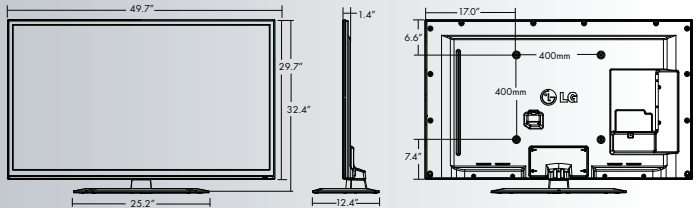

LGsolutions.com

 **LG**
Life's Good

60LS579C 60" CLASS (60.1" MEASURED DIAGONALLY)
 55LS579C 55" CLASS (54.6" MEASURED DIAGONALLY)
 47LS579C 47" CLASS (46.9" MEASURED DIAGONALLY)

DIMENSIONS

60LS579C

55LS579C

47LS579C

REAR JACK PANEL

SIDE JACK PANEL

SPECIFICATIONS

Picture Wizard II	Yes
Aspect Ratio	6 Modes (16:9, Just scan, Set by program, 4:3, Zoom1, Cinema Zoom1)
Just Scan (1:1 Pixel Matching), 0% OverScan	
HDMI/Component/DVI	1080i/1080p/720p
AV Mode (Picture & Sound)	3 Modes (Off / Cinema / Game)
AUDIO	
Mono/Stereo/Dual (MTS/SAP)	Yes
Dolby Digital Decoder	Yes
Speaker System	Invisible Speaker (1 Way 2 Speaker)
Audio Output (Watts - THD 10%)	10W + 10W
Surround System Type	Infinite Sound
Clear Voice II	Yes
Sound Mode	7 Modes (Standard, Music, Cinema, Sport, Game)
Sound Optimizer	3 Modes (Low/Medium/High)
Mute	Yes