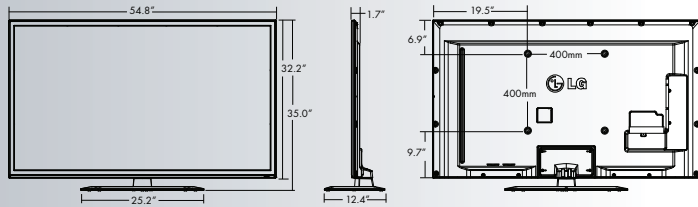

LGsolutions.com

 **LG**
Life's Good

60LS579C 60" CLASS (60.1" MEASURED DIAGONALLY)
 55LS579C 55" CLASS (54.6" MEASURED DIAGONALLY)
 47LS579C 47" CLASS (46.9" MEASURED DIAGONALLY)

DIMENSIONS

60LS579C

55LS579C

47LS579C

REAR JACK PANEL

SIDE JACK PANEL

SPECIFICATIONS

Picture Wizard II	Yes
Aspect Ratio	6 Modes (16:9, Just scan, Set by program, 4:3, Zoom1, Cinema Zoom1)
Just Scan (1:1 Pixel Matching), 0% OverScan	
HDMI/Component/DVI	1080i/1080p/720p
AV Mode (Picture & Sound)	3 Modes (Off / Cinema / Game)
AUDIO	
Mono/Stereo/Dual (MTS/SAP)	Yes
Dolby Digital Decoder	Yes
Speaker System	Invisible Speaker (1 Way 2 Speaker)
Audio Output (Watts - THD 10%)	10W + 10W
Surround System Type	Infinite Sound
Clear Voice II	Yes
Sound Mode	7 Modes (Standard, Music, Cinema, Sport, Game)
Sound Optimizer	3 Modes (Low/Medium/High)
Mute	Yes