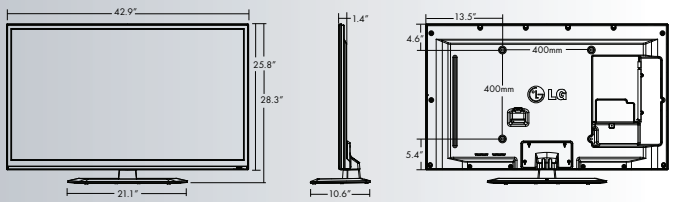

LGsolutions.com

 **LG**
Life's Good

60LS579C 60" CLASS (60.1" MEASURED DIAGONALLY)
 55LS579C 55" CLASS (54.6" MEASURED DIAGONALLY)
 47LS579C 47" CLASS (46.9" MEASURED DIAGONALLY)

DIMENSIONS

60LS579C

55LS579C

47LS579C

REAR JACK PANEL

SIDE JACK PANEL

SPECIFICATIONS

Picture Wizard II	Yes
Aspect Ratio	6 Modes (16:9, Just scan, Set by program, 4:3, Zoom1, Cinema Zoom1)
Just Scan (1:1 Pixel Matching), 0% OverScan	
HDMI/Component/DVI	1080i/1080p/720p
AV Mode (Picture & Sound)	3 Modes (Off / Cinema / Game)
AUDIO	
Mono/Stereo/Dual (MTS/SAP)	Yes
Dolby Digital Decoder	Yes
Speaker System	Invisible Speaker (1 Way 2 Speaker)
Audio Output (Watts - THD 10%)	10W + 10W
Surround System Type	Infinite Sound
Clear Voice II	Yes
Sound Mode	7 Modes (Standard, Music, Cinema, Sport, Game)
Sound Optimizer	3 Modes (Low/Medium/High)
Mute	Yes