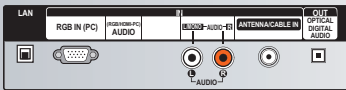

LGsolutions.com

 **LG**
Life's Good

60LS579C 60" CLASS (60.1" MEASURED DIAGONALLY)
 55LS579C 55" CLASS (54.6" MEASURED DIAGONALLY)
 47LS579C 47" CLASS (46.9" MEASURED DIAGONALLY)

DIMENSIONS

60LS579C

55LS579C

47LS579C

REAR JACK PANEL

SIDE JACK PANEL

SPECIFICATIONS

Picture Wizard II	Yes
Aspect Ratio	6 Modes (16:9, Just scan, Set by program, 4:3, Zoom1, Cinema Zoom1)
Just Scan (1:1 Pixel Matching), 0% OverScan	
HDMI/Component/DVI	1080i/1080p/720p
AV Mode (Picture & Sound)	3 Modes (Off / Cinema / Game)
AUDIO	
Mono/Stereo/Dual (MTS/SAP)	Yes
Dolby Digital Decoder	Yes
Speaker System	Invisible Speaker (1 Way 2 Speaker)
Audio Output (Watts - THD 10%)	10W + 10W
Surround System Type	Infinite Sound
Clear Voice II	Yes
Sound Mode	7 Modes (Standard, Music, Cinema, Sport, Game)
Sound Optimizer	3 Modes (Low/Medium/High)
Mute	Yes