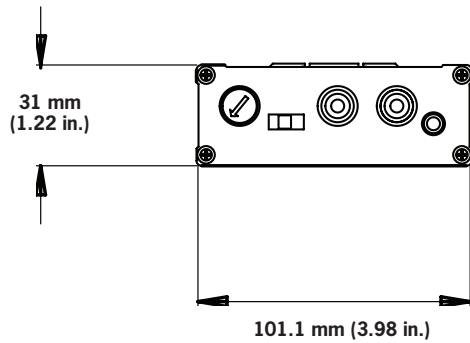

SA201-RDT & SA201

Mini Amplifier
Technical Information for System Engineers

SOUNDTUBE
ENTERTAINMENT

Mechanical Drawings