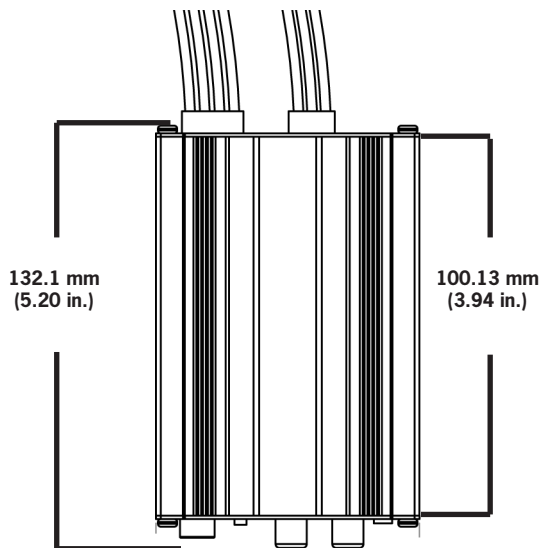

SA201-RDT & SA201

Mini Amplifier
Technical Information for System Engineers

SOUNDTUBE
ENTERTAINMENT

Mechanical Drawings