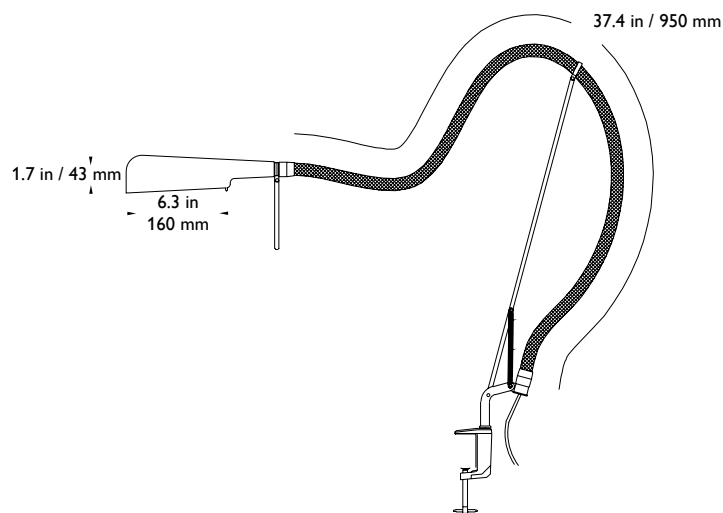

Light source: 40W halogen lamp

Arm length: Max. 950 mm (37.4 in.)

Mounting: Table/Desk Base, Floor Stand, Edge Clamp.
Also available as a wall version.

ARKETTO

CODES

22170BK	Arketto with Edge Clamp Aluminum Grey / Black
22170AG	Arketto with Edge Clamp Aluminum Grey / Grey
22170RD	Arketto with Edge Clamp Aluminum Grey / Red
22170BL	Arketto with Edge Clamp Aluminum Grey / Blue
22170BB	Arketto with Edge Clamp Black / Black
22175BK	Arketto Wall Aluminum Grey / Black
22175AG	Arketto Wall Aluminum Grey / Grey
22175RD	Arketto Wall Aluminum Grey / Red
22175BL	Arketto Wall Aluminum Grey / Blue
22175BB	Arketto Wall Black / Black
22180BK	Arketto Floor Black (BK)
22180AG	Arketto Floor Aluminum Grey (AG)
22180RD	Arketto Floor Red (RD)
22180BL	Arketto Floor Blue (BL)
22180BB	Arketto Floor Black / Black (BB)